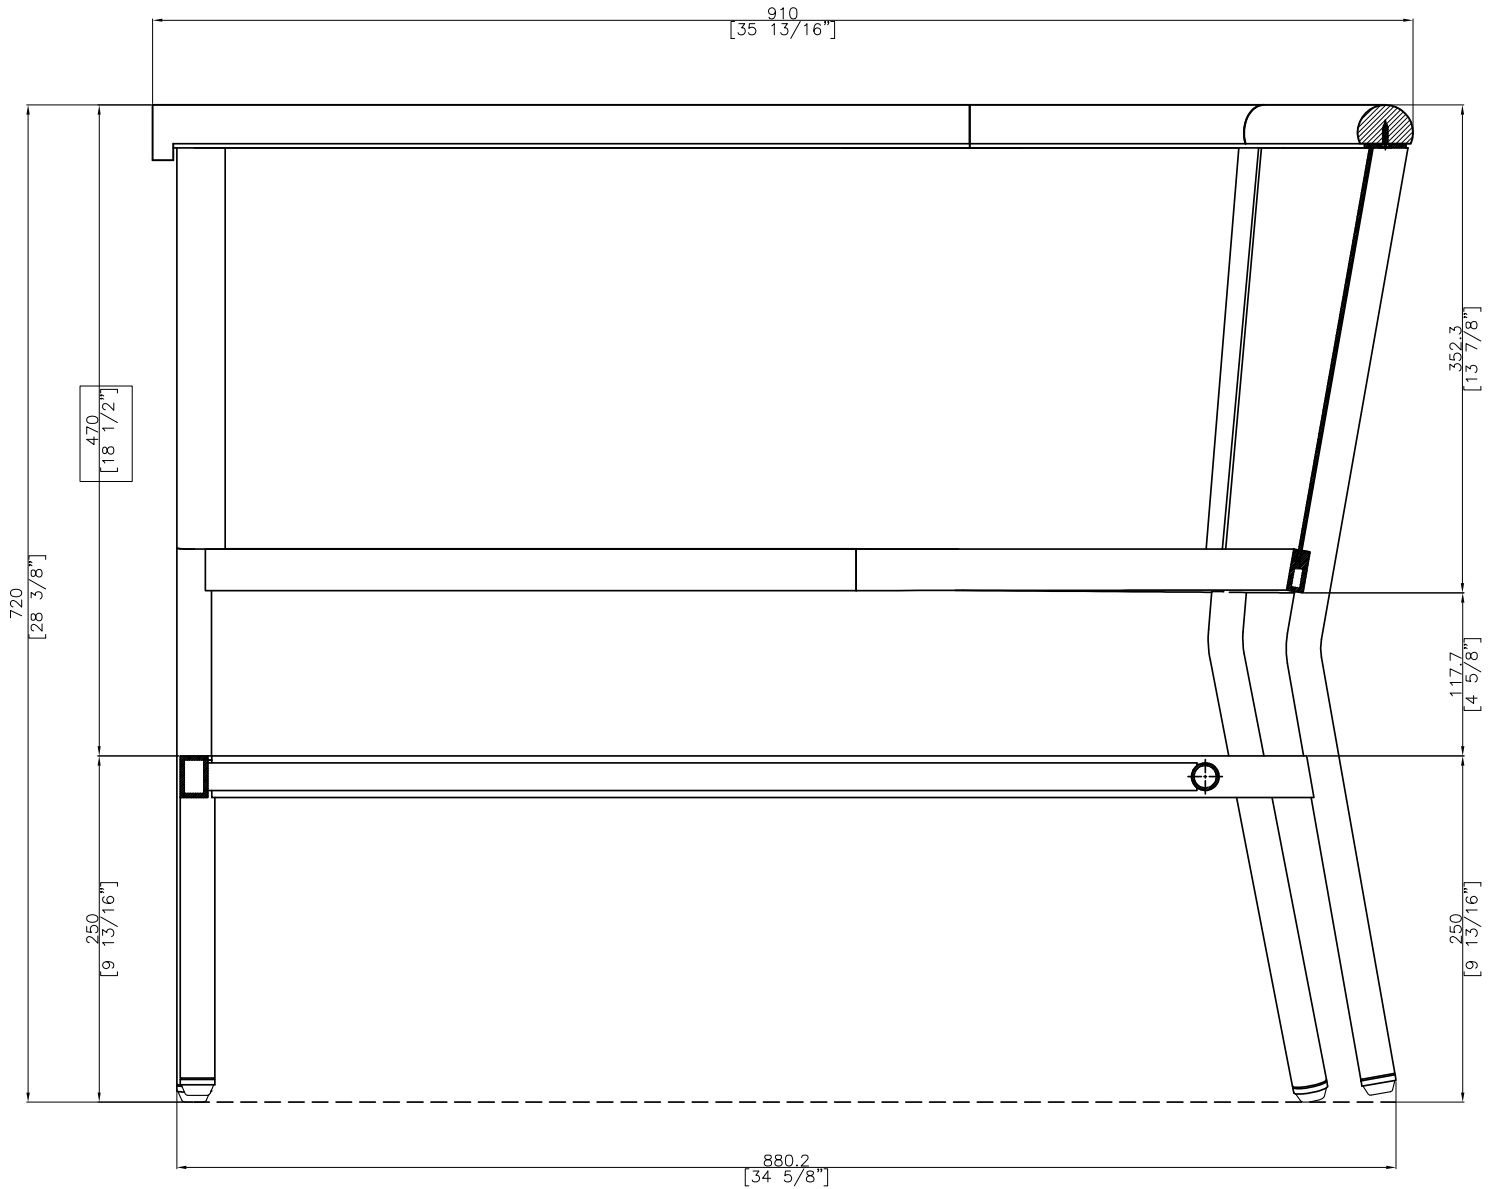

**J**  
 RIAD 2-Seater Arm Left 2X  
 RIAD Corner Seat Right 1X  
 RIAD 122 Coffee Table with Teak Top 1X  
 RIAD 74 Side Table with Teak Top 1X

<b>OASIQ</b>	DWG.NO: FAE0A14-3L	TITLE : ISO VIEW	DIM EXT: 910x1825.7x720 MM.	MATERIAL: BRAZIL TEAK+AL	DRAWN BY : Mr.Khanti	FINISH DATE		ISO
						PREPARER DATE: 27-12-16	KHAN	SCALE : 1:2
						BEGIN DATE : 11-02-16	GIG	⊕

FRONT VIEW

<b>OASIQ</b>	DWG.NO: FAEOA14-3L	TITLE : FRONT VIEW	DIM EXT: 910x1825.7x720 MM.	MATERIAL: BRAZIL TEAK+AL	DRAWN BY : Mr.Khanti	FINISH DATE		EF
						PREPAR DATE: 27-12-16	KHAN	SCALE : 1:1
						BEGIN DATE : 11-02-16	GIG	

SIDE VIEW

<b>OASIQ</b>	DWG.NO: FAEOA14-3L	TITLE : SIDE VIEW	DIM EXT: 910x1825.7x720 MM.	MATERIAL: BRAZIL TEAK+AL	DRAWN BY : Mr.Khanti	FINISH DATE		ES
						PREPAER DATE: 27-12-16	KHAN	SCALE : 1:1
						BEGIN DATE : 11-02-16	GIG	

TOP VIEW

<b>OASIQ</b>	DWG.NO: FAEOA14-3L	TITLE : TOP VIEW	DIM EXT: 910x1825.7x720 MM.	MATERIAL: BRAZIL TEAK+AL	DRAWN BY : Mr.Khanti	FINISH DATE		ET
						PREPAR DATE: 27-12-16	KHAN	SCALE : 1:1
						BEGIN DATE : 11-02-16	GIG	