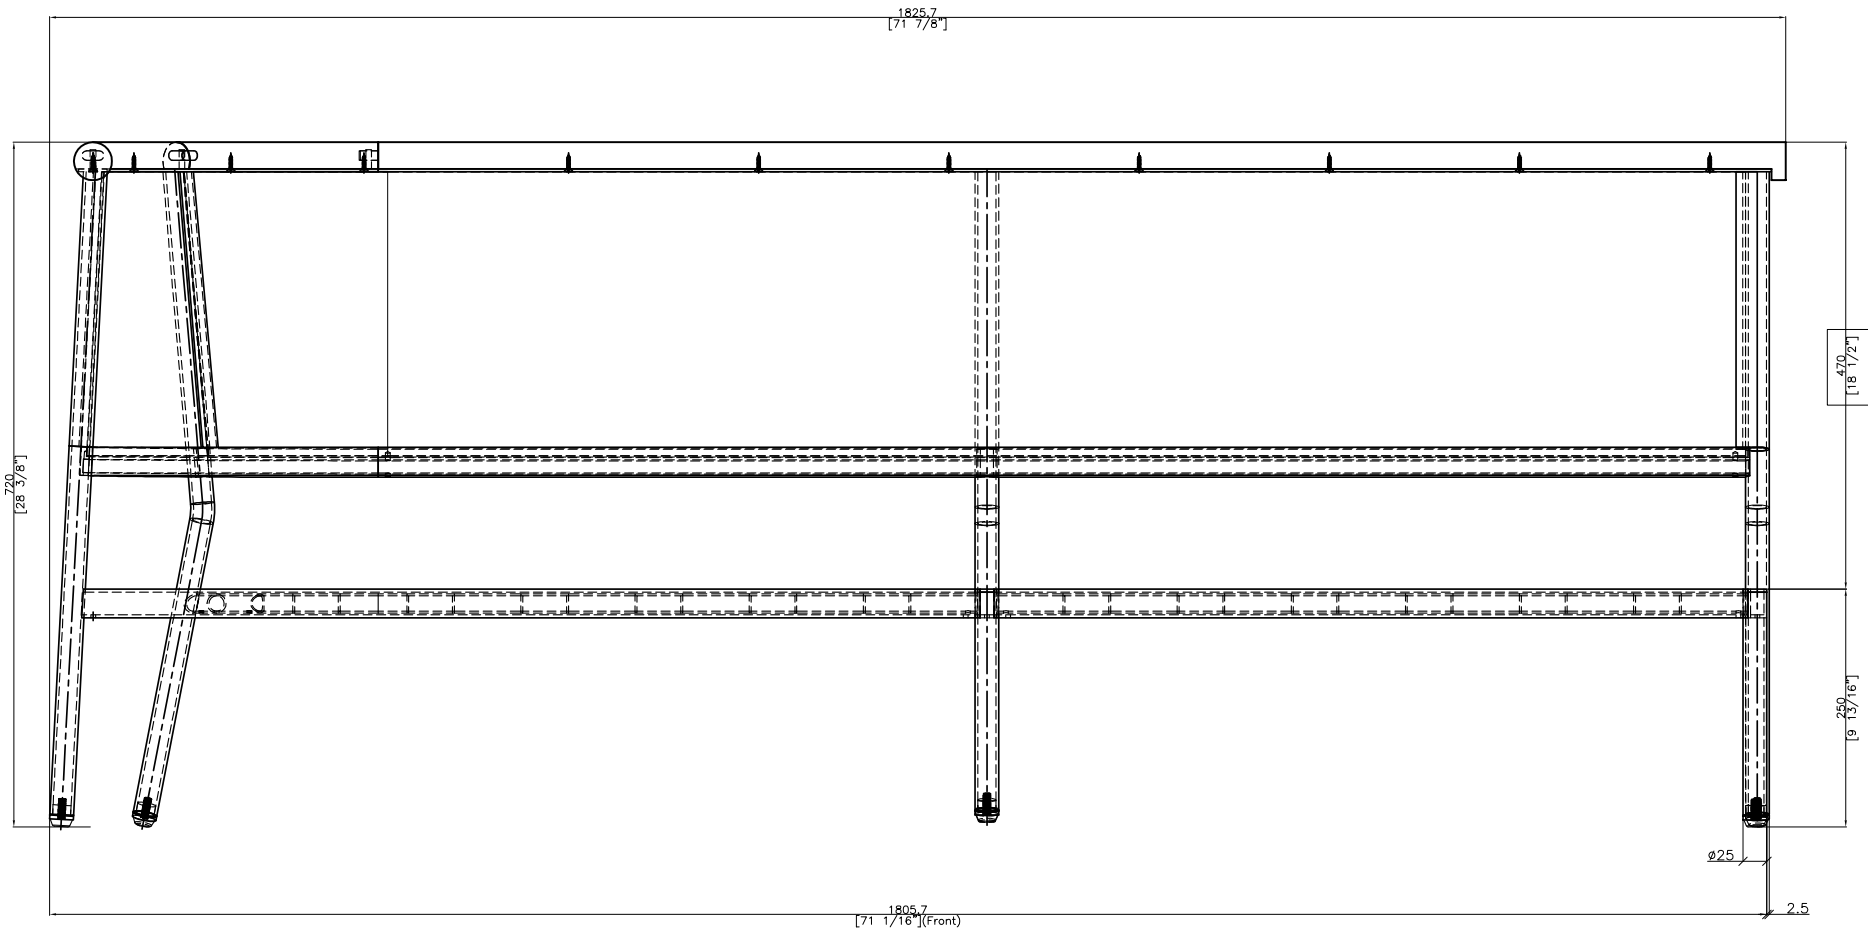

**F**  
 RIAD 2-Seater Arm Left 1X  
 RIAD Corner Seat Right 1X  
 RIAD 74 Side Table with Teak Top 1X

**G**  
 RIAD 2-Seater Arm Left 1X  
 RIAD Corner Seat Right 1X  
 RIAD 74 Side Table with Teak Top 1X

FRONT VIEW

<b>OASIQ</b>	DWG.NO: FAEOA14-3L	TITLE : FRONT VIEW	DIM EXT: 910x1825.7x720 MM.	MATERIAL: BRAZIL TEAK+AL	DRAWN BY : Mr.Khanti	FINISH DATE		EF
						PREPAR DATE: 27-12-16	KHAN	SCALE : 1:1
						BEGIN DATE : 11-02-16	GIG	

SIDE VIEW

<b>OASIQ</b>	DWG.NO: FAEOA14-3L	TITLE : SIDE VIEW	DIM EXT: 910x1825.7x720 MM.	MATERIAL: BRAZIL TEAK+AL	DRAWN BY : Mr.Khanti	FINISH DATE		ES
						PREPAER DATE: 27-12-16	KHAN	SCALE : 1:1
						BEGIN DATE : 11-02-16	GIG	

TOP VIEW

<b>OASIQ</b>	DWG.NO: FAEOA14-3L	TITLE : TOP VIEW	DIM EXT: 910x1825.7x720 MM.	MATERIAL: BRAZIL TEAK+AL	DRAWN BY : Mr.Khanti	FINISH DATE		ET
						PREPAR DATE: 27-12-16	KHAN	SCALE : 1:1
						BEGIN DATE : 11-02-16	GIG	