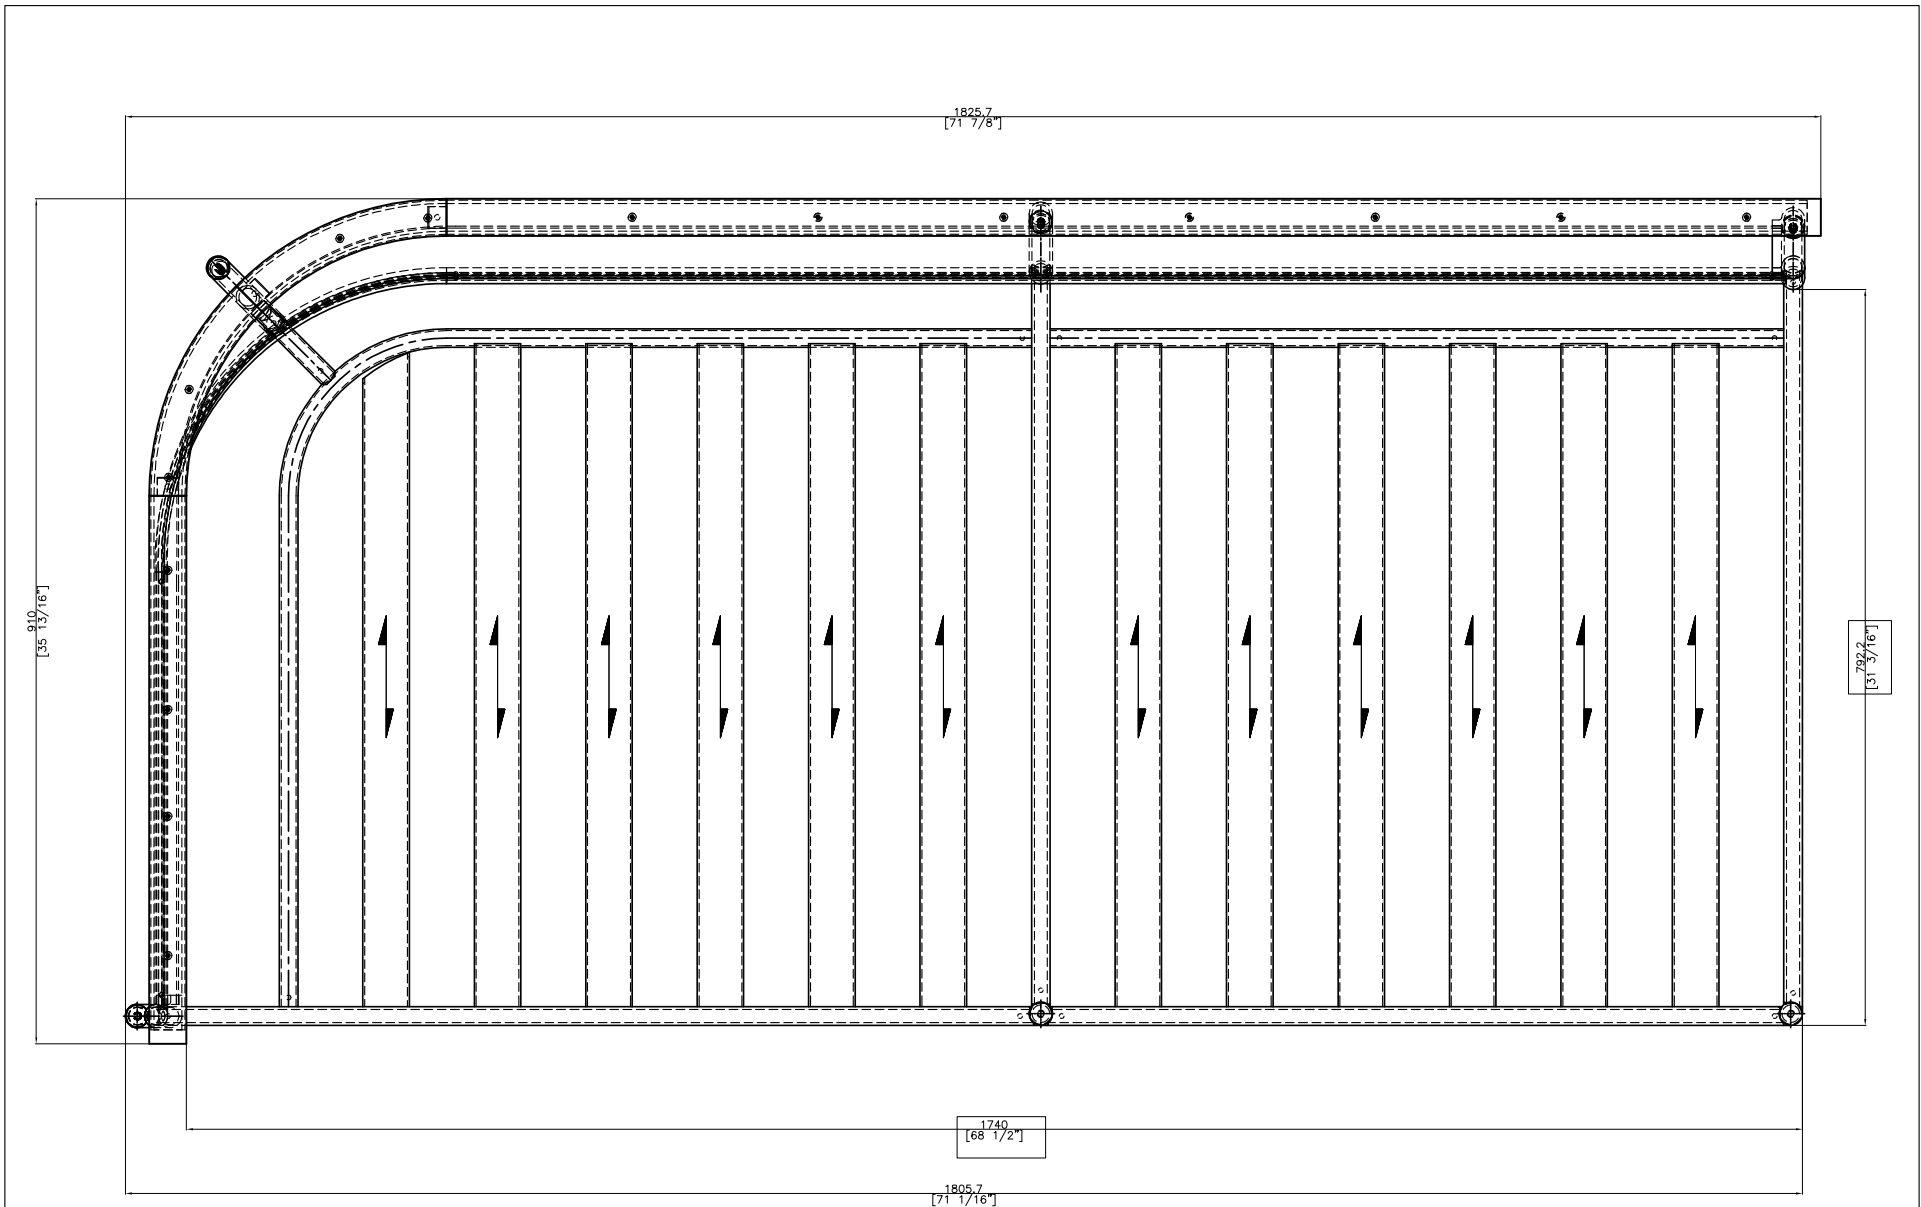

**J**  
 RIAD 2-Seater Arm Left 2X  
 RIAD Corner Seat Right 1X  
 RIAD 122 Coffee Table with Teak Top 1X  
 RIAD 74 Side Table with Teak Top 1X

<b>OASIQ</b>	DWG.NO: FAE0A14-3L	TITLE : ISO VIEW	DIM EXT: 910x1825.7x720 MM.	MATERIAL: BRAZIL TEAK+AL	DRAWN BY : Mr.Khanti	FINISH DATE		ISO
						PREPARER DATE: 27-12-16	KHAN	SCALE : 1:2
						BEGIN DATE : 11-02-16	GIG	⊕

FRONT VIEW

<b>OASIQ</b>	DWG.NO: FAEOA14-3L	TITLE : FRONT VIEW	DIM EXT: 910x1825.7x720 MM.	MATERIAL: BRAZIL TEAK+AL	DRAWN BY : Mr.Khanti	FINISH DATE		EF
						PREPAR DATE: 27-12-16	KHAN	SCALE : 1:1
						BEGIN DATE : 11-02-16	GIG	

SIDE VIEW

<b>OASIQ</b>	DWG.NO: FAEOA14-3L	TITLE : SIDE VIEW	DIM EXT: 910x1825.7x720 MM.	MATERIAL: BRAZIL TEAK+AL	DRAWN BY : Mr.Khanti	FINISH DATE		ES
						PREPAER DATE: 27-12-16	KHAN	SCALE : 1:1
						BEGIN DATE : 11-02-16	GIG	

TOP VIEW

<b>OASIQ</b>	DWG.NO: FAEOA14-3L	TITLE : TOP VIEW	DIM EXT: 910x1825.7x720 MM.	MATERIAL: BRAZIL TEAK+AL	DRAWN BY : Mr.Khanti	FINISH DATE		ET
						PREPAR DATE: 27-12-16	KHAN	SCALE : 1:1
						BEGIN DATE : 11-02-16	GIG	