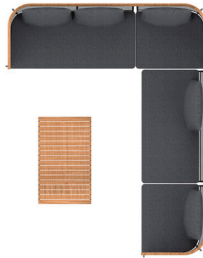

D

THE MODULAR POSSIBILITIES OF RIAD COLLECTION

G

A
RIAD Sofa 1X
RIAD Club Arm Chair 2X
RIAD 122 Coffee Table with Teak Top 1X

B
RIAD 2-Seater Arm Left 1X
RIAD 2-Seater Arm Right 1X
RIAD Club Arm Chair 2X
RIAD 122 Coffee Table with Teak Top 1X

C
RIAD 2-Seater Arm Left 1X
RIAD Corner Seat 1X
RIAD 2-Seater Arm Right 1X

D
RIAD 2-Seater Arm Left 1X
RIAD Corner Seat 1X
RIAD Center Sofa 1X
RIAD Corner Seat Right 1X
RIAD 122 Coffee Table with Teak Top 1X

E
RIAD 2-Seater Arm Left 1X
RIAD Corner Seat Right 1X
RIAD Center Sofa 1X
RIAD Corner Seat Left 1X
RIAD 2-Seater Arm Right 1X
RIAD 74 Side Table with Teak Top 2X
RIAD 122 Coffee Table with Teak Top 1X

F
RIAD 2-Seater Arm Left 1X
RIAD Corner Seat Right 1X
RIAD 74 Side Table with Teak Top 1X

G
RIAD 2-Seater Arm Left 1X
RIAD Corner Seat Right 1X
RIAD 74 Side Table with Teak Top 1X

H
RIAD 2-Seater Arm Left 1X
RIAD Center Sofa 1X
RIAD 2-Seater Arm Right 1X
RIAD 74 Side Table with Teak Top 2X

I
RIAD 2-Seater Arm Left 1X
RIAD Corner Seat Left 1X
RIAD Center Sofa 1X
RIAD Corner Seat Right 1X
RIAD 74 Side Table with Teak Top 1X

J
RIAD 2-Seater Arm Left 2X
RIAD Corner Seat Right 1X
RIAD 122 Coffee Table with Teak Top 1X
RIAD 74 Side Table with Teak Top 1X