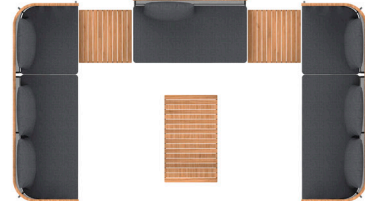

E

THE MODULAR POSSIBILITIES OF RIAD COLLECTION

G

A
RIAD Sofa 1X
RIAD Club Arm Chair 2X
RIAD 122 Coffee Table with Teak Top 1X

B
RIAD 2-Seater Arm Left 1X
RIAD 2-Seater Arm Right 1X
RIAD Club Arm Chair 2X
RIAD 122 Coffee Table with Teak Top 1X

C
RIAD 2-Seater Arm Left 1X
RIAD Corner Seat 1X
RIAD 2-Seater Arm Right 1X

D
RIAD 2-Seater Arm Left 1X
RIAD Corner Seat 1X
RIAD Center Sofa 1X
RIAD Corner Seat Right 1X
RIAD 122 Coffee Table with Teak Top 1X

E
RIAD 2-Seater Arm Left 1X
RIAD Corner Seat Right 1X
RIAD Center Sofa 1X
RIAD Corner Seat Left 1X
RIAD 2-Seater Arm Right 1X
RIAD 74 Side Table with Teak Top 2X
RIAD 122 Coffee Table with Teak Top 1X

F
RIAD 2-Seater Arm Left 1X
RIAD Corner Seat Right 1X
RIAD 74 Side Table with Teak Top 1X

G
RIAD 2-Seater Arm Left 1X
RIAD Corner Seat Right 1X
RIAD 74 Side Table with Teak Top 1X

H
RIAD 2-Seater Arm Left 1X
RIAD Center Sofa 1X
RIAD 2-Seater Arm Right 1X
RIAD 74 Side Table with Teak Top 2X

I
RIAD 2-Seater Arm Left 1X
RIAD Corner Seat Left 1X
RIAD Center Sofa 1X
RIAD Corner Seat Right 1X
RIAD 74 Side Table with Teak Top 1X

J
RIAD 2-Seater Arm Left 2X
RIAD Corner Seat Right 1X
RIAD 122 Coffee Table with Teak Top 1X
RIAD 74 Side Table with Teak Top 1X