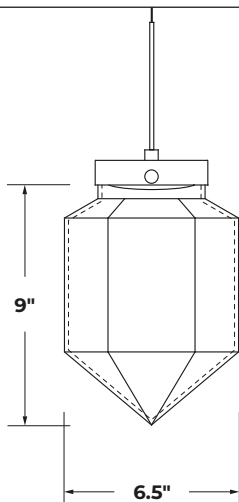

FACET PETITE PENDANT

ITEM NO. PEN-FAC-PT	DESIGNER JEREMY PYLES	DATE 2022	SERIES CONSTELLATION

The Facet Grand & Petite low-voltage pendant lights are the glimmering jewels of the Constellation Series. The Facet Grand has uniquely defined edges that reflect its environment and carry ambient light downward within its elongated glass form. Add a captivating display of handcrafted glass to your design by mixing colors and sizes.

The Constellation Series pushes the boundary of both scale and technology. Each glass shade is suspended from a low-voltage coaxial cable and illuminated by a custom LED source positioned out of sight within a premium metal glass holder.

MATERIAL

Hand-blown glass

ELECTRICAL & HARDWARE

See product page for all hardware options.

CEILING CANOPY

Available in five premium finishes: Graphite, Satin Brass, Polished Nickel, Brushed Nickel, and Matte White

LEAD TIME

Generally in stock (in limited quantities) and ships within 7-10 days

DIMENSIONS

6.5" W (16 CM) x 9" H (22 CM)

PRODUCT PAGE

store.nichemodern.com/products/facet-petite-pendant-light

UL/CUL/CE LISTED UPON REQUEST

FEATURED IN PHOTO

HANDMADE CRYSTAL GLASS SHADE

Low Voltage Polished Nickel Glass Holder

GLASS COLOR OPTIONS