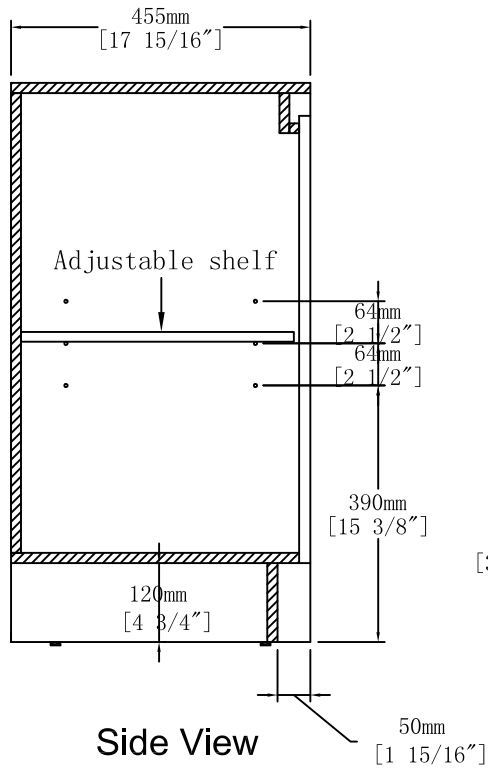

Front View

Side View

Item NO.

BV B120 E24A GWH

Version

V1

Project

Date