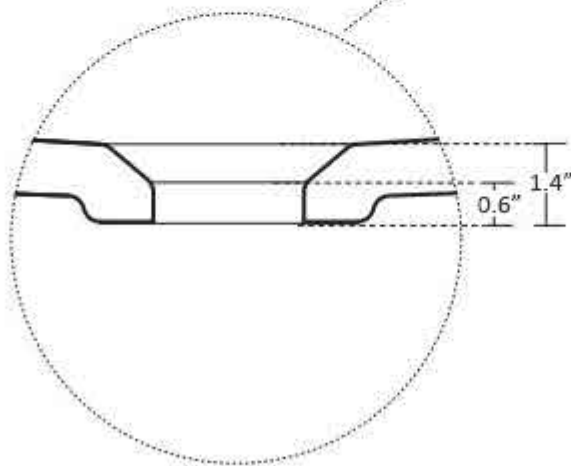

Finishes:

 Glossy White

SKU# | Options:

- Ciotola 4302 | Glossy White

* WS Bath Collections reserves the right to revise dimensions or information on this sheet without notice

| | | | |
|--------------------------------|--------------------------------|---|---|
| Collection Ciotola | Model Ciotola 4302 | Dimensions Metric <i>1 inch = 2.54 cm</i> <i>1 inch = 25.4 mm</i> |  1051 Lea Drive - Collegeville, PA 19426 Tel. 215 513 9400 - Fax 610 831 0215 www.ws bathcollections.com - info@ws bathcollections.com |
|--------------------------------|--------------------------------|---|---|

Collection
Ciotola

Model |
Ciotola 4302

Dimensions Metric
1 inch = 2.54 cm
1 inch = 25.4 mm

WS[®]
BATH
COLLECTIONS

1051 Lea Drive - Collegeville, PA 19426
Tel. 215 513 9400 - Fax 610 831 0215
www.ws bathcollections.com - info@ws bathcollections.com

Bolts

Silicone (optional)

Collection
Ciotola

Model |
E kq vq nc "6524

Dimensions Metric

1 inch = 2.54 cm
1 inch = 25.4 mm

WS®
BATH
COLLECTIONS

1051 Lea Drive - Collegeville, PA 19426
Tel. 215 513 9400 - Fax 610 831 0215