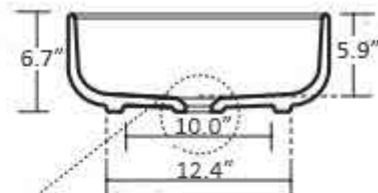

Finishes:

 Glossy White

SKU# | Options:

- Ciotola 4302 | Glossy White

* WS Bath Collections reserves the right to revise dimensions or information on this sheet without notice

| | | | |
|--------------------------------|--------------------------------|---|---|
| Collection Ciotola | Model Ciotola 4302 | Dimensions Metric <i>1 inch = 2.54 cm</i> <i>1 inch = 25.4 mm</i> |  1051 Lea Drive - Collegeville, PA 19426 Tel. 215 513 9400 - Fax 610 831 0215 www.ws bathcollections.com - info@ws bathcollections.com |
|--------------------------------|--------------------------------|---|---|

Collection
Ciotola

Model |
Ciotola 4302

Dimensions Metric
1 inch = 2.54 cm
1 inch = 25.4 mm

WS[®]
BATH
COLLECTIONS

1051 Lea Drive - Collegeville, PA 19426
Tel. 215 513 9400 - Fax 610 831 0215
www.ws bathcollections.com - info@ws bathcollections.com

Bolts

Silicone (optional)

Collection
Ciotola

Model |
E kq vq nc "6524

Dimensions Metric

1 inch = 2.54 cm
1 inch = 25.4 mm

WS®
BATH
COLLECTIONS

1051 Lea Drive - Collegeville, PA 19426
Tel. 215 513 9400 - Fax 610 831 0215