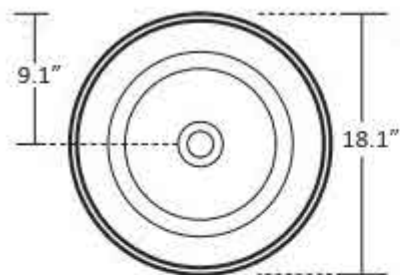

Finishes:

 Glossy White

SKU# | Options:

- Ciotola 4302 | Glossy White

* WS Bath Collections reserves the right to revise dimensions or information on this sheet without notice

| | | | |
|--------------------------------|--------------------------------|---|---|
| Collection Ciotola | Model Ciotola 4302 | Dimensions Metric <i>1 inch = 2.54 cm</i> <i>1 inch = 25.4 mm</i> |  1051 Lea Drive - Collegeville, PA 19426 Tel. 215 513 9400 - Fax 610 831 0215 www.ws bathcollections.com - info@ws bathcollections.com |
|--------------------------------|--------------------------------|---|---|

Collection
Ciotola

Model |
Ciotola 4302

Dimensions Metric
1 inch = 2.54 cm
1 inch = 25.4 mm

WS[®]
BATH
COLLECTIONS

1051 Lea Drive - Collegeville, PA 19426
Tel. 215 513 9400 - Fax 610 831 0215
www.ws bathcollections.com - info@ws bathcollections.com

Bolts

Silicone (optional)

Collection
Ciotola

Model |
E kq vq nc "6524

Dimensions Metric

1 inch = 2.54 cm
1 inch = 25.4 mm

WS®
BATH
COLLECTIONS

1051 Lea Drive - Collegeville, PA 19426
Tel. 215 513 9400 - Fax 610 831 0215