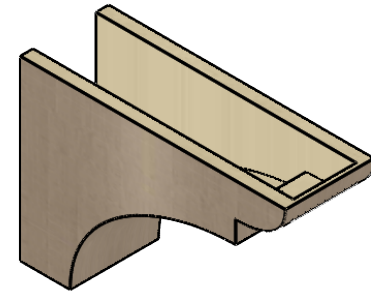

ITEM NUMBER: CORU07X21X14YORRCPR

7"W X 21"D X 14"H SERIES 3 CLASSIC YORKTOWN ROUGH CEDAR
TIMBERTHANE FAUX WOOD CORBEL, PRIMED

SIDE PROFILE

FRONT PROFILE

ISOMETRIC

EKENA MILLWORK
2300 WEST MAIN ST.
CLARKSVILLE, TX 75426
TOLL FREE: 866-607-0453
WWW.EKENAMILLWORK.COM

NOTES

1. INSTALLATION TO BE COMPLETED IN ACCORDANCE WITH MANUFACTURER'S SPECIFICATIONS.
2. DRAWING MAY NOT BE TO SCALE
3. THIS DRAWING IS INTENDED FOR DESIGN AND PLANNING PURPOSES ONLY.
4. ALL INFORMATION CONTAINED HEREIN WAS CURRENT AT THE TIME OF DEVELOPMENT BUT MUST BE REVIEWED AND APPROVED BY THE PRODUCT MANUFACTURER TO BE CONSIDERED ACCURATE.
5. TIMBERTHANE ARCHITECTURAL PRODUCTS ARE MADE FROM HIGH DENSITY URETHANE AND COME FACTORY PRIMED