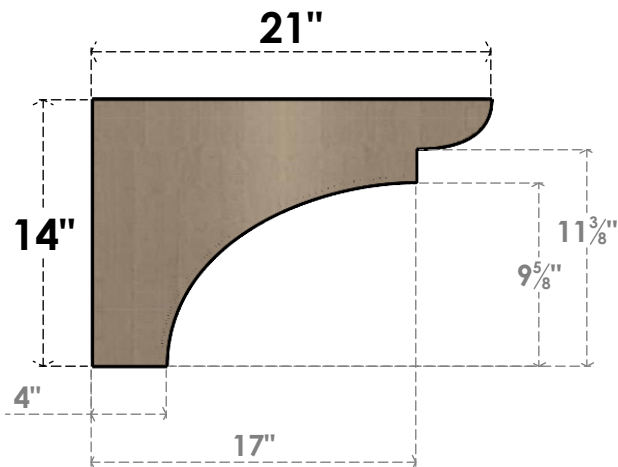

ITEM NUMBER: CORU07X21X14YORRCPR

7"W X 21"D X 14"H SERIES 3 CLASSIC YORKTOWN ROUGH CEDAR
TIMBERTHANE FAUX WOOD CORBEL, PRIMED

SIDE PROFILE

FRONT PROFILE

ISOMETRIC

EKENA MILLWORK
2300 WEST MAIN ST.
CLARKSVILLE, TX 75426
TOLL FREE: 866-607-0453
WWW.EKENAMILLWORK.COM

NOTES

1. INSTALLATION TO BE COMPLETED IN ACCORDANCE WITH MANUFACTURER'S SPECIFICATIONS.
2. DRAWING MAY NOT BE TO SCALE
3. THIS DRAWING IS INTENDED FOR DESIGN AND PLANNING PURPOSES ONLY.
4. ALL INFORMATION CONTAINED HEREIN WAS CURRENT AT THE TIME OF DEVELOPMENT BUT MUST BE REVIEWED AND APPROVED BY THE PRODUCT MANUFACTURER TO BE CONSIDERED ACCURATE.
5. TIMBERTHANE ARCHITECTURAL PRODUCTS ARE MADE FROM HIGH DENSITY URETHANE AND COME FACTORY PRIMED