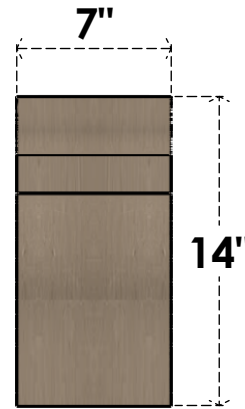

ITEM NUMBER: CORU07X21X14YORRCPR

7"W X 21"D X 14"H SERIES 3 CLASSIC YORKTOWN ROUGH CEDAR
TIMBERTHANE FAUX WOOD CORBEL, PRIMED

SIDE PROFILE

FRONT PROFILE

ISOMETRIC

EKENA MILLWORK
2300 WEST MAIN ST.
CLARKSVILLE, TX 75426
TOLL FREE: 866-607-0453
WWW.EKENAMILLWORK.COM

NOTES

1. INSTALLATION TO BE COMPLETED IN ACCORDANCE WITH MANUFACTURER'S SPECIFICATIONS.
2. DRAWING MAY NOT BE TO SCALE
3. THIS DRAWING IS INTENDED FOR DESIGN AND PLANNING PURPOSES ONLY.
4. ALL INFORMATION CONTAINED HEREIN WAS CURRENT AT THE TIME OF DEVELOPMENT BUT MUST BE REVIEWED AND APPROVED BY THE PRODUCT MANUFACTURER TO BE CONSIDERED ACCURATE.
5. TIMBERTHANE ARCHITECTURAL PRODUCTS ARE MADE FROM HIGH DENSITY URETHANE AND COME FACTORY PRIMED