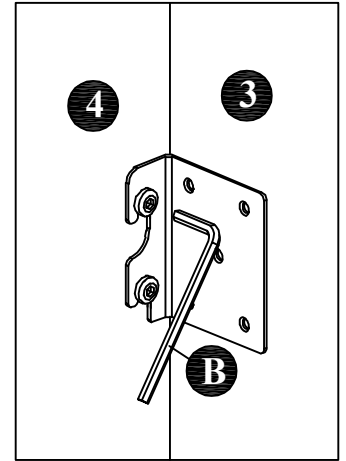

ASSEMBLY INSTRUCTIONS

STEP 7 :