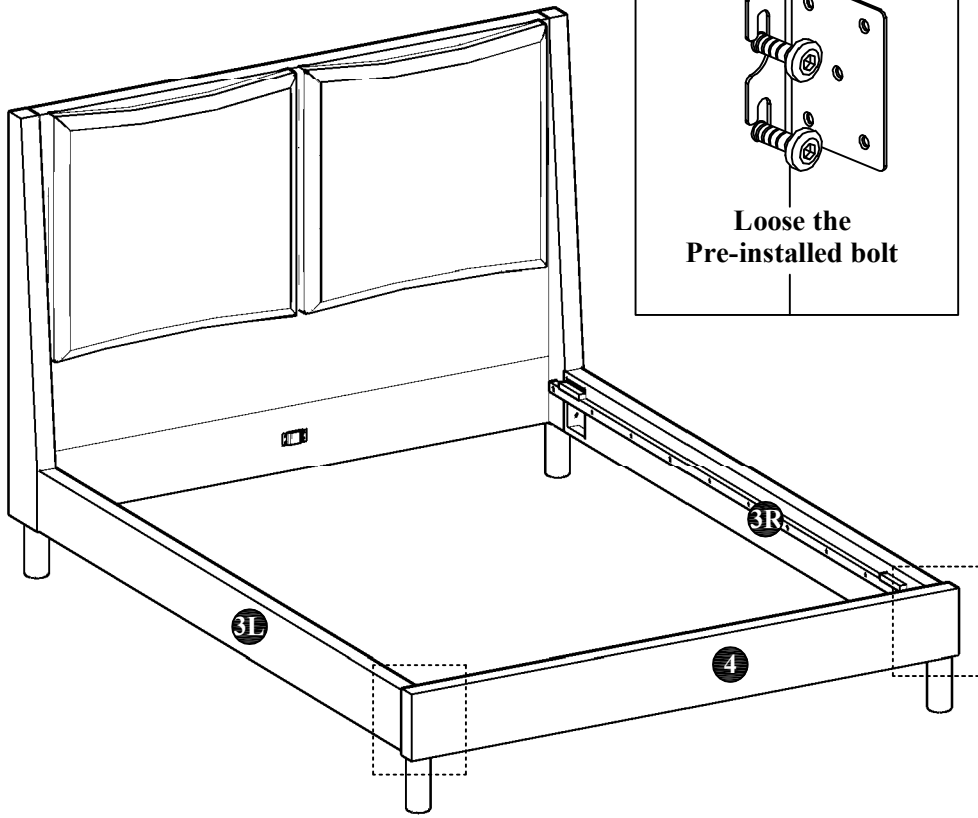

ASSEMBLY INSTRUCTIONS

STEP 7 :