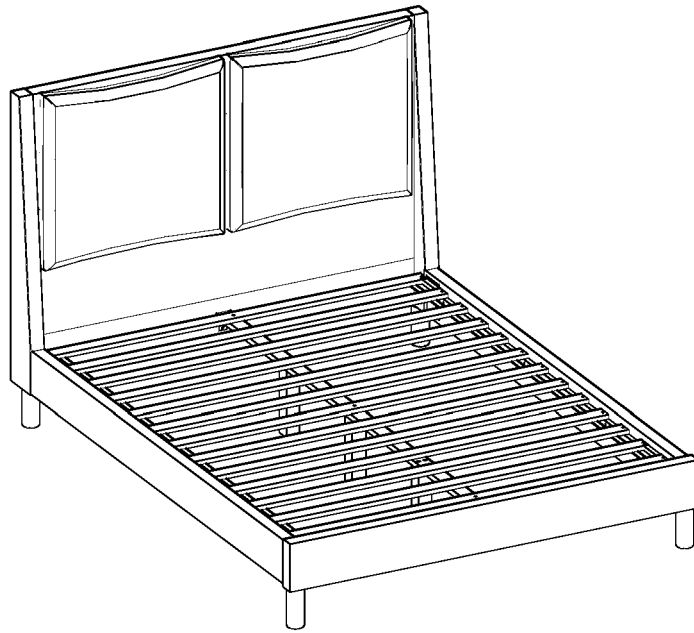

ASSEMBLY INSTRUCTIONS

MODEL : BD762-FS

COMPONENT

<p>Headboard - 1 pc.</p>  <p>①</p>	<p>Headboard Side (Left) - 1 pc.</p>  <p>②L</p>	<p>Headboard Side (Right) - 1 pc.</p>  <p>②R</p>	<p>Side Rail (Left) - 1 pc.</p>  <p>③L</p>	<p>Side Rail (Right) - 1 pc.</p>  <p>③R</p>	<p>Footboard - 1 pc.</p>  <p>④</p>	<p>Side Rail LVL - 2 pcs.</p>  <p>⑤</p>	<p>Center Rail - 1 pc.</p>  <p>⑥</p>		
<p>Center Leg - 3 pcs.</p>  <p>⑦</p>	<p>Bed Leg - 4 pcs.</p>  <p>⑧</p>	<p>Slats - 13 pcs. (1set)</p>  <p>⑨</p>							

HARDWARE

<p>Allen Key M4 - 1 pc.</p>  <p>Ⓐ</p>	<p>Allen Key M5 - 1 pc.</p>  <p>Ⓑ</p>	<p>JCBC Bolt M6 x 45mm - 12 pcs.</p>  <p>Ⓒ</p>	<p>JCBC Bolt M6 x 40mm - 14 pcs.</p>  <p>Ⓓ</p>	<p>M6 Spring Washer - 12 pcs.</p>  <p>Ⓔ</p>	<p>M6 Flat Washer - 12 pcs.</p>  <p>Ⓕ</p>	<p>Wood Screw M4 x 20mm - 2 pcs.</p>  <p>Ⓖ</p>	<p>Wood Screw M4 x 25mm - 9 pcs.</p>  <p>Ⓗ</p>
<p>Wood Screw M4 x 40mm - 12 pcs.</p>  <p>Ⓘ</p>							