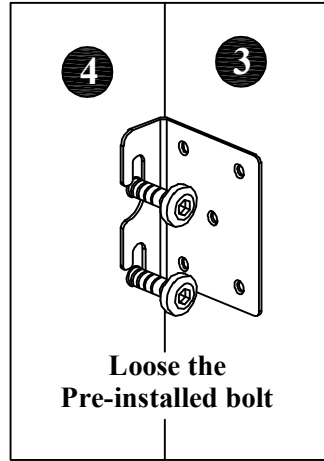

ASSEMBLY INSTRUCTIONS

STEP 7 :