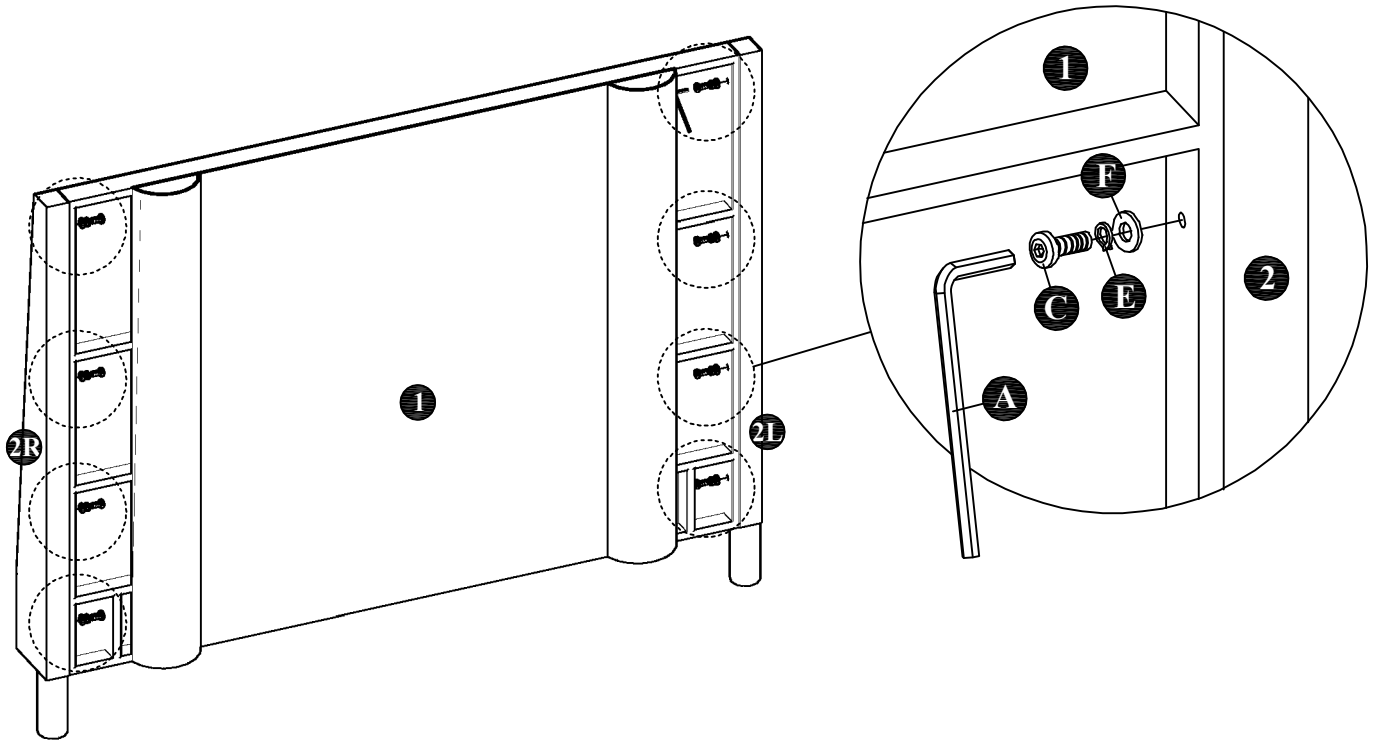

ASSEMBLY INSTRUCTIONS

MODEL : BD762-FS

COMPONENT

<p>Headboard - 1 pc.</p>  <p>①</p>	<p>Headboard Side (Left) - 1 pc.</p>  <p>②L</p>	<p>Headboard Side (Right) - 1 pc.</p>  <p>②R</p>	<p>Side Rail (Left) - 1 pc.</p>  <p>③L</p>	<p>Side Rail (Right) - 1 pc.</p>  <p>③R</p>	<p>Footboard - 1 pc.</p>  <p>④</p>	<p>Side Rail LVL - 2 pcs.</p>  <p>⑤</p>	<p>Center Rail - 1 pc.</p>  <p>⑥</p>		
<p>Center Leg - 3 pcs.</p>  <p>⑦</p>	<p>Bed Leg - 4 pcs.</p>  <p>⑧</p>	<p>Slats - 13 pcs. (1set)</p>  <p>⑨</p>							

ASSEMBLY INSTRUCTIONS

STEP 1 :

STEP 2 :

ASSEMBLY INSTRUCTIONS

STEP 3 :

STEP 4 :

ASSEMBLY INSTRUCTIONS

STEP 5 :