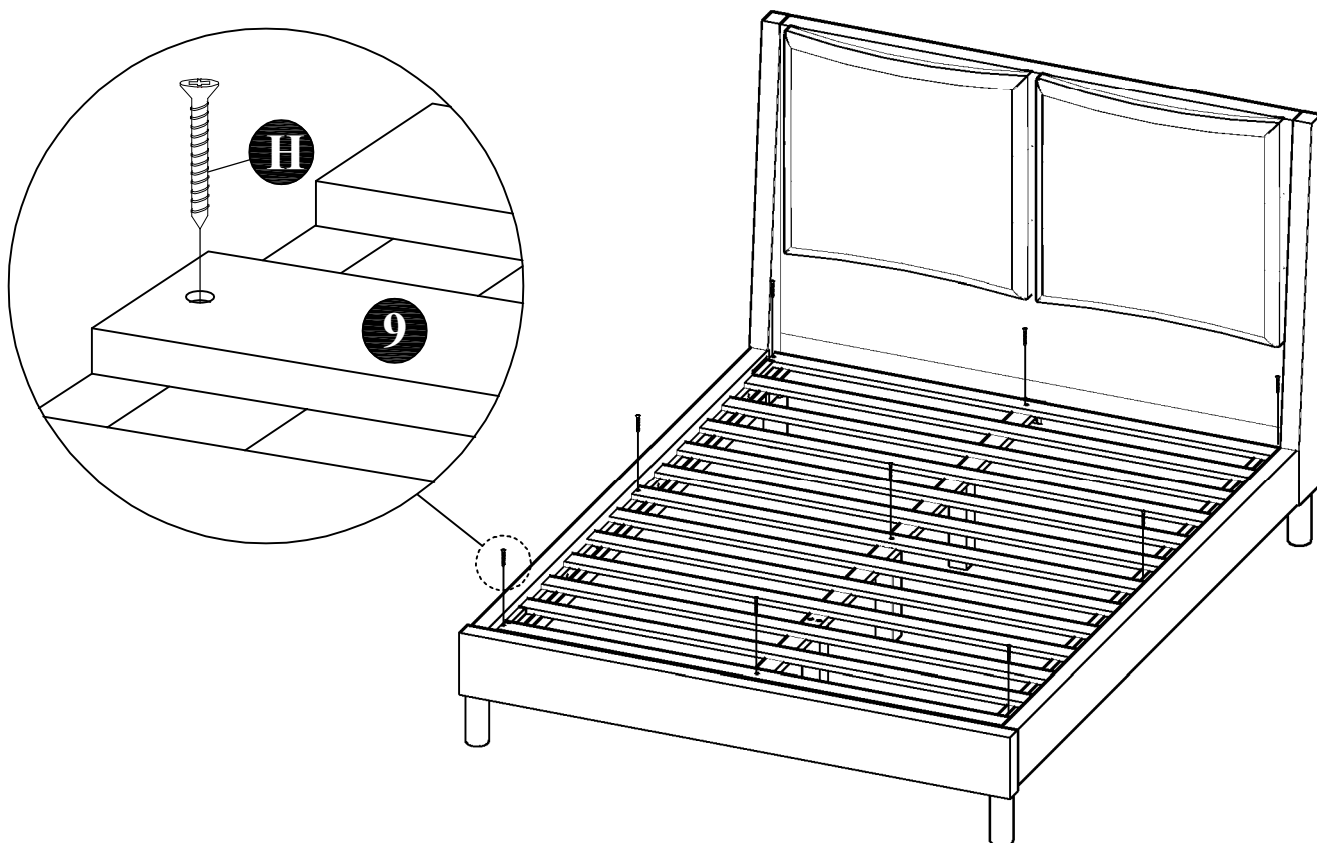

ASSEMBLY INSTRUCTIONS

MODEL : BD762-FS

COMPONENT

<p>Headboard - 1 pc.</p>  <p>①</p>	<p>Headboard Side (Left) - 1 pc.</p>  <p>②L</p>	<p>Headboard Side (Right) - 1 pc.</p>  <p>②R</p>	<p>Side Rail (Left) - 1 pc.</p>  <p>③L</p>	<p>Side Rail (Right) - 1 pc.</p>  <p>③R</p>	<p>Footboard - 1 pc.</p>  <p>④</p>	<p>Side Rail LVL - 2 pcs.</p>  <p>⑤</p>	<p>Center Rail - 1 pc.</p>  <p>⑥</p>		
<p>Center Leg - 3 pcs.</p>  <p>⑦</p>	<p>Bed Leg - 4 pcs.</p>  <p>⑧</p>	<p>Slats - 13 pcs. (1set)</p>  <p>⑨</p>							

ASSEMBLY INSTRUCTIONS

STEP 1 :

STEP 2 :

ASSEMBLY INSTRUCTIONS

STEP 3 :

STEP 4 :

ASSEMBLY INSTRUCTIONS

STEP 5 :

STEP 6 :

ASSEMBLY INSTRUCTIONS

STEP 7 :

STEP 8 :

ASSEMBLY INSTRUCTIONS

STEP 9 :

STEP 10 :

ASSEMBLY INSTRUCTIONS