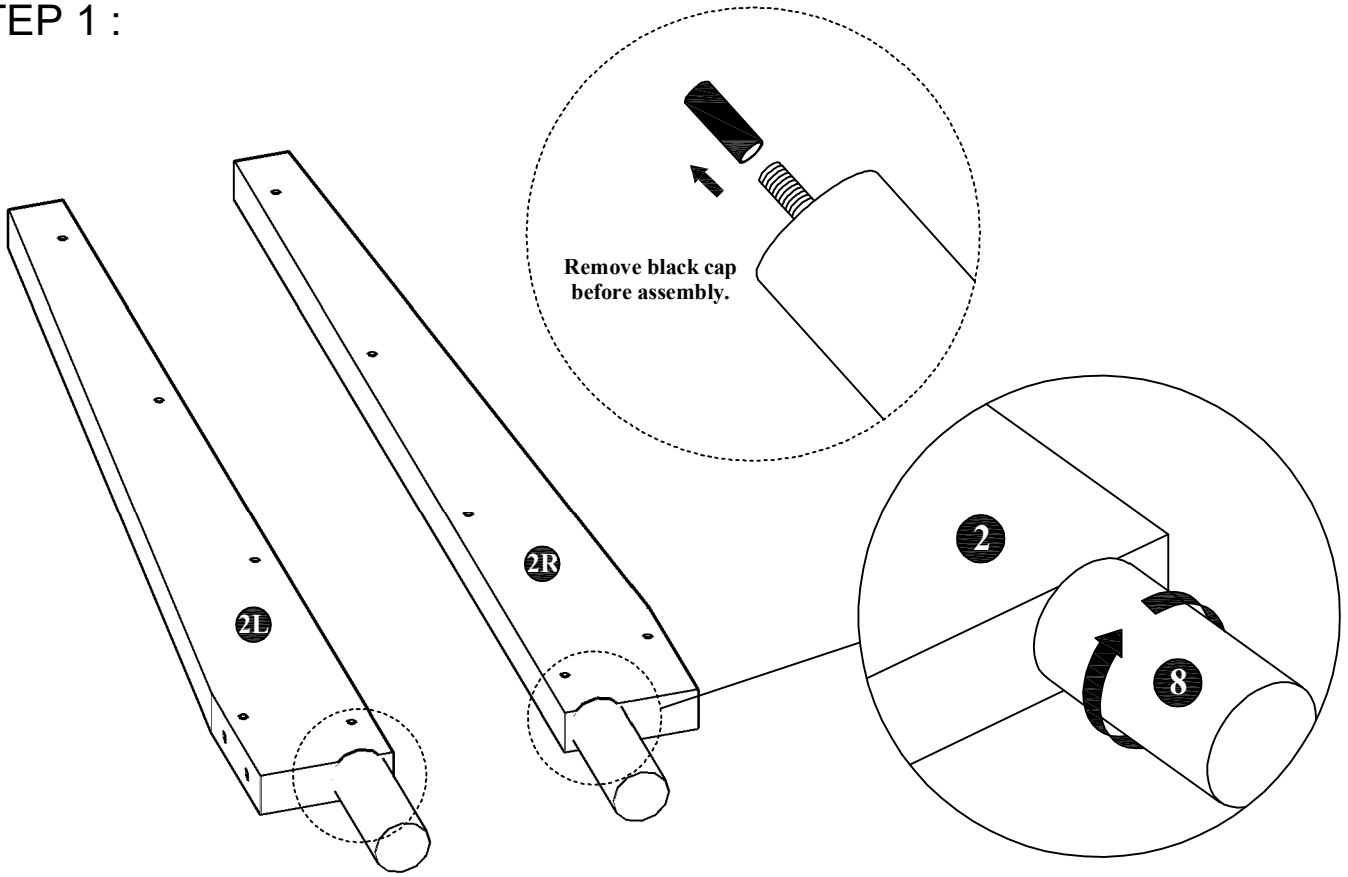

ASSEMBLY INSTRUCTIONS

STEP 1 :