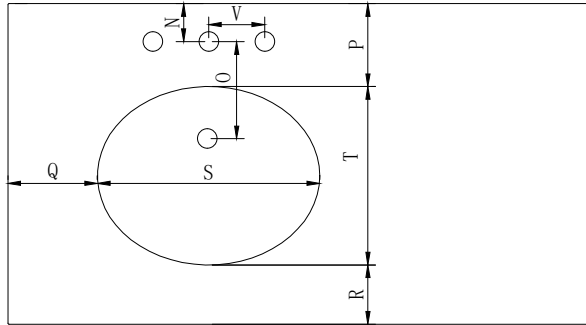

42" Single Vanity

All Dims Measured to the Nearest 0.1"

- A : Overall Width = 42" / 106.7cm.
- B : Overall Depth = 23" / 58.4 cm.
- C : Counter Height = 35 5/8" / 90.6 cm.
- D : Cabinet Width = 41 1/4" / 104.7 cm.
- E : Plumbing Cutout Height = 12" / 30.5 cm.
- F : Plumbing Cutout Width = 12" / 30.5 cm.
- G : Edge of Cabinet to Edge of Cutout = 7" / 17.8 cm.
- H : Floor to Bottom of Cutout = 16 3/4" / 42.4 cm.
- I : Drawer Height:
I1 = 6 1/8" / 15.6 cm.
- J : Drawer Width:
J1 = 12 3/8" / 31.4 cm.

- K : Door Height = 27 1/4" / 69.2cm.
- L : Door Width = 9 7/8" / 25.1 cm.
- M : Toe Kick Height = 2 3/8" / 6.0 cm.
- N : Rear Edge of Counter to Rear Edge of Faucet Hole = 2 3/4" / 6.9 cm.
- O : Centerline of Faucet Hole to Drain Hole = 7" / 17.7 cm.
- P : Rear Edge of Counter to Rear Edge of Sink = 6" / 15.1 cm.
- Q : Edge of Counter to Edge of Sink = 6 3/8" / 16.3 cm.
- R : Front Edge of Counter to Front Edge of Sink = 4 1/4" / 10.8 cm.
- S : Sink Width = 16" / 40.5 cm.
- T : Sink Depth Front/Back = 12 3/4" / 32.5 cm.
- U : Distance between Sinks = w/o.
- V : Rear Middle of Counter to Rear Middle of Faucet Hole = 4" / 10.2 cm.