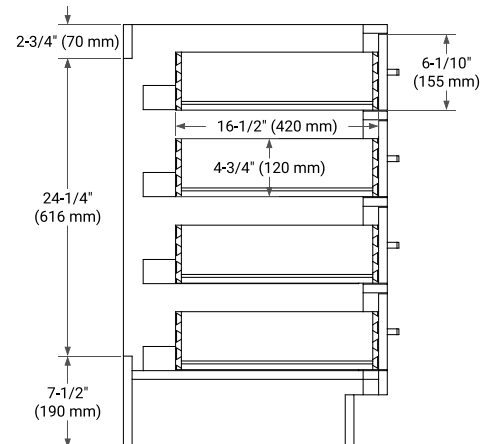

## BASE CABINET DIMENSIONS

60" W x 21.5" D x 34.5" H

## SIDE VIEW

## PLAN VIEW

## OVERALL DIMENSIONS

61" W x 22" D x 0.75" H