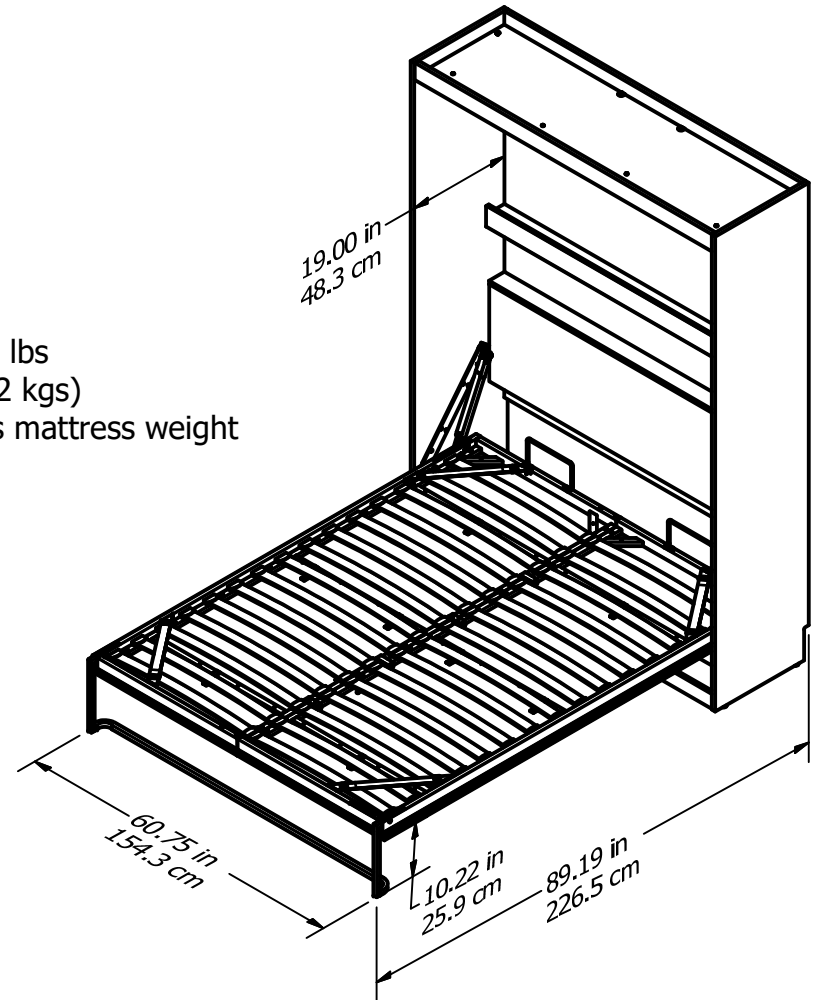

2200

Wood Breakdown:  
PB 52% & 3% MDF  
Total storage: 54.65 cubic feet

Overall Product Size:  
64.09 in. W x 19.69 in. D x 86.54 in. H  
162.8 cm W x 50 cm D x 219.8 cm H

QUEEN SIZE MATTRESS

- \* up to 10" thick
- \* max weight 70 lbs (31.8 kgs)
- \* min weight 35 lbs (15.9 kgs)

600 lbs  
(272 kgs)  
plus mattress weight

Maximum Weight Capacities  
Unit Weight: 357lbs. (161.93kg)