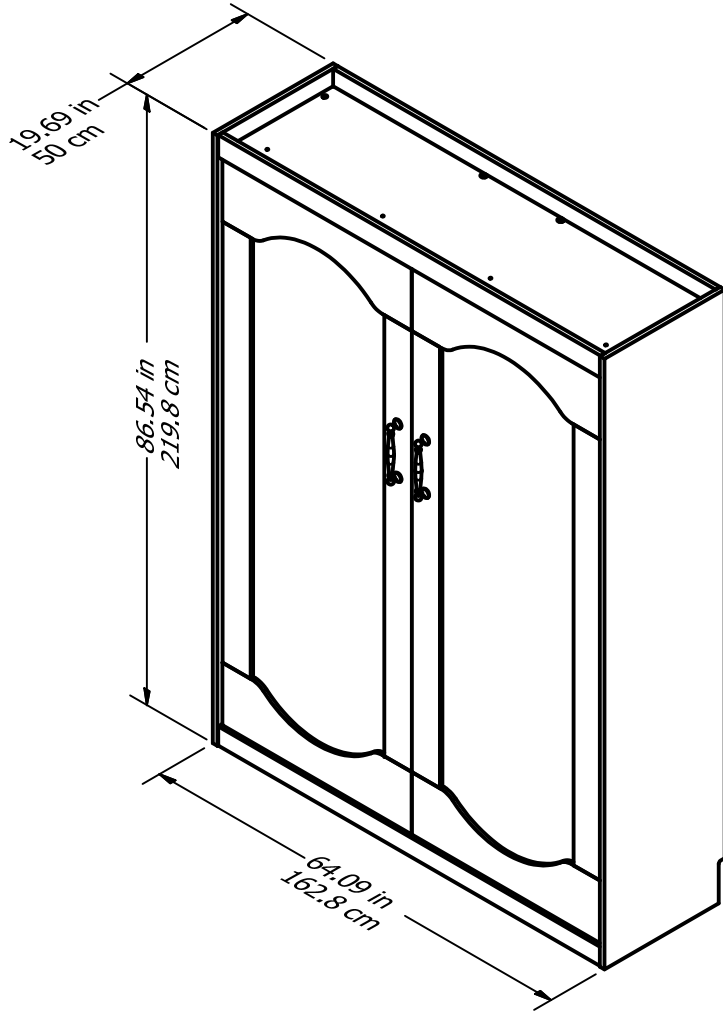

2200

Wood Breakdown:  
PB 52% & 3% MDF  
Total storage: 54.65 cubic feet

Overall Product Size:  
64.09 in. W x 19.69 in. D x 86.54 in. H  
162.8 cm W x 50 cm D x 219.8 cm H

QUEEN SIZE MATTRESS

- \* up to 10" thick
- \* max weight 70 lbs (31.8 kgs)
- \* min weight 35 lbs (15.9 kgs)

600 lbs  
(272 kgs)  
plus mattress weight

Maximum Weight Capacities  
Unit Weight: 357lbs. (161.93kg)