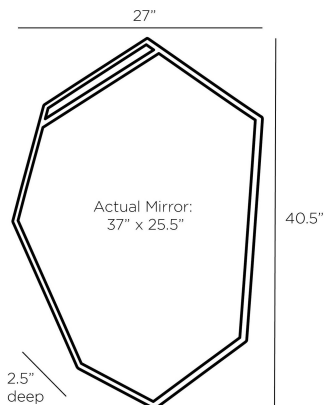

ARTERIO RS

TALLAND MIRROR

WMI08
Bronze

The Talland, with its bold, angular silhouette, is reminiscent of a soldier's shield. Detailed with a contrasting strip of natural bone inlay, the faceted, bronze iron-framed mirror cuts a striking reflection. The wall mirror is fitted with a cleat for hanging. Finish will vary.

APPEARANCE

Materials	Iron, Mirror, Bone
Finishes	Bronze, Plain, Natural
Finish Will Vary	Yes
Top Coat/Sealant	No

DIMENSIONS

Overall	W: 27 in x D: 2.5 in x H: 40.5 in
Actual Mirror	W: 25.5 in x H: 37 in

SHIPPING

Shipping Requirements	Truck Ship
Product Weight	31.0 lbs
Gross Weight 1	39.5 lbs
Shipping Box 1	W: 49.0 in x D: 9.0 in x H: 34.0 in

ADDITIONAL INFO

Features	T-Screw Hardware Included
Hanger Position	Vertical Only