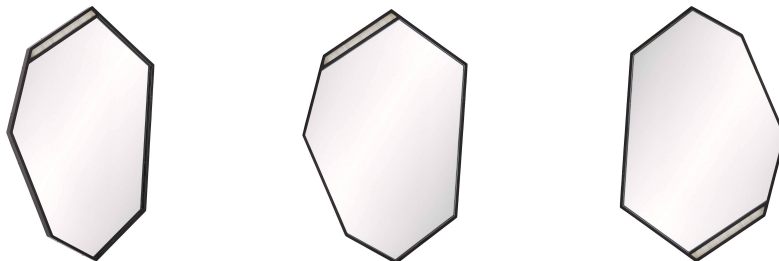

ARTERIO RS

TALLAND MIRROR

WMI08
Bronze

The Talland, with its bold, angular silhouette, is reminiscent of a soldier's shield. Detailed with a contrasting strip of natural bone inlay, the faceted, bronze iron-framed mirror cuts a striking reflection. The wall mirror is fitted with a cleat for hanging. Finish will vary.

APPEARANCE

Materials	Iron, Mirror, Bone
Finishes	Bronze, Plain, Natural
Finish Will Vary	Yes
Top Coat/Sealant	No

DIMENSIONS

Overall	W: 27 in x D: 2.5 in x H: 40.5 in
Actual Mirror	W: 25.5 in x H: 37 in

SHIPPING