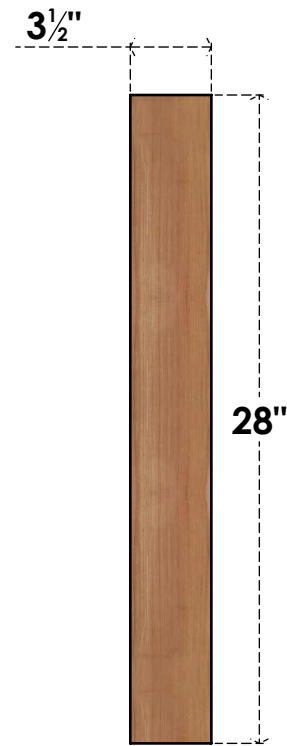

# BRC04X28X28TRA00SWR

3 1/2"W X 28"D X 28"H TRADITIONAL SMOOTH BRACE, WESTERN RED CEDAR

**SIDE**

**FRONT**

EKENA MILLWORK  
 2300 WEST MAIN ST.  
 CLARKSVILLE, TX 75426  
 TOLL FREE: 866-607-0453  
 WWW.EKENAMILLWORK.COM

**NOTES**

1. INSTALLATION TO BE COMPLETED IN ACCORDANCE WITH MANUFACTURER'S SPECIFICATIONS.
2. DRAWING MAY NOT BE TO SCALE
3. THIS DRAWING IS INTENDED FOR DESIGN AND PLANNING PURPOSES ONLY.
4. ALL INFORMATION CONTAINED HEREIN WAS CURRENT AT THE TIME OF DEVELOPMENT BUT MUST BE REVIEWED AND APPROVED BY THE PRODUCT MANUFACTURER TO BE CONSIDERED ACCURATE.
5. PRODUCTS ARE NOT KILN DRIED. THIS ITEM IS UNIQUE AND WILL CONTAIN THE NATURAL VARIATIONS THAT THE WOOD SPECIES OFFERS. THIS MAY RESULT IN VARIATIONS UP TO 1/4"