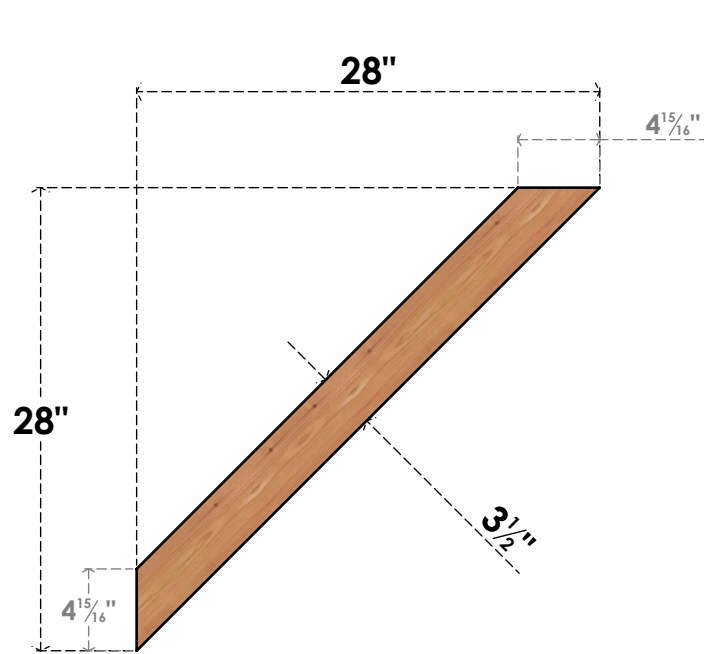

# BRC04X28X28TRA00SWR

3 1/2"W X 28"D X 28"H TRADITIONAL SMOOTH BRACE, WESTERN RED CEDAR

**SIDE**

**FRONT**

EKENA MILLWORK  
 2300 WEST MAIN ST.  
 CLARKSVILLE, TX 75426  
 TOLL FREE: 866-607-0453  
 WWW.EKENAMILLWORK.COM