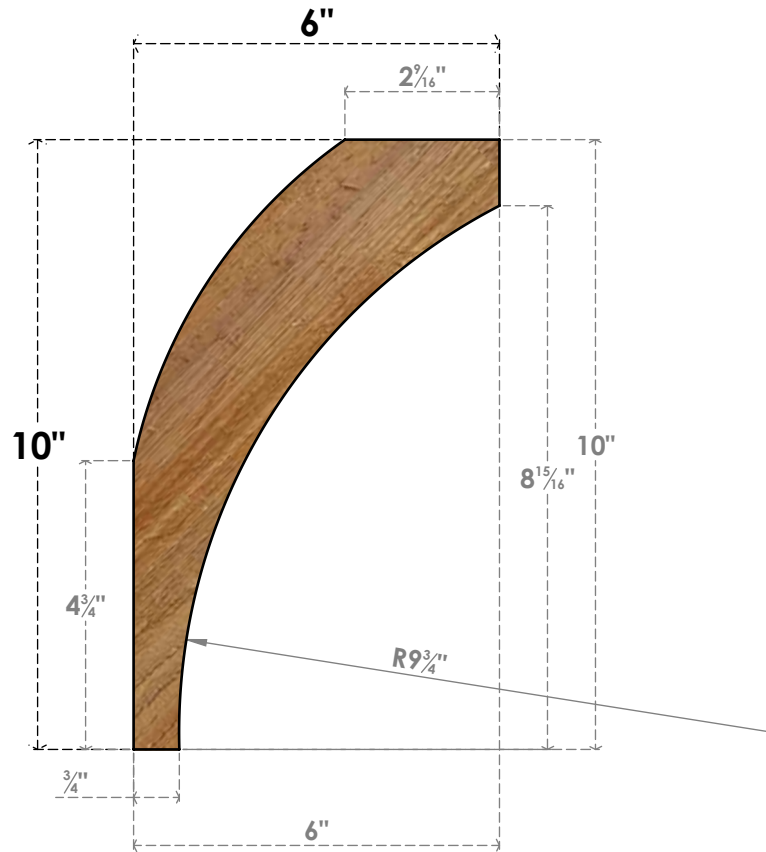

# BRC06X06X10THR00RWR

6"W X 6"D X 10"H THORTON ROUGH SAWN BRACE, WESTERN RED CEDAR

**SIDE**

**FRONT**

EKENA MILLWORK  
 2300 WEST MAIN ST.  
 CLARKSVILLE, TX 75426  
 TOLL FREE: 866-607-0453  
 WWW.EKENAMILLWORK.COM