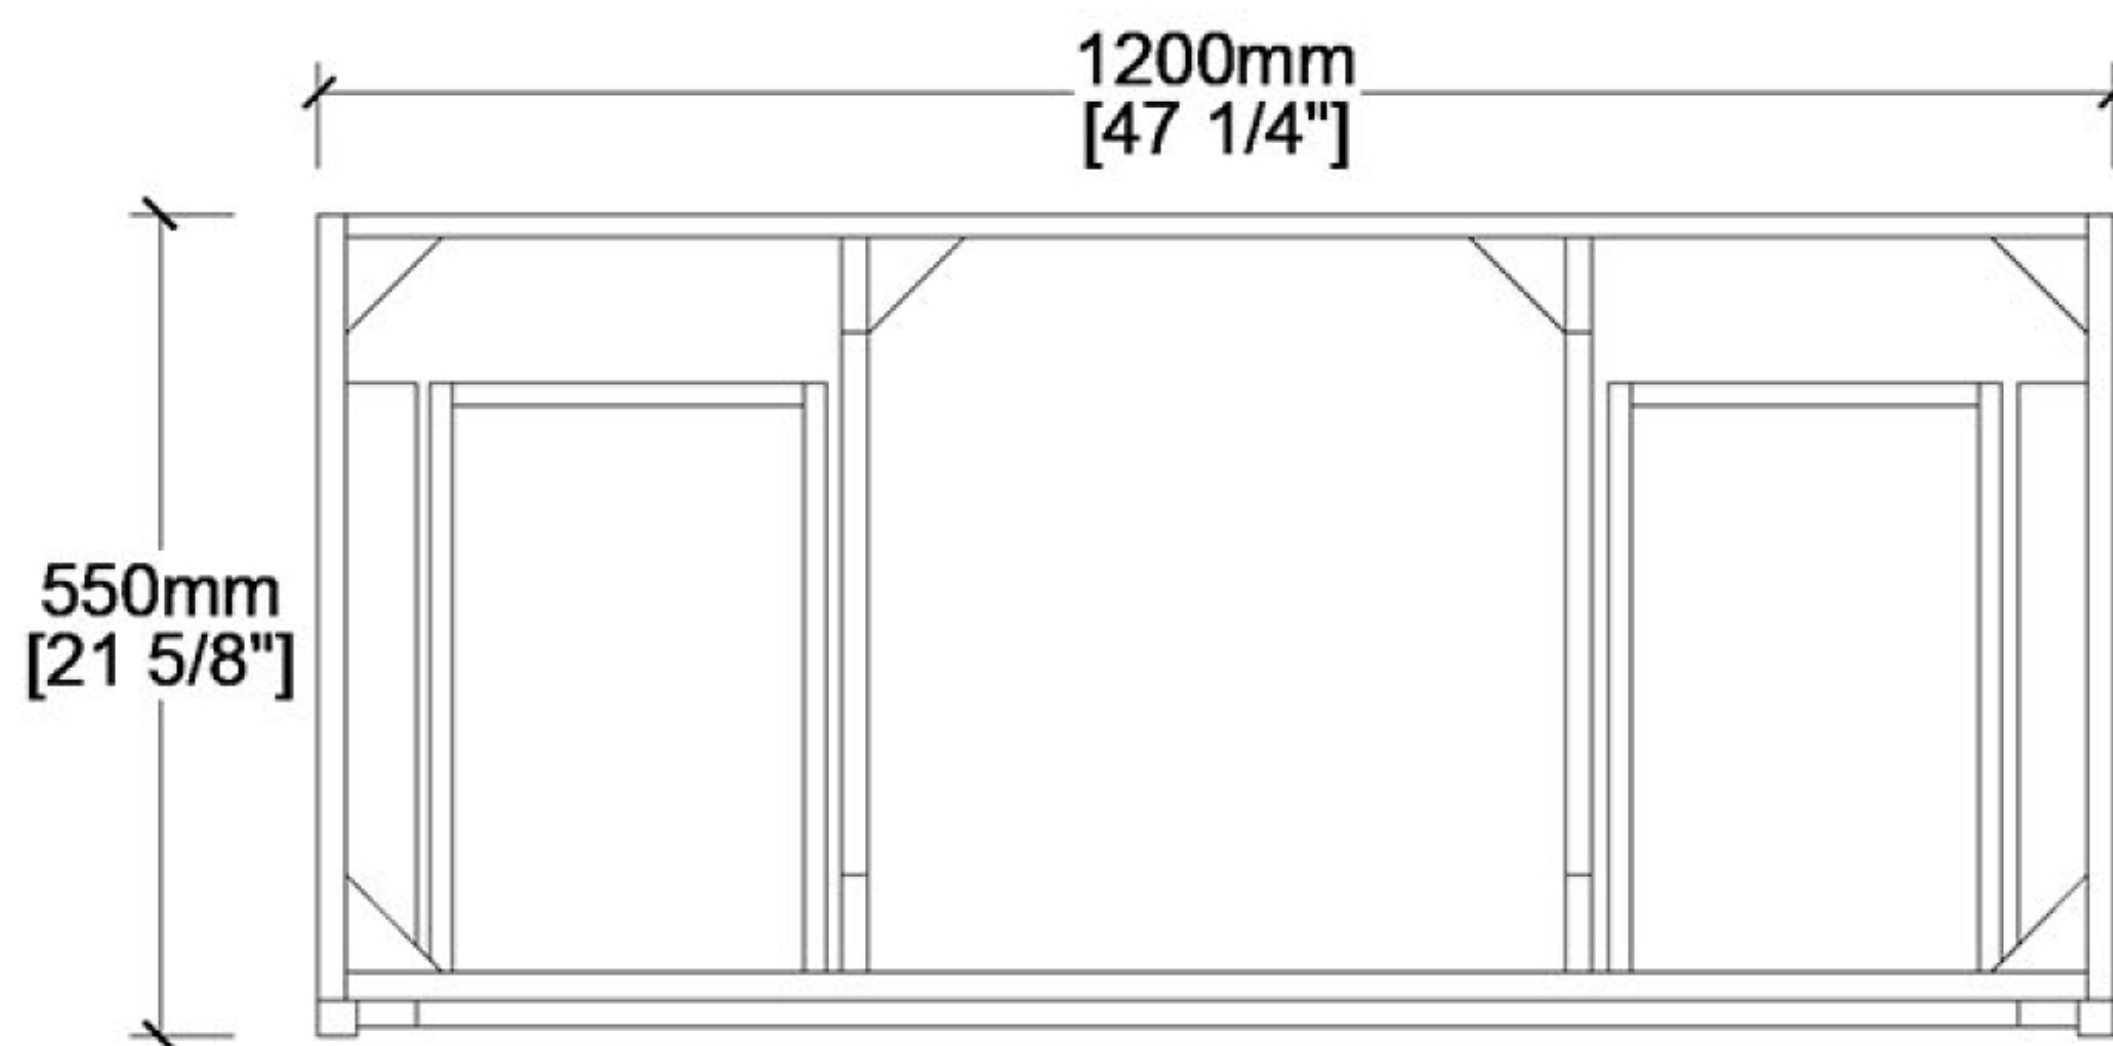

VFFS482234R

FORMOSA

Bathroom Vanity

FRONT VIEW

SIDE VIEW

COUNTER-TOP

BACKSPLASH

TOP VIEW