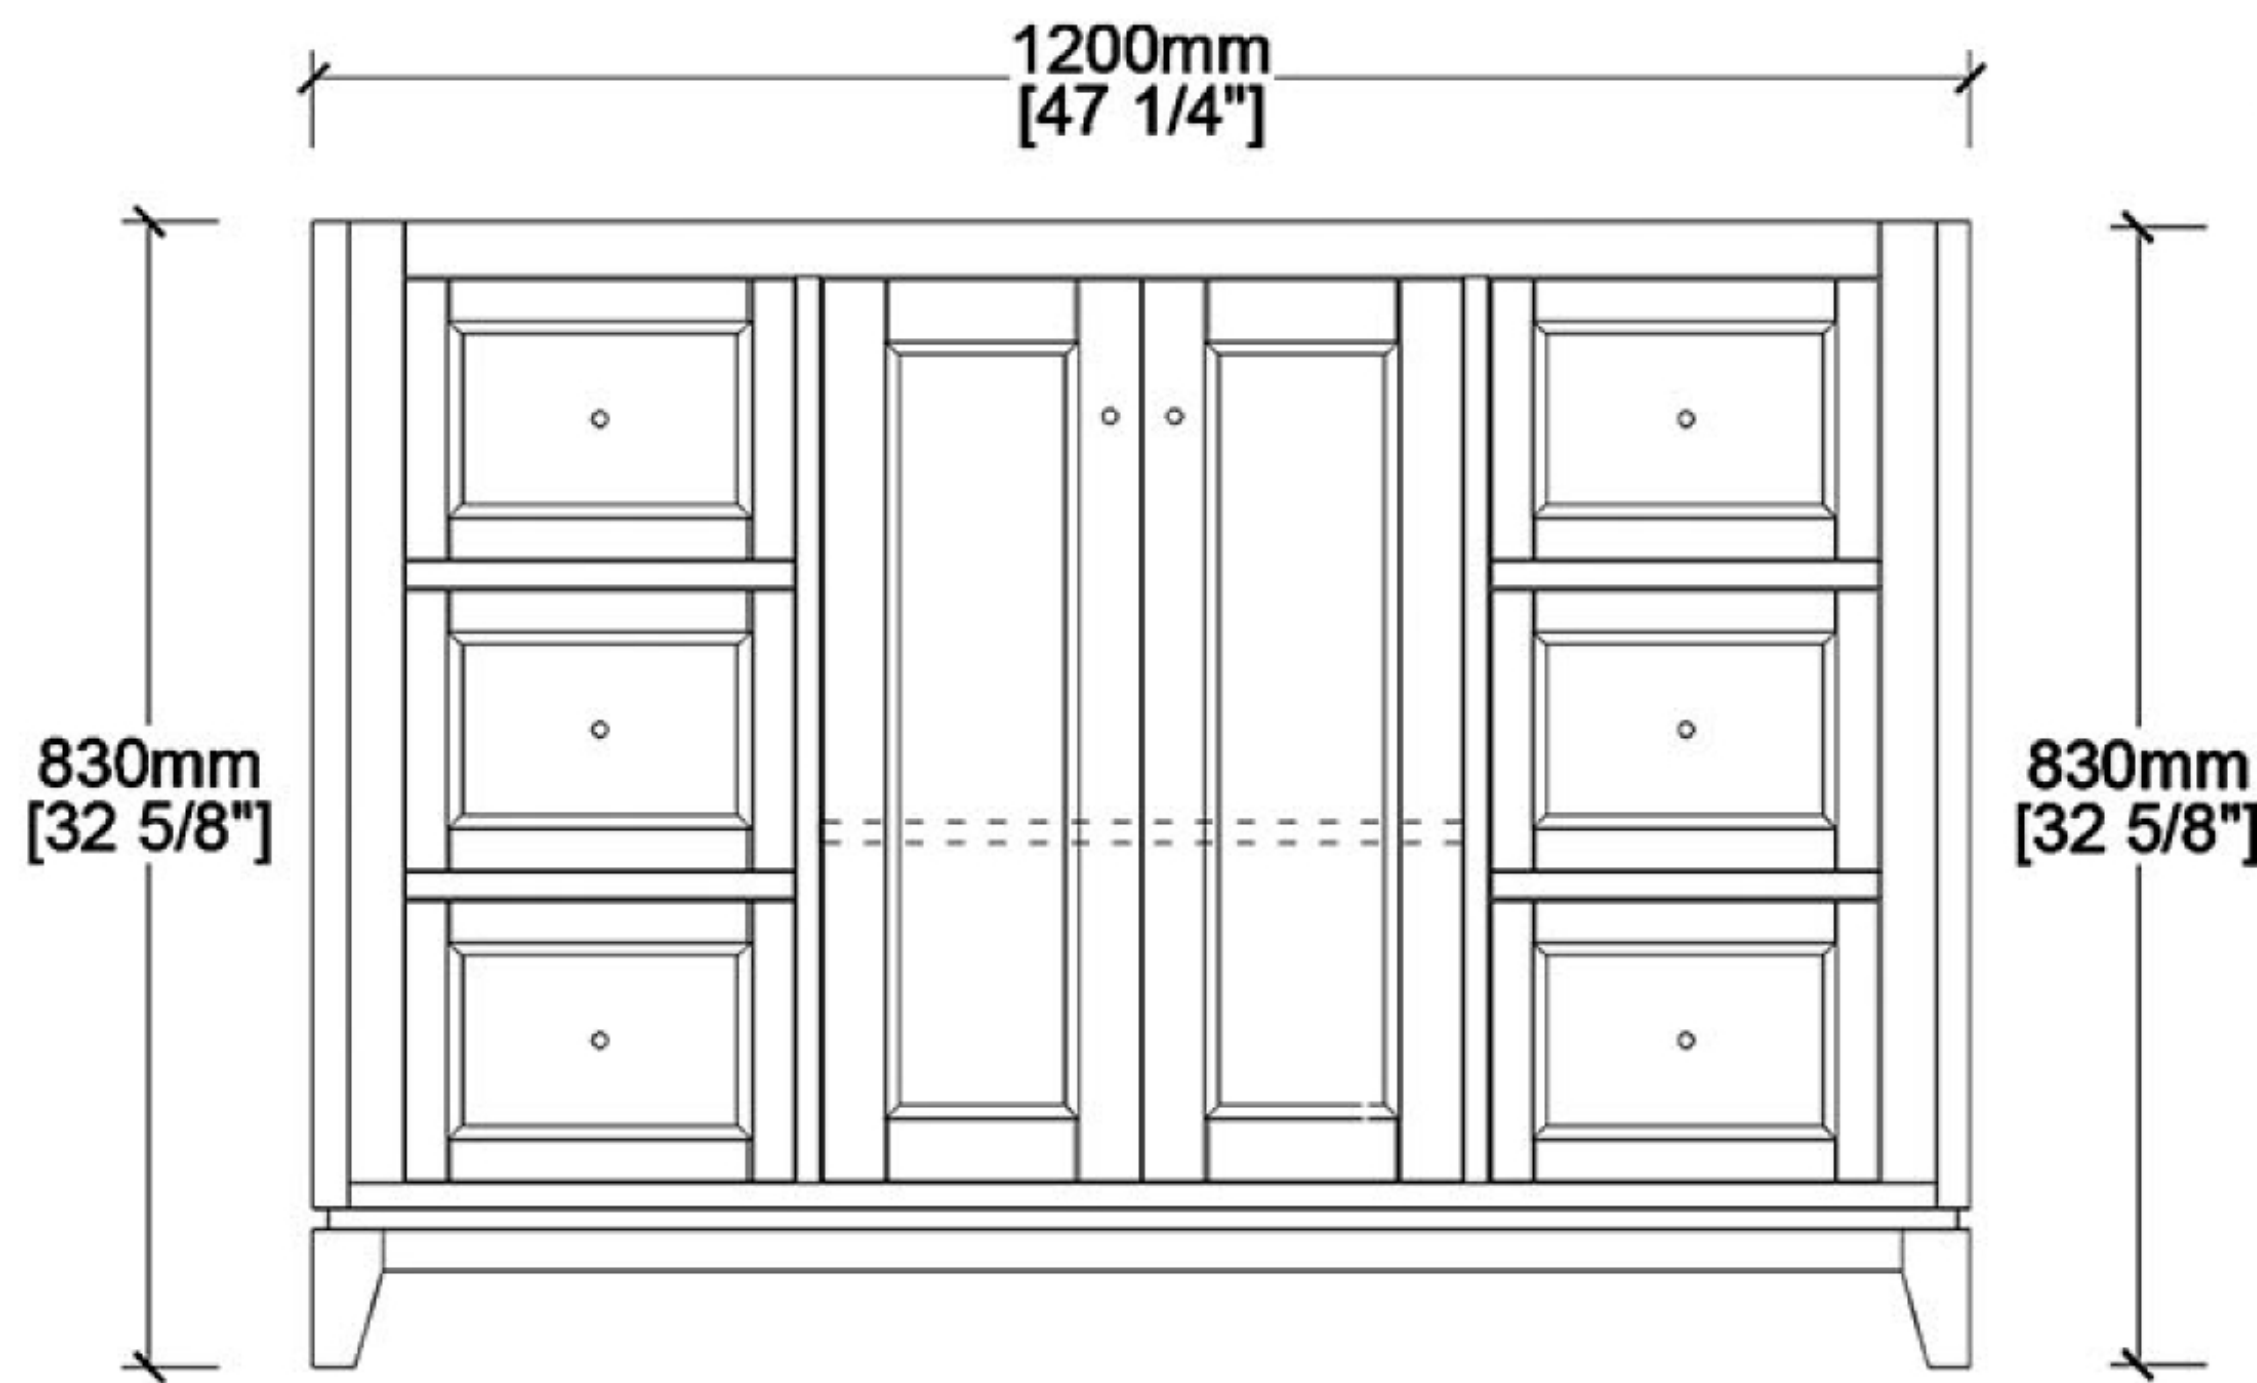

VFFS482234R

FORMOSA

Bathroom Vanity

FRONT VIEW

SIDE VIEW

COUNTER-TOP

BACKSPLASH

TOP VIEW

BACK VIEW