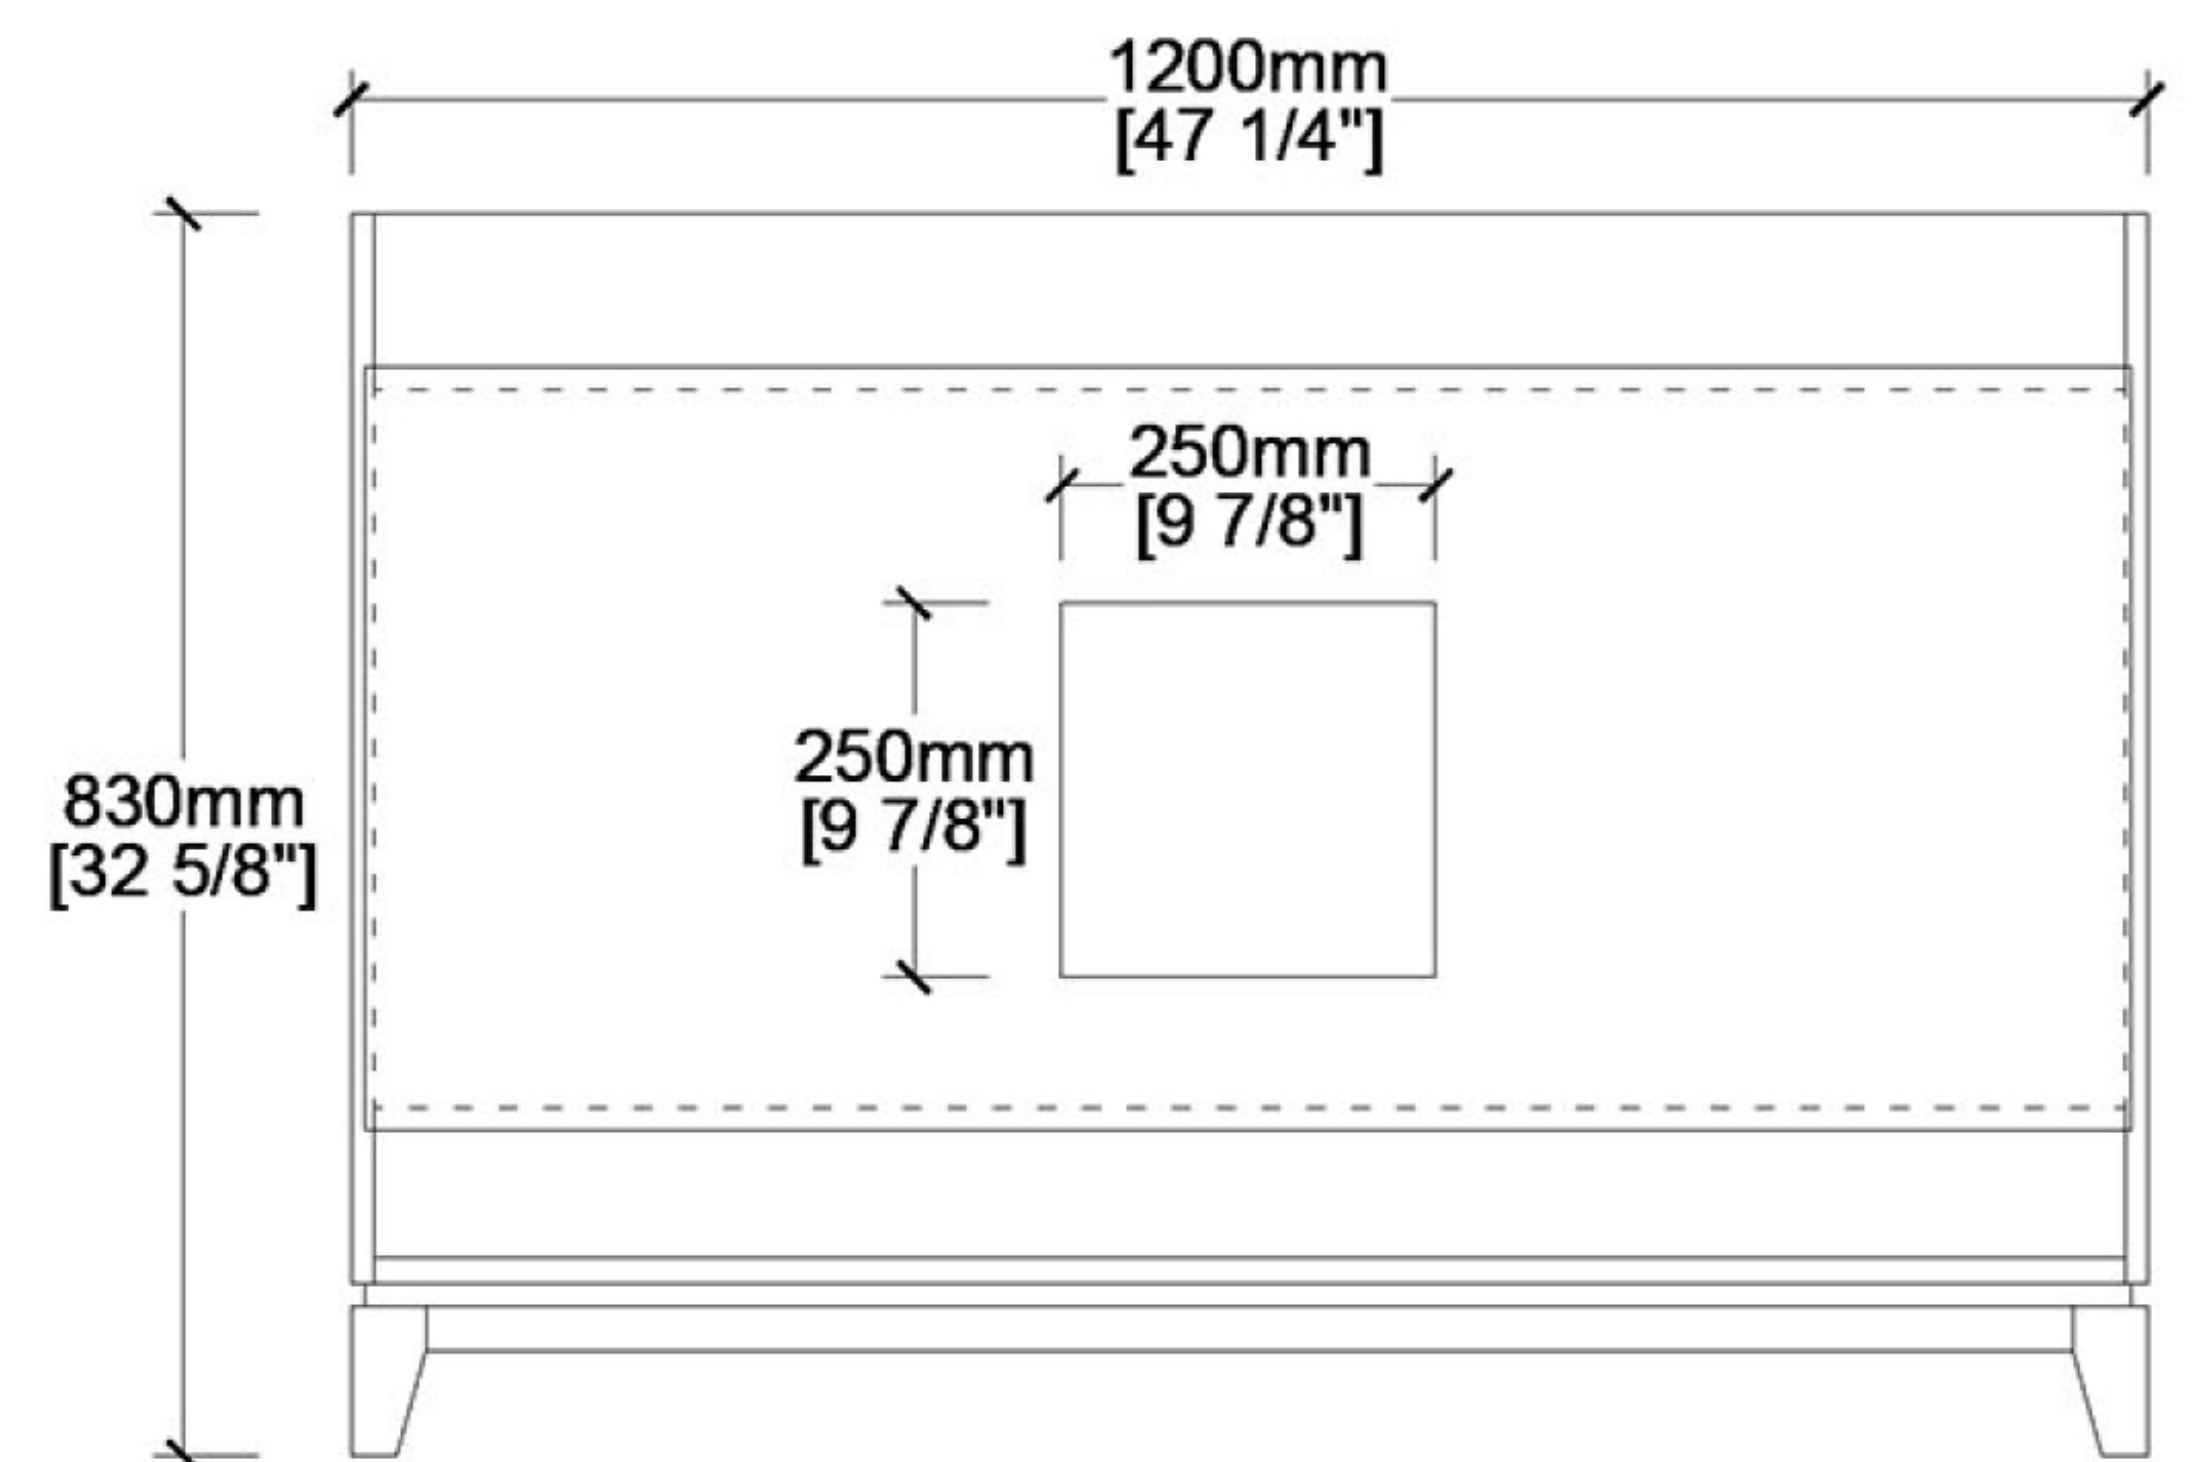

VFFS482234R

FORMOSA

Bathroom Vanity

FRONT VIEW

SIDE VIEW

COUNTER-TOP

BACKSPLASH

TOP VIEW

BACK VIEW