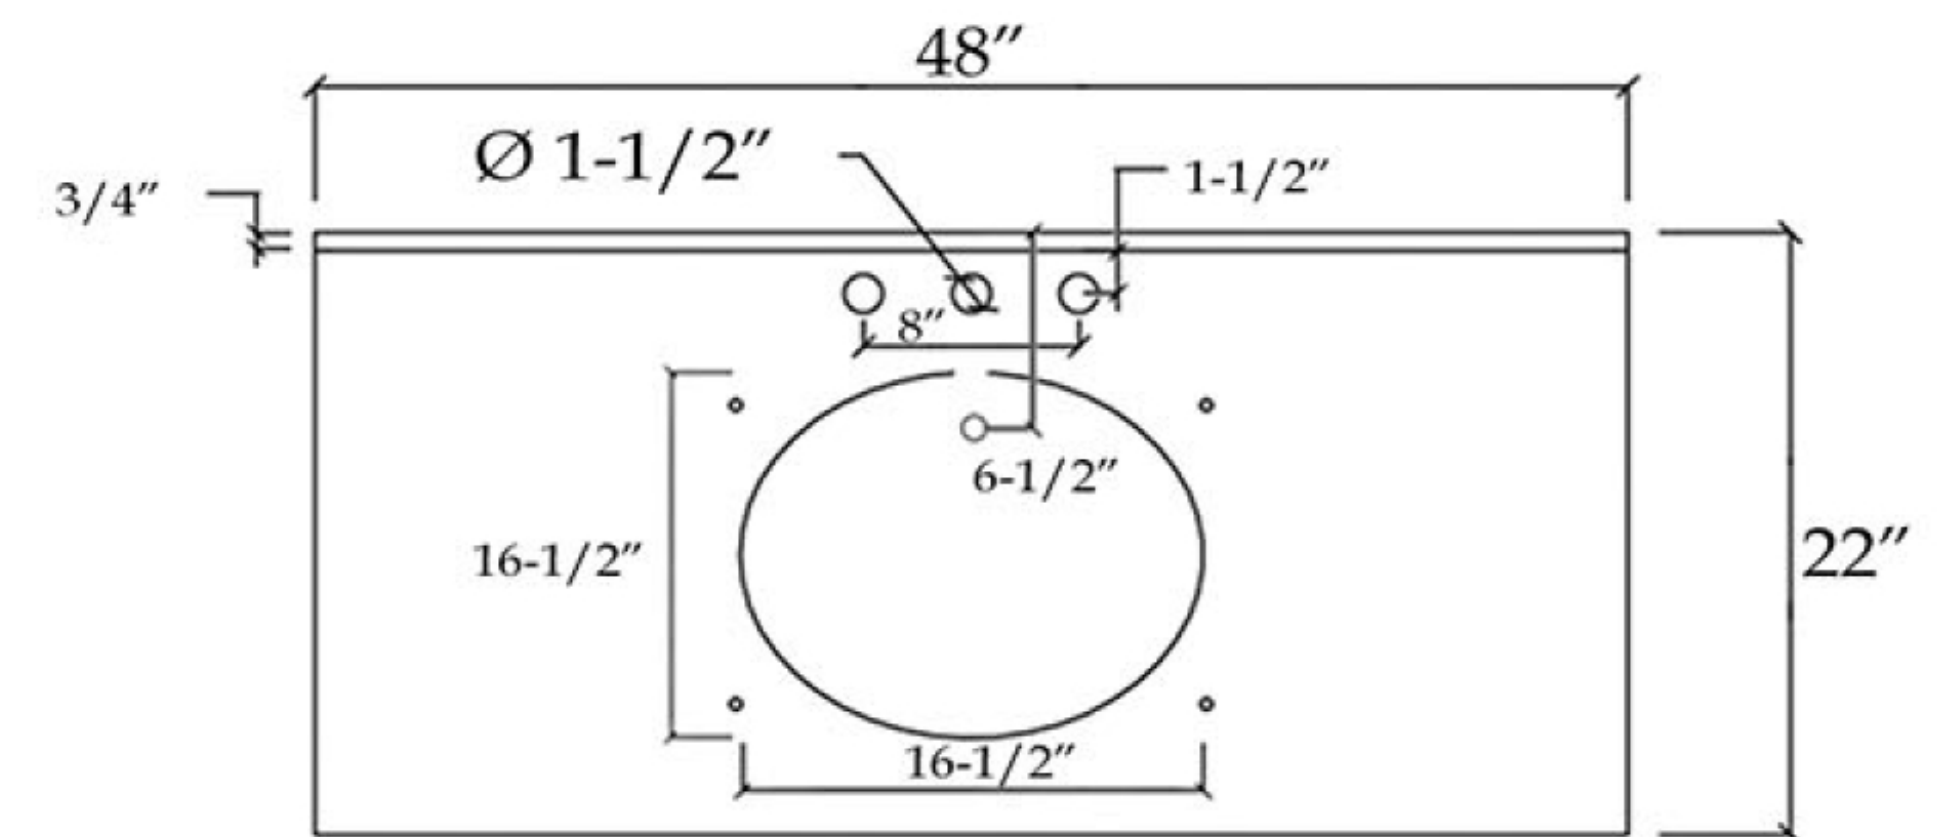

VFFS482234R

FORMOSA

Bathroom Vanity

FRONT VIEW

SIDE VIEW

COUNTER-TOP

BACKSPLASH

TOP VIEW