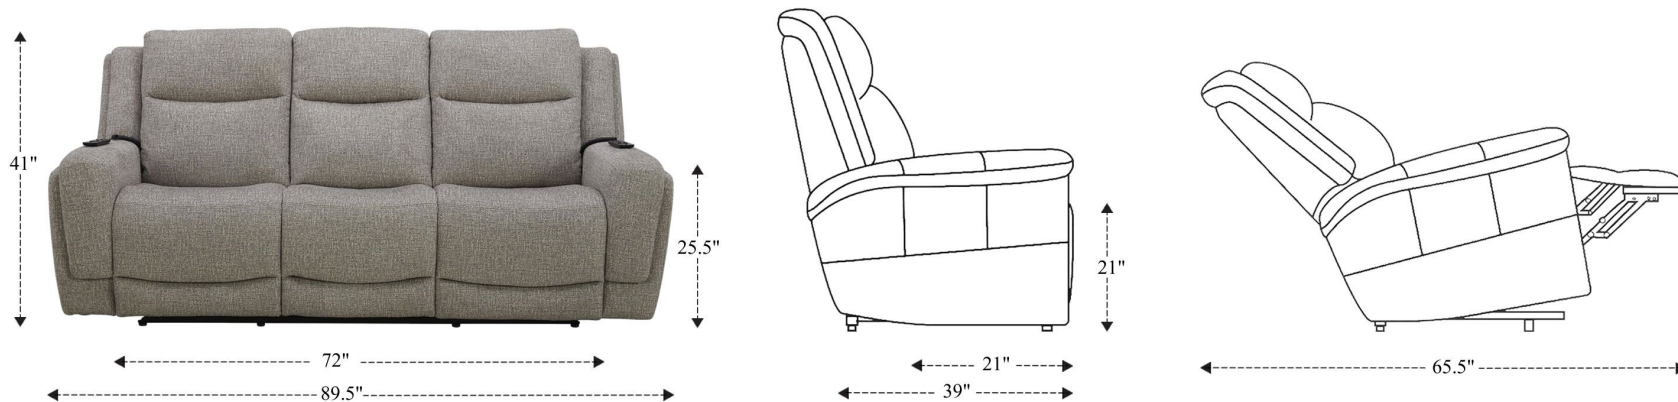

## Power Zero G Sofa with Heat, Massage & Speaker P3

Overall Dimensions	89.5" x 39" x 41"
Overall Width	89.5"
Overall Depth	39"
Overall Height	41"
Overall Weight	259.6 lbs.
Fully Reclined	65.5"
Distance from Wall	25.5"
Back of Seat to end of Chaise	41"
Leg Height (Distance from Foot Rest to Floor in Full Recline)	29.5"
Head Height (Distance from Headrest to Floor in Full Recline)	30.5"

Seat Width	24"
Seat Depth	21"
Seat Height	21"
Arm Width	10"
Arm Depth	26.5"
Arm Height	25.5"
Back Width	24"
Back Height	25"
Headrest Extended from Back	9"

## Power Zero Gravity Recliner with Heat & Massage

Overall Dimensions	43" x 39" x 41"
Overall Width	43"
Overall Depth	39"
Overall Height	41"
Overall Weight	136.4 lbs.
Fully Reclined	64"
Distance from Wall	24.5"
Back of Seat to end of Chaise	40"
Leg Height (Distance from Foot Rest to Floor in Full Recline)	30"
Head Height (Distance from Headrest to Floor in Full Recline)	30.5"

Seat Width	24"
Seat Depth	20.5"
Seat Height	21"
Arm Width	10"
Arm Depth	26.5"
Arm Height	25.5"
Back Width	24"
Back Height	24"
Headrest Extended from Back	9"