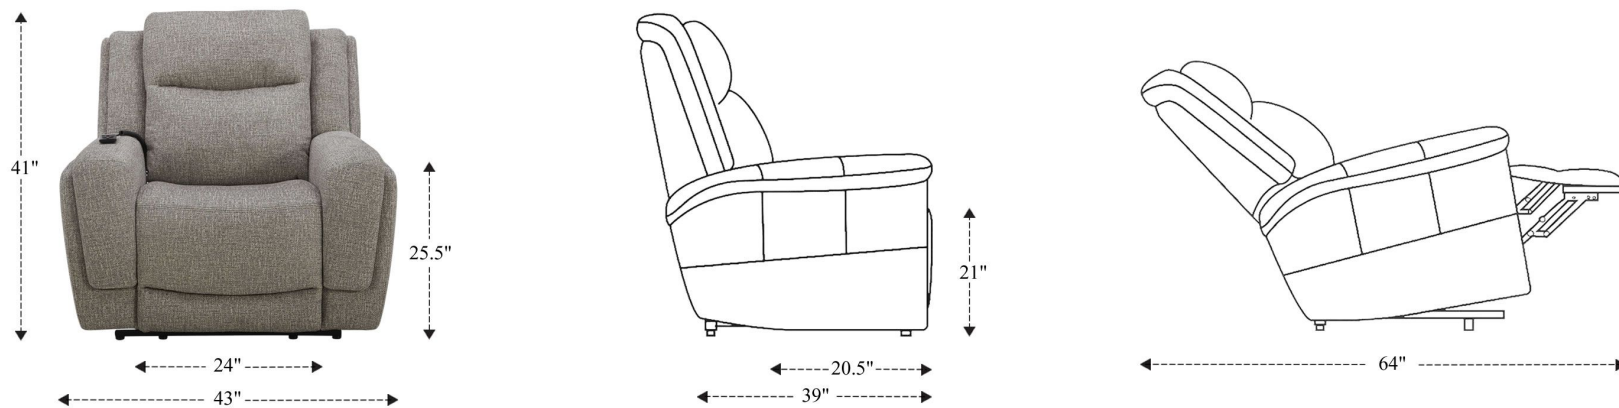

## Power Zero G Sofa with Heat, Massage & Speaker P3

Overall Dimensions	89.5" x 39" x 41"
Overall Width	89.5"
Overall Depth	39"
Overall Height	41"
Overall Weight	259.6 lbs.
Fully Reclined	65.5"
Distance from Wall	25.5"
Back of Seat to end of Chaise	41"
Leg Height (Distance from Foot Rest to Floor in Full Recline)	29.5"
Head Height (Distance from Headrest to Floor in Full Recline)	30.5"

Seat Width	24"
Seat Depth	21"
Seat Height	21"
Arm Width	10"
Arm Depth	26.5"
Arm Height	25.5"
Back Width	24"
Back Height	25"
Headrest Extended from Back	9"

## Power Zero Gravity Recliner with Heat & Massage

Overall Dimensions	43" x 39" x 41"
Overall Width	43"
Overall Depth	39"
Overall Height	41"
Overall Weight	136.4 lbs.
Fully Reclined	64"
Distance from Wall	24.5"
Back of Seat to end of Chaise	40"
Leg Height (Distance from Foot Rest to Floor in Full Recline)	30"
Head Height (Distance from Headrest to Floor in Full Recline)	30.5"

Seat Width	24"
Seat Depth	20.5"
Seat Height	21"
Arm Width	10"
Arm Depth	26.5"
Arm Height	25.5"
Back Width	24"
Back Height	24"
Headrest Extended from Back	9"