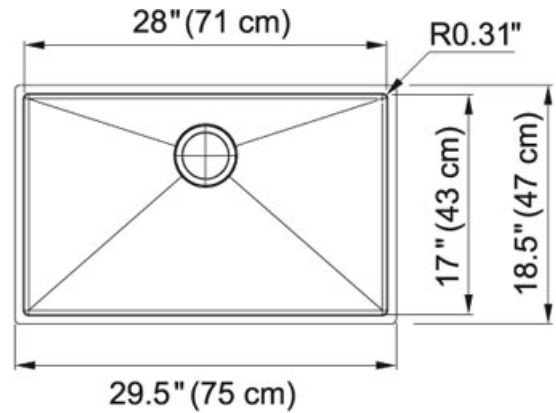

Planar 8 PEX110-28 Stainless Steel | 122.0325.215

FAMILY : Sinks | SERIE : Planar 8 | MODEL : PEX110-28 | FINISH : Stainless Steel | INSTALLATION TYPE : Undermount | STYLE : Contemporary

TECHNICAL DATA

Minimum Cabinet Size	33"
Drain Opening	3 1/2"
Length overall	29 1/2"
Width overall	18 1/2"
Length of large bowl	28"
Width of large bowl	17"
Depth of large bowl	9 1/2"
Number of Bowls	1
Type of Material	18 Gauge Stainless Steel
Cut-Out Template	Yes
Installation Clips	Yes
Where to buy	Showroom