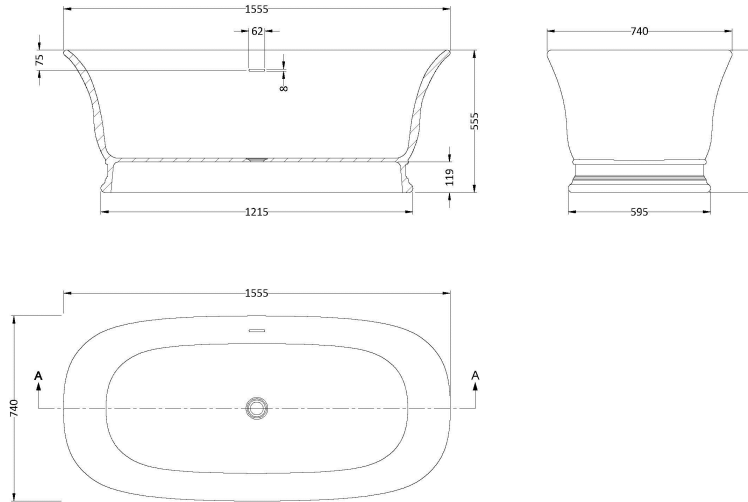

## CUSTOMER DATA SHEET - BATHS

**DESCRIPTION:** Freestanding Bath With O/F 1555 X 740

### PRODUCT DIMENSIONS

Length (mm)	Width (mm)	Depth (mm)	Nett Wgt Kg
1555	740	555	104

### PACKAGING DIMENSIONS

Length (mm)	Width (mm)	Depth (mm)	Gross Wgt Kg
1600	800	580	104

### PRODUCT DETAILS

Country of Origin	South Africa	Certification	FSC	No	CE	No
Fitting Instruction	Yes	Material Colour Ref'	European White			
Product Material	Cian Solid Surface	Material Thickness	24mm			
Volume (Ltr)	175	Displaced Capacity	105			
Leg Set Inc'	Not Applicable	Waste Inc'	Waste Included			
Drilled/Undrilled	Undrilled For Taps	Includes Grips	Not Applicable			
Embossed	No	No of Tapholes	None			
Anti-Slip	No					