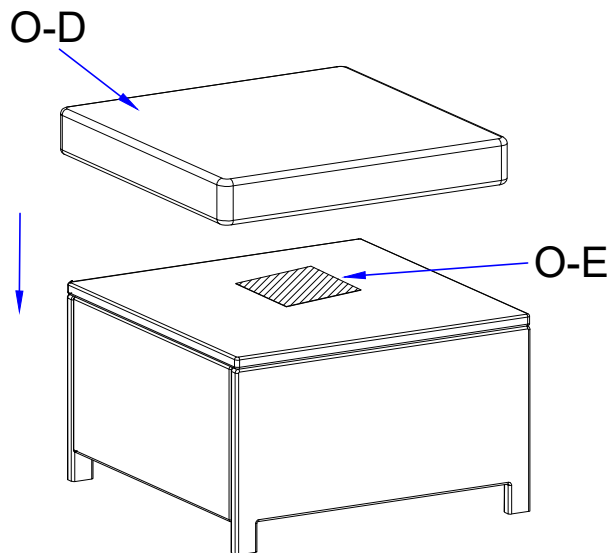

- O-A Top Panels x2**
- O-B Side Panel With Legs x4**
- O-C Side Panel Without Legs x4**
- O-D Cushions x2**

S
Screw (M6x35mm)

S2
Screw (M6x45mm)

S3
Screw (M6x15mm)

W
Washer

H
Allen Wrench

O-E
Anti-Slip Mat

Assembly Instruction

(Ottoman)

STEP 1

STEP 2

STEP 3

STEP 4

FINISH

Assembly Instruction