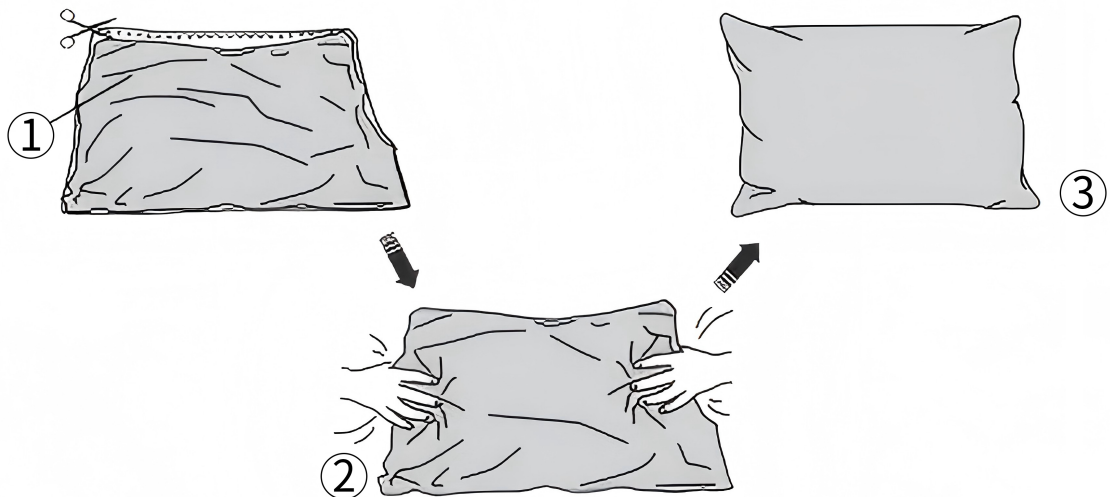

Please tap the cushions and wait 48 hours to fully rebound.