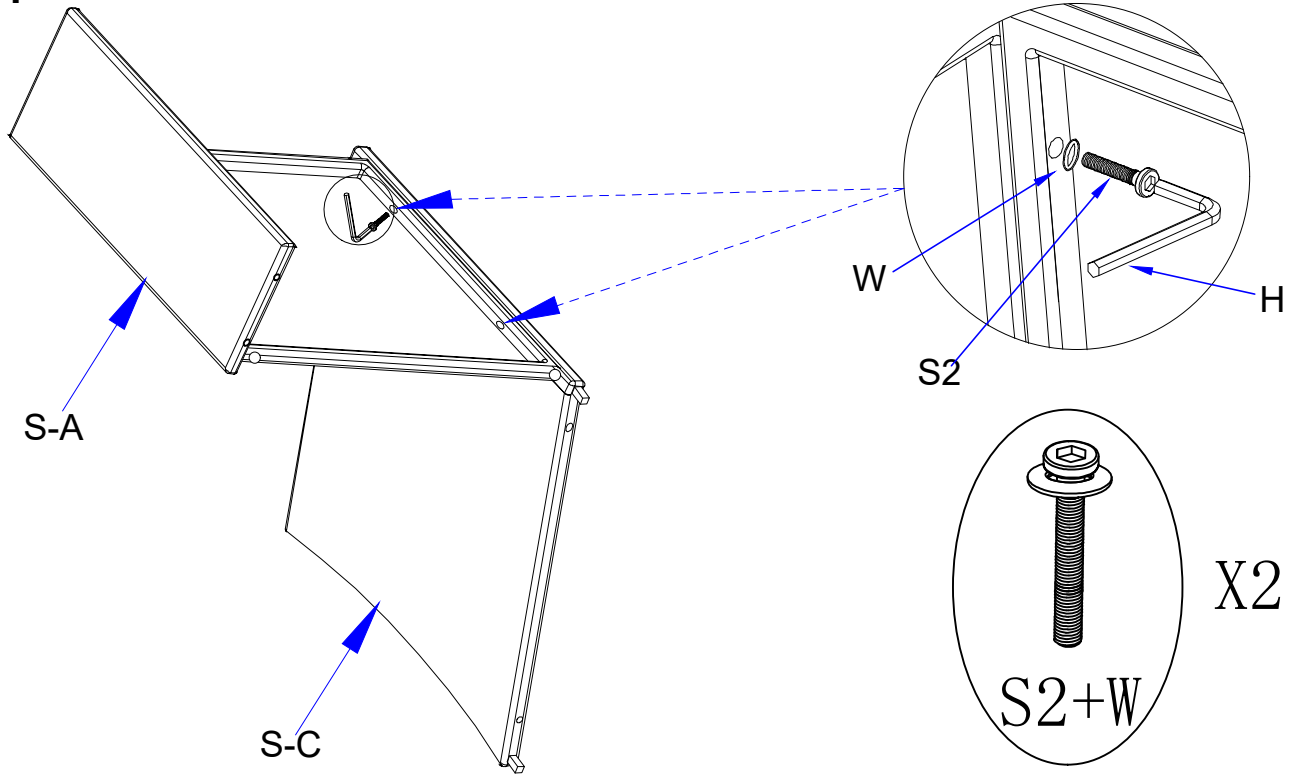

Assembly Instruction

(Three-seat Sofa)

STEP 1