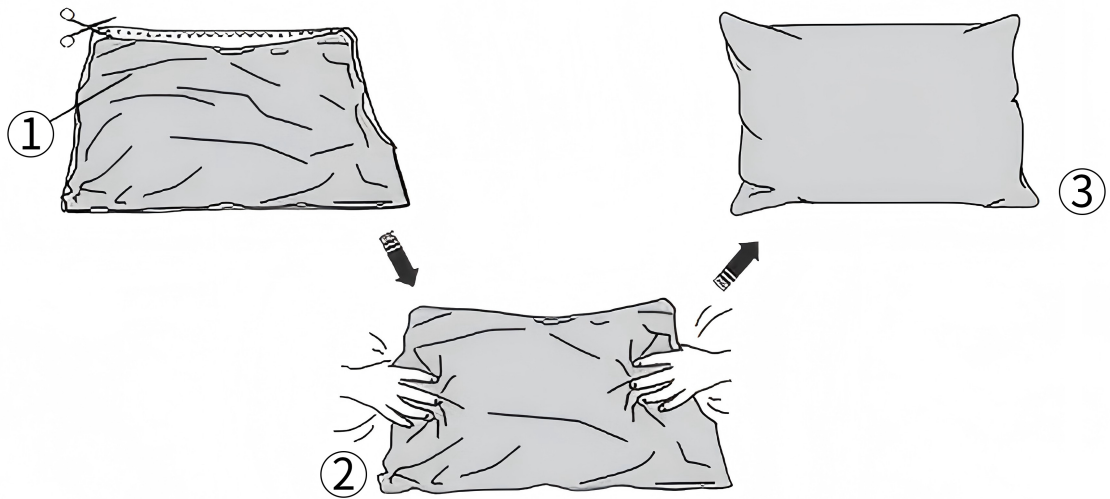

Please tap the cushions and wait 48 hours to fully rebound.