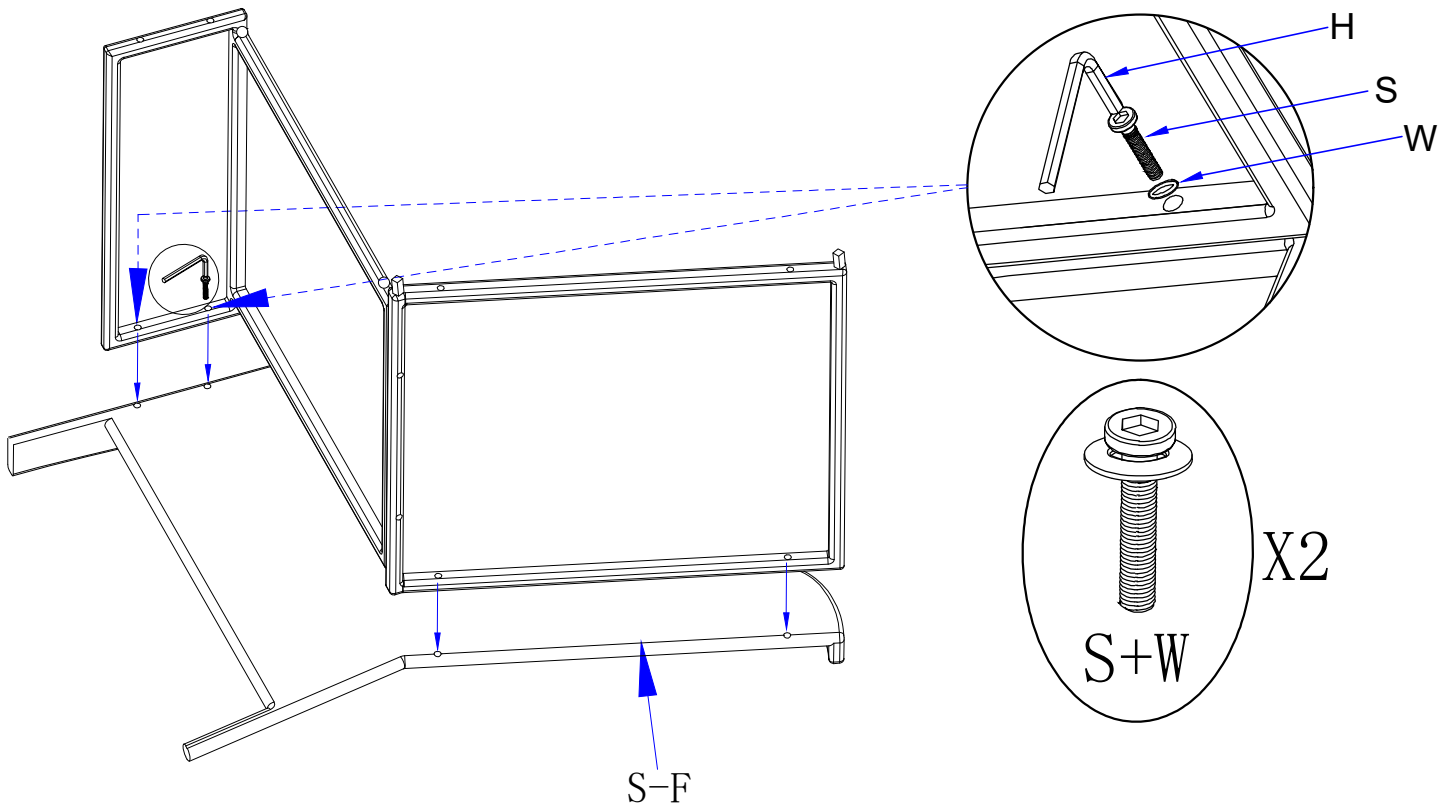

Assembly Instruction

(Three-seat Sofa)

STEP 1

**Do not fully tighten the screws during initial assembly.
Fully tighten screws only once all pieces which are correctly assembled.**

STEP 2