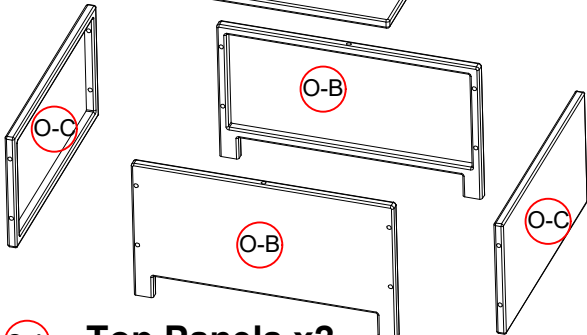

For any questions, please feel free to contact our customer service team.

Three-seat Sofa & Two Ottomans

Scan the code to view the installation video

Special Attention: Do Not Tighten the Screws Immediately! First, secure all screws to about 80% tightness. Ensure all screw holes are properly aligned before fully tightening each screw to avoid installation errors

- O-A Top Panels x2**
- O-B Side Panel With Legs x4**
- O-C Side Panel Without Legs x4**
- O-D Cushions x2**

S
Screw (M6x35mm)

S2
Screw (M6x45mm)

S3
Screw (M6x15mm)

W
Washer

H
Allen Wrench

O-E
Anti-Slip Mat