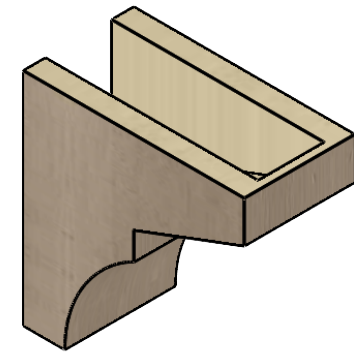

ITEM NUMBER: CORU05X10X10MONRCPR

5"W X 10"D X 10"H SERIES 1 CLASSIC MONTEREY ROUGH CEDAR
TIMBERTHANE FAUX WOOD CORBEL, PRIMED

SIDE PROFILE

FRONT PROFILE

ISOMETRIC

EKENA MILLWORK
2300 WEST MAIN ST.
CLARKSVILLE, TX 75426
TOLL FREE: 866-607-0453
WWW.EKENAMILLWORK.COM