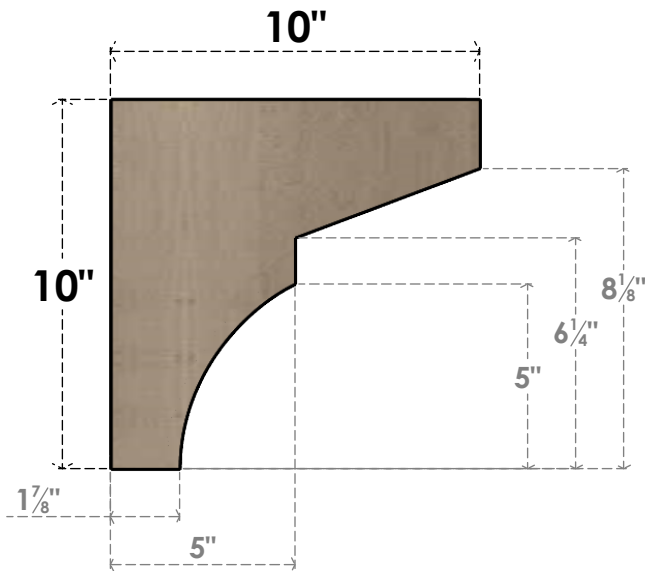

ITEM NUMBER: CORU05X10X10MONRCPR

5"W X 10"D X 10"H SERIES 1 CLASSIC MONTEREY ROUGH CEDAR
TIMBERTHANE FAUX WOOD CORBEL, PRIMED

SIDE PROFILE

FRONT PROFILE

ISOMETRIC

EKENA MILLWORK
2300 WEST MAIN ST.
CLARKSVILLE, TX 75426
TOLL FREE: 866-607-0453
WWW.EKENAMILLWORK.COM

NOTES

1. INSTALLATION TO BE COMPLETED IN ACCORDANCE WITH MANUFACTURER'S SPECIFICATIONS.
2. DRAWING MAY NOT BE TO SCALE
3. THIS DRAWING IS INTENDED FOR DESIGN AND PLANNING PURPOSES ONLY.
4. ALL INFORMATION CONTAINED HEREIN WAS CURRENT AT THE TIME OF DEVELOPMENT BUT MUST BE REVIEWED AND APPROVED BY THE PRODUCT MANUFACTURER TO BE CONSIDERED ACCURATE.
5. TIMBERTHANE ARCHITECTURAL PRODUCTS ARE MADE FROM HIGH DENSITY URETHANE AND COME FACTORY PRIMED