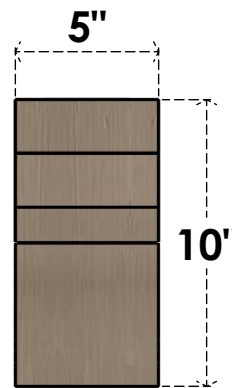

ITEM NUMBER: CORU05X10X10MONRCPR

5"W X 10"D X 10"H SERIES 1 CLASSIC MONTEREY ROUGH CEDAR
TIMBERTHANE FAUX WOOD CORBEL, PRIMED

SIDE PROFILE

FRONT PROFILE

ISOMETRIC

EKENA MILLWORK
2300 WEST MAIN ST.
CLARKSVILLE, TX 75426
TOLL FREE: 866-607-0453
WWW.EKENAMILLWORK.COM

NOTES

1. INSTALLATION TO BE COMPLETED IN ACCORDANCE WITH MANUFACTURER'S SPECIFICATIONS.
2. DRAWING MAY NOT BE TO SCALE
3. THIS DRAWING IS INTENDED FOR DESIGN AND PLANNING PURPOSES ONLY.
4. ALL INFORMATION CONTAINED HEREIN WAS CURRENT AT THE TIME OF DEVELOPMENT BUT MUST BE REVIEWED AND APPROVED BY THE PRODUCT MANUFACTURER TO BE CONSIDERED ACCURATE.
5. TIMBERTHANE ARCHITECTURAL PRODUCTS ARE MADE FROM HIGH DENSITY URETHANE AND COME FACTORY PRIMED