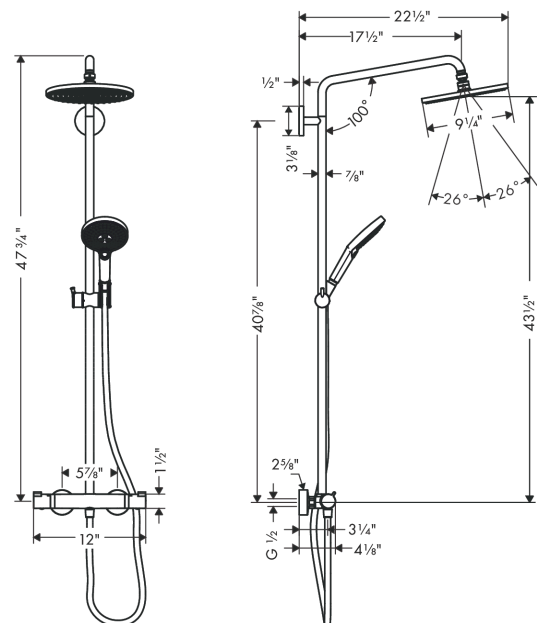

Scale drawing