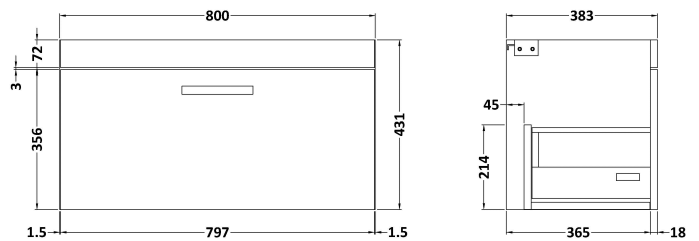

CUSTOMER DATA SHEET

DESCRIPTION: 800 Wh Single Drawer Vanity With Basin A

CUSTOMER DATA SHEET - FURNITURE

DESCRIPTION: 800 Wall Hung Single Drawer Basin Unit

PRODUCT DIMENSIONS

Height (mm)	Width (mm)	Depth (mm)	Nett Wgt Kg
430	800	383	19

PACKAGING DIMENSIONS

Height (mm)	Width (mm)	Depth (mm)	Gross Wgt Kg
450	820	405	19

PACKAGING DATA

Box Colour	Brown Cardboard Box		
Box Qty	1	Label Colour	White Label
Label Size	100 x 50	Label Qty	2

OUTER BOX DIMENSIONS (If Applicable)

CUSTOMER DATA SHEET - CERAMICS

DESCRIPTION: 800 Mid Edged Basin 1 Th

PRODUCT DIMENSIONS

Height (mm)	Width (mm)	Depth (mm)	Nett Wgt Kg
180	810	390	15

PACKAGING DIMENSIONS

Height (mm)	Width (mm)	Depth (mm)	Gross Wgt Kg
210	410	830	15

PACKAGING DATA

Box Colour	Brown Cardboard Box		
Box Qty	1	Label Colour	White Label
Label Size	100 x 50	Label Qty	2

OUTER BOX DIMENSIONS (If Applicable)

Height (mm)	Width (mm)	Depth (mm)	Gross Wgt Kg

PRODUCT DETAILS