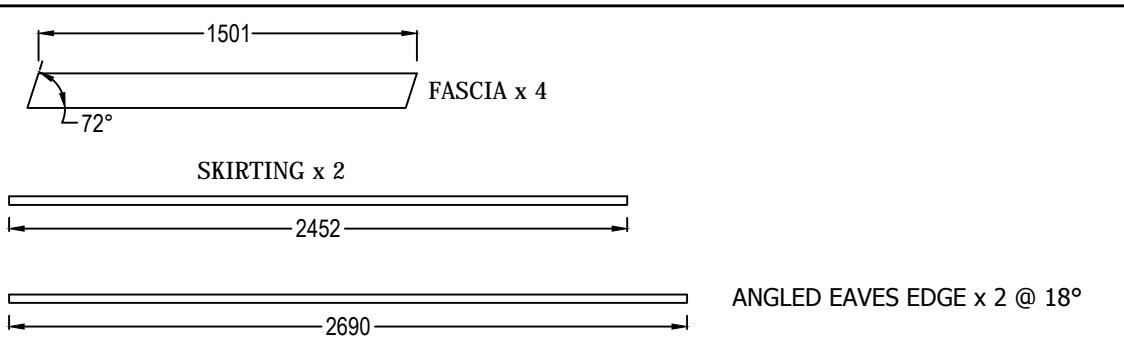

A1

A1

A1

A1

			90										either		
30			70	20	85	0	30	0	15	325	20	320	65	190	660
25 screw latch casement	25 SCREW HINGE	25 SCREW	40 screw	40 screw tiles	50 screw	60 screw	80 screw	75 nail EXTRA IF JOIN	75 nail	40 NAIL	25 oval	40 OVAL	panel pin	FELT NAIL	FELT NAIL