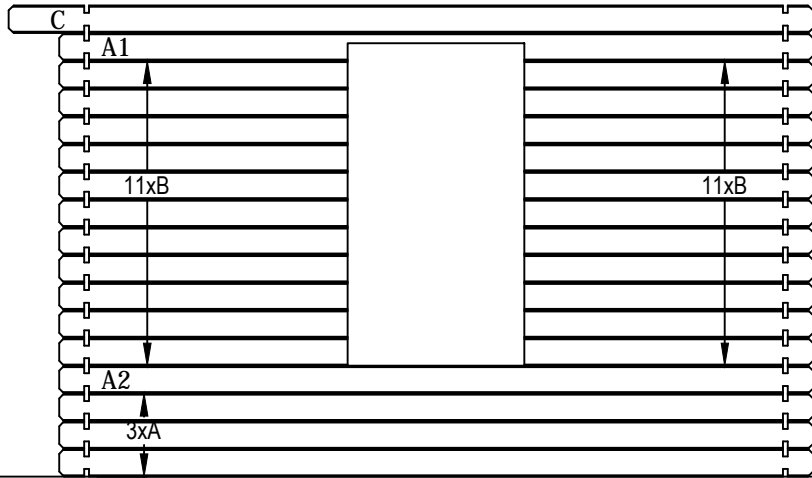

A1

A1

A1

A1

			90										either		
30			70	20	85	0	30	0	15	325	20	320	65	190	660
25 screw latch casement	25 SCREW HINGE	25 SCREW	40 screw	40 screw tiles	50 screw	60 screw	80 screw	75 nail EXTRA IF JOIN	75 nail	40 NAIL	25 oval	40 OVAL	panel pin	FELT NAIL	FELT NAIL