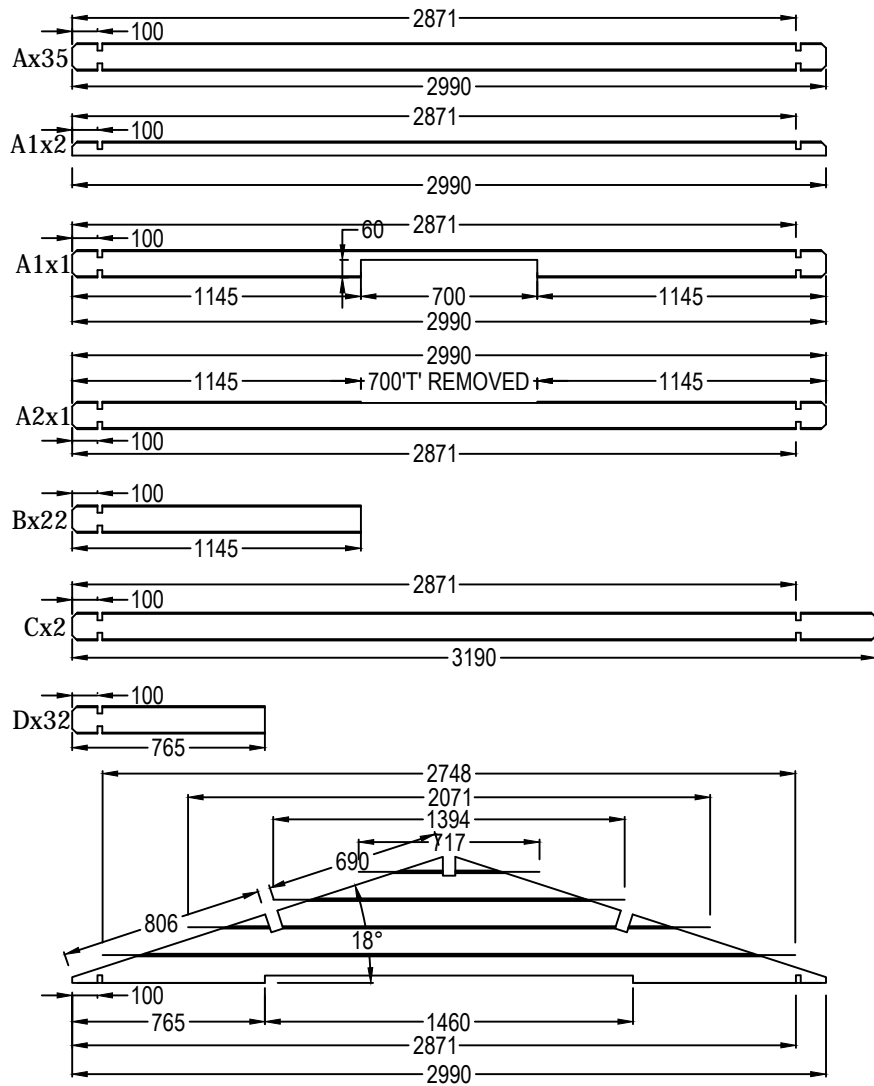

A1

A1

A1

A1

			90										either		
30			70	20	85	0	30	0	15	325	20	320	65	190	660
25 screw latch casement	25 SCREW HINGE	25 SCREW	40 screw	40 screw tiles	50 screw	60 screw	80 screw	75 nail EXTRA IF JOIN	75 nail	40 NAIL	25 oval	40 OVAL	panel pin	FELT NAIL	FELT NAIL

10x10 Barnsdale 19mm

all kit windows with no hinges or bolts fitted EXCEPT SHUTTERS

PAD BOLTS		
Door knobs for Rim lock	1 Set	
continuous hinge		not in nail bag
door bolts		Brass or chrome ?
CASEMENT SET	1	
HINGES	2	
Door handles for		not in nail bag