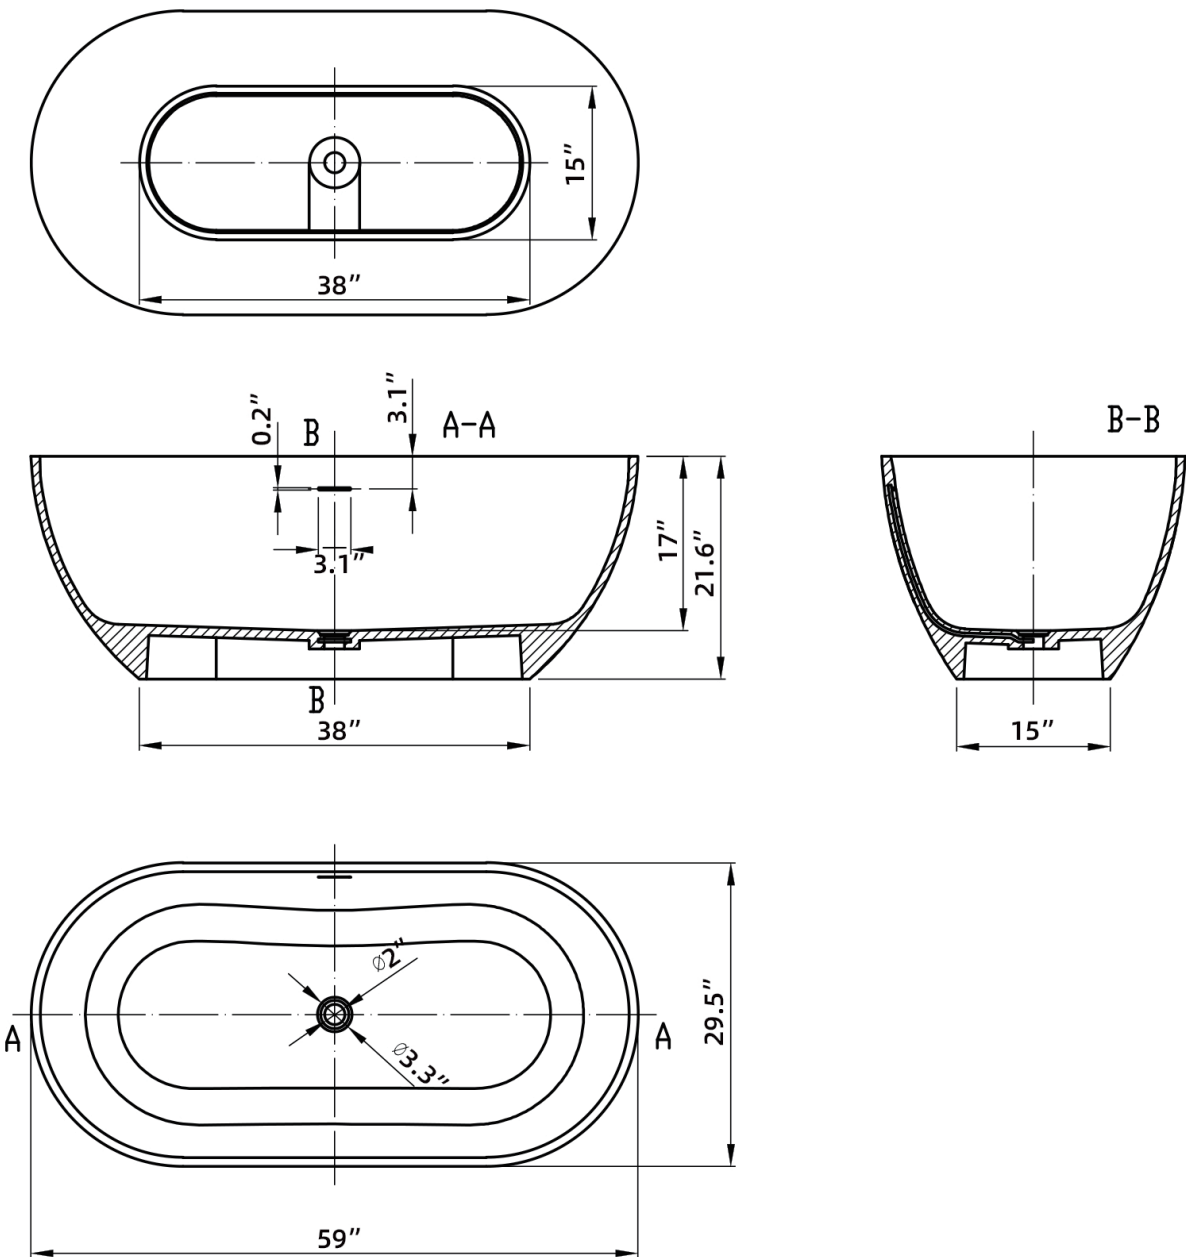

Dimension/Specification

Sku RX-S05-59DG