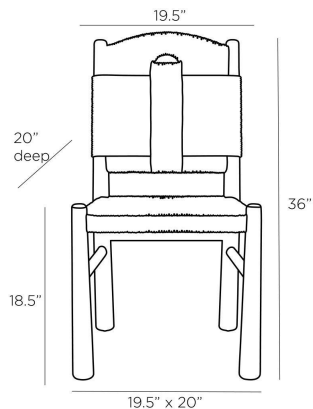

## SOLANGE DINING CHAIR

5775  
H: 36 IN, W: 19.5 IN, D: 20 IN,  
Tobacco Wash

The Solange dining chair is rendered in playful shapes and artisanal materials. The clever chair, created in sable finished mango wood and woven, tobacco-washed paper cord, features a carved opening at the top of the frame for easy carriage from room to room. Finish will vary.<br />

### DIMENSIONS

Foot Print	W: 19.5 IN, D: 20 IN
Leg	H: 16.5 IN
Seat	H: 18.5 IN, W: 18 IN, D: 17 IN
Seat Back	H: 19 IN
Diagonal Dimension	42.5 IN
Clearance	16.5 IN