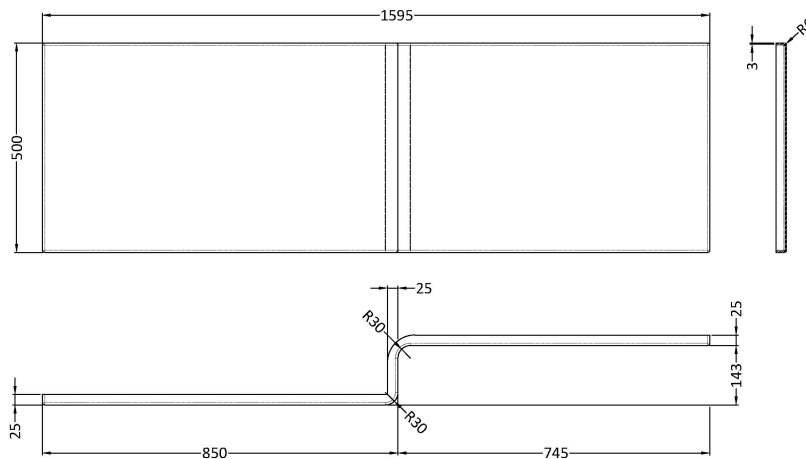

Sales Code: WBS303

Description: 1600 Square Sh Bath Front Panel Acrylic

Product Dimensions

Length (mm):	0
Width (mm):	0
Depth (mm):	0
Nett Weight (kg):	3.6

Packaging Dimensions

Length (mm):	1620
Width (mm):	530
Depth (mm):	45
Gross Weight (kg):	3.6

Packaging Data

Box Colour:	Polybagged With End Caps
Box Qty:	0
Label Size:	0 x 0
Label Colour:	White Label
Label Qty:	0

Outer Box Dimensions (If Applicable)

Length (mm):	
Width (mm):	
Height (mm):	
Gross Weight (kg):	
Barcode:	5056211822257

Product Details

Country of Origin:	Turkey
Fitting Instruction:	Yes
Certification:	FSC: N/A CE & UKCA: N/A
Material Colour Reference:	European White
Product Material:	Acrylic
Material Thickness:	
Volume (Ltr):	N/A
Displaced Capacity:	N/A
Leg Set Included:	Not Applicable
Waste Included:	Not Applicable
Drilled/Undrilled:	Not Applicable
Includes Grips:	Not Applicable
Embossed:	No
No of Tapholes:	Not Applicable
Anti-Slip:	Not Applicable