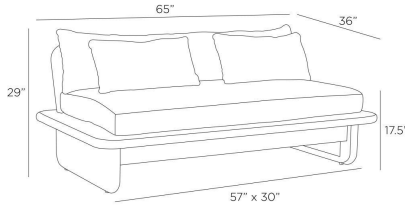

FARGO OUTDOOR SETTEE

FFS05

H: 29 IN, W: 65 IN, D: 36 IN,
Shale Outdoor Texture

Playful yet contemporary, this small settee draws inspiration from the best Japanese design. Constructed of weathered teak wood, the planar form is finished with rounded edges and a deeper seat. Our Shale Outdoor Texture cushion and two lumbar pillows make this style the ultimate in lounging. Stylish on its own or when grouped in a pair. Wood will vary.

Foot Print	W: 57 IN, D: 30 IN
Leg	H: 9.5 IN, W: 2 IN, D: 30 IN
Seat	H: 17.5 IN, W: 57 IN, D: 30 IN
Seat Back	H: 11 IN, W: 57 IN, D: 8 IN
Pillow Size	11" x 22" x 7"
Diagonal Dimension	47 IN
Clearance	5.5 IN