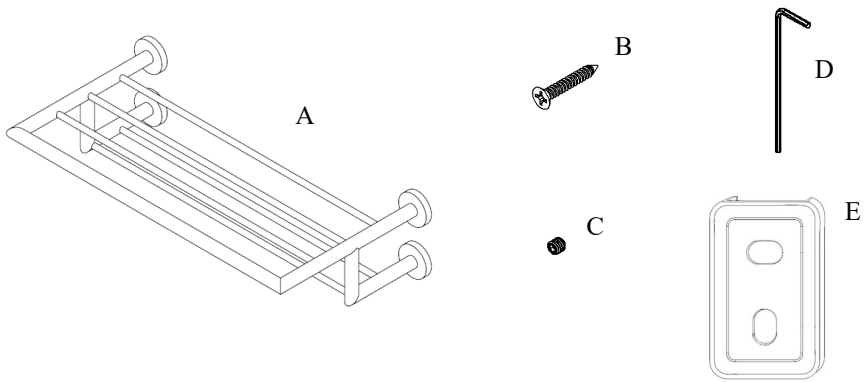

Summit Double Towel Shelf Installation Guide

Parts Included	QTY
A - Double Towel Shelf	1
B - Screw	4
C - Set Screw	2
D - Allen Key	1
E - Bracket	2

Model #	Description	Finish	Weight (lb)	WxHxD (mm)	WxHxD (Inches)	Metal Type
	Double Towel Shelf	Chrome	2.7	553 x 137 x 270	21.8 x 5.4 x 10.6	Brass
	Double Towel Shelf	Brushed Nickel	2.7	553 x 137 x 270	21.8 x 5.4 x 10.6	Brass
	Double Towel Shelf	Matte Black	2.7	553 x 137 x 270	21.8 x 5.4 x 10.6	Brass