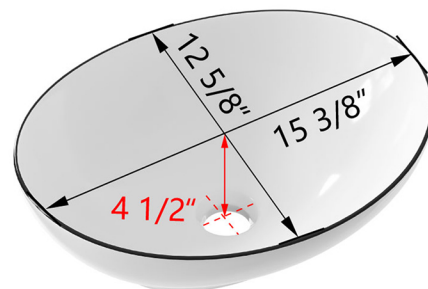

Model #DV-1V0333

Overall Dimension: 16 5/16" L x 13 3/16" W x 5 1/2" H

Features:

- Our oval bathroom vessel sink features a white basin with a black border, offering a chic and modern aesthetic that enhances your bathroom decor.
- The distinctive oval shape adds an artistic flair, making it a statement piece for any bathroom.
- Made from premium ceramic, this sink offers low water absorption, high acid tolerance, and excellent stain durability, ensuring easy maintenance and long-term performance.
- The smooth, rounded corners are designed for safety, preventing accidental bumps and bruises.
- With a depth of 4 1/2 inches, this vessel sink is splash-proof, keeping your countertop dry while washing hands or brushing teeth.

Package Included:

• Vessel Sink

• User Manual

Technical Specifications:

- + Product Size: 16 5/16" L x 13 3/16" W x 5 1/2" H
- + Sink Interior Size: 15 3/8" L x 12 5/8" W x 4 1/2"H
- + Weight: 12.13 lbs
- + Color: White Basin + Black Edge
- + Drain: 1 3/4" Diameter