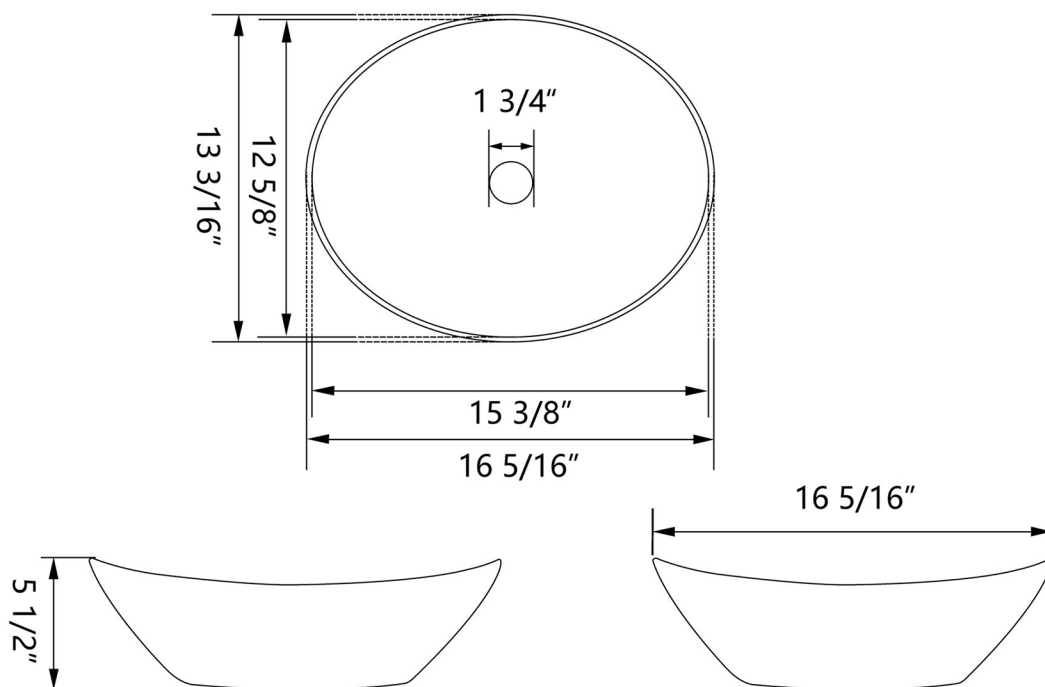

Model #DV-1V0333

Overall Dimension: 16 5/16" L x 13 3/16" W x 5 1/2" H

Features:

- Our oval bathroom vessel sink features a white basin with a black border, offering a chic and modern aesthetic that enhances your bathroom decor.
- The distinctive oval shape adds an artistic flair, making it a statement piece for any bathroom.
- Made from premium ceramic, this sink offers low water absorption, high acid tolerance, and excellent stain durability, ensuring easy maintenance and long-term performance.
- The smooth, rounded corners are designed for safety, preventing accidental bumps and bruises.
- With a depth of 4 1/2 inches, this vessel sink is splash-proof, keeping your countertop dry while washing hands or brushing teeth.

Package Included:

• Vessel Sink

• User Manual

Technical Specifications:

- + Product Size: 16 5/16" L x 13 3/16" W x 5 1/2" H
- + Sink Interior Size: 15 3/8" L x 12 5/8" W x 4 1/2"H
- + Weight: 12.13 lbs
- + Color: White Basin + Black Edge
- + Drain: 1 3/4" Diameter