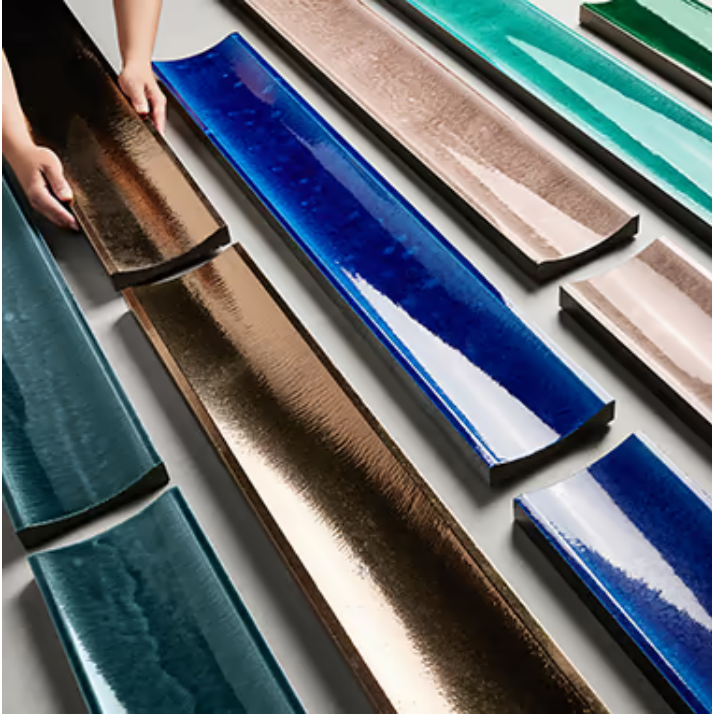

LAVA ART FLUTED HARBOR BLUE 6X36 3D GLOSSY LAVA STONE TILE

Light reflects beautifully off the glossy surface of the Lava Art Fluted Harbor Blue 6x36 3D Glossy Lava Stone Tile, enhancing its softly curved shape. This heirloom-quality blue-green tile adds a sophisticated look whether stacked vertically or horizontally.

Stone Type
Lava Stone

Style
Art Deco, Classic, Mid Century, Rustic

Tile Thickness
Low: 15 mm | High: 30 mm

Tile Use
Backsplash, Bathroom Wall, Kitchen Wall,
Outdoor Wall, Shower Wall, Wall Tile

Weight
36.4 lbs

DIMENSIONS

Sample Size
3" x 6"

LAVA ART FLUTED

The rugged beauty of authentic lava stone makes a dramatic statement in the Lava Art Fluted collection. Available in an array of vibrant, glossy colors, these hand-glazed, natural stone tiles have been designed to fit perfectly under kitchen islands and bars between the counter and the toe kick. This collection of ultra-durable gently curved tiles was developed exclusively for TileBar.