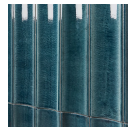

LAVA ART FLUTED HARBOR BLUE 6X36 3D GLOSSY LAVA STONE TILE

Light reflects beautifully off the glossy surface of the Lava Art Fluted Harbor Blue 6x36 3D Glossy Lava Stone Tile, enhancing its softly curved shape. This heirloom-quality blue-green tile adds a sophisticated look whether stacked vertically or horizontally.

COLORS

Adriatic
Blue

Aegean
Green

Aquamarir

Coral

+2

SPECIFICATIONS

Colorway
Blue

Commercial
Wall Only

Finish
Glossy

Item Size
5.90" x 35.98"

Material
Lava Stone

Residential
Wall Only

PRODUCT GALLERY

DETAILED SPECS

Available Sizes
6x36"

DIMENSIONS

Sample Size
3" x 6"

LAVA ART FLUTED

The rugged beauty of authentic lava stone makes a dramatic statement in the Lava Art Fluted collection. Available in an array of vibrant, glossy colors, these hand-glazed, natural stone tiles have been designed to fit perfectly under kitchen islands and bars between the counter and the toe kick. This collection of ultra-durable gently curved tiles was developed exclusively for TileBar.