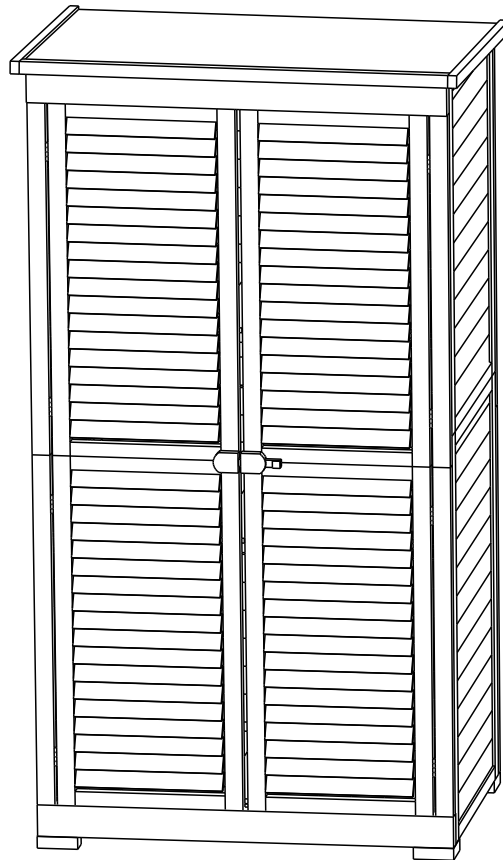

30Mins

x2

CUSTOMER FIRST, SERVICE FOREMOST!

Questions? Issues?

CONTACT US

REPLY WITHIN 24 HOURS ON WEEKDAYS

Parts List

Label	Part Image	Description	Qty
A		3.5x40MM	x44
B		3.5x30MM	x20
C		3.5x35MM	x8
①		Upper Left Door Panel	x1
②		Lower Left Door Panel	x1
③		Upper Right Door Panel	x1
④		Lower Right Door Panel	x1
⑤		Lower Side Panel	x2
⑥		Lower Back Panel	x1

Parts List

Label	Part Image	Description	Qty
⑦		Top Door Backstop Lintel	x1
⑧		Lower Door Backstop Sill	x1
⑨		Upper Left Side Panel	x1
⑩		Upper Right Side Panel	x1
⑪		Fixed Slat	x1
⑫		Right Door Knob	x1
⑬		Left Door Knob	x1
⑭		Door Bolt	x1
⑮		Shelf Panel Track	x4
⑯		Corner Base Brick	x4
⑰		Upper Back Panel	x1
⑱		Roof	x1