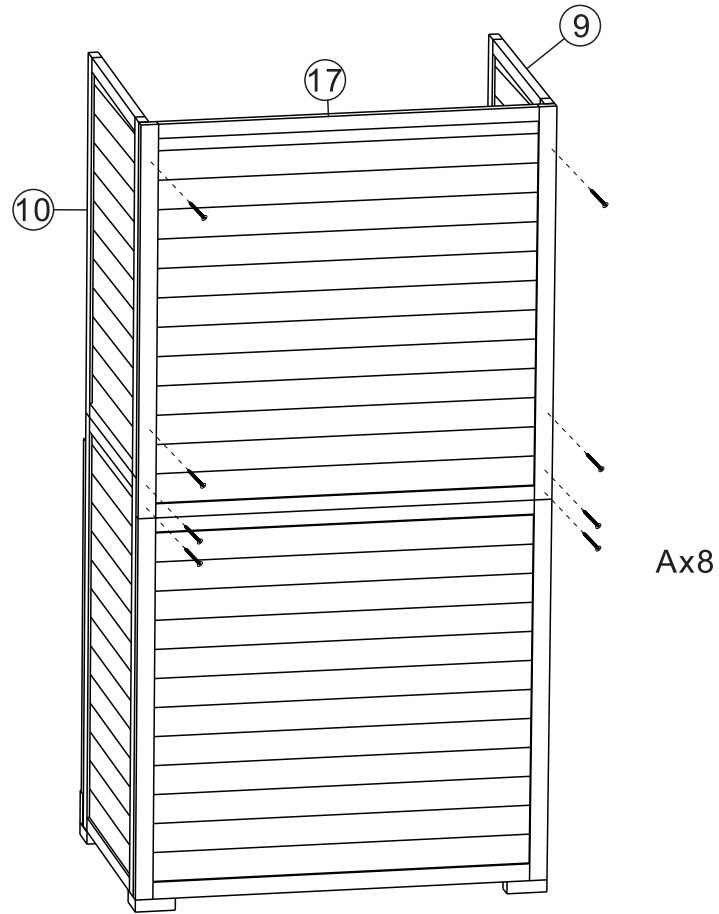

30Mins

x2

CUSTOMER FIRST, SERVICE FOREMOST!

Questions? Issues?

CONTACT US

REPLY WITHIN 24 HOURS ON WEEKDAYS

Parts List

Label	Part Image	Description	Qty
A		3.5x40MM	x44
B		3.5x30MM	x20
C		3.5x35MM	x8
①		Upper Left Door Panel	x1
②		Lower Left Door Panel	x1
③		Upper Right Door Panel	x1
④		Lower Right Door Panel	x1
⑤		Lower Side Panel	x2
⑥		Lower Back Panel	x1

Parts List

Label	Part Image	Description	Qty
⑦		Top Door Backstop Lintel	x1
⑧		Lower Door Backstop Sill	x1
⑨		Upper Left Side Panel	x1
⑩		Upper Right Side Panel	x1
⑪		Fixed Slat	x1
⑫		Right Door Knob	x1
⑬		Left Door Knob	x1
⑭		Door Bolt	x1
⑮		Shelf Panel Track	x4
⑯		Corner Base Brick	x4
⑰		Upper Back Panel	x1
⑱		Roof	x1

Parts List

Label	Part Image	Description	Qty
①9		Shelf Board	x2
②0		Bottom Board	x1

Step1

Step2

Step3

Step4

Step5

Step6