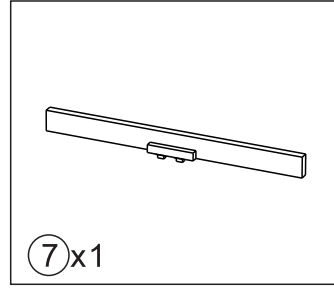

30Mins

x2

CUSTOMER FIRST, SERVICE FOREMOST!

Questions? Issues?

CONTACT US

REPLY WITHIN 24 HOURS ON WEEKDAYS

Parts List

Label	Part Image	Description	Qty
A		3.5x40MM	x44
B		3.5x30MM	x20
C		3.5x35MM	x8
①		Upper Left Door Panel	x1
②		Lower Left Door Panel	x1
③		Upper Right Door Panel	x1
④		Lower Right Door Panel	x1
⑤		Lower Side Panel	x2
⑥		Lower Back Panel	x1

Parts List

Label	Part Image	Description	Qty
⑦		Top Door Backstop Lintel	x1
⑧		Lower Door Backstop Sill	x1
⑨		Upper Left Side Panel	x1
⑩		Upper Right Side Panel	x1
⑪		Fixed Slat	x1
⑫		Right Door Knob	x1
⑬		Left Door Knob	x1
⑭		Door Bolt	x1
⑮		Shelf Panel Track	x4
⑯		Corner Base Brick	x4
⑰		Upper Back Panel	x1
⑱		Roof	x1

Parts List

Label	Part Image	Description	Qty
①9		Shelf Board	x2
②0		Bottom Board	x1

Step1

Step2

Step3

Step4

Step5

Step6