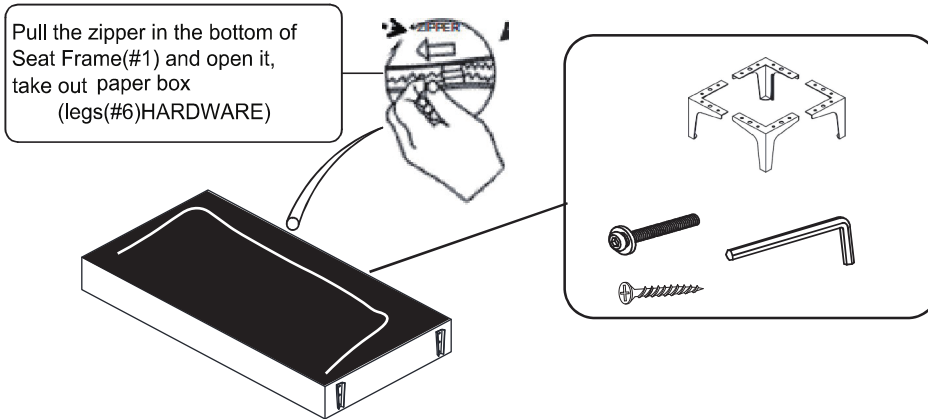

#C 8 pcs

FLAT WASHER 16mm

#D 8 pcs

SPRING WASHER

#E 16 pcs

Screw 40mm L

ASSEMBLY INSTRUCTIONS

STEP1:

STEP2:

STEP3:

ASSEMBLY INSTRUCTIONS

STEP4:

STEP5:

STEP6:

ASSEMBLY COMPLETED

Please ensure the furniture rests on an even and flat surface. If the product wobbles or feels loose, double-check all bolts and/or screws are properly tightened and secured.