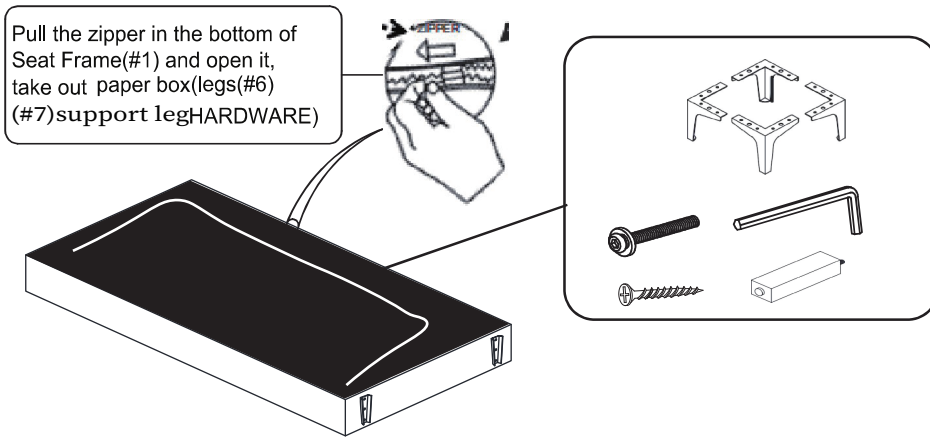

SPRING WASHER

#E 16 pcs

Screw 40mm L

ASSEMBLY INSTRUCTIONS

STEP1:

STEP2:

STEP3:

ASSEMBLY INSTRUCTIONS

STEP 4:

STEP 5:

STEP 6:

ASSEMBLY COMPLETED

Please ensure the furniture rests on an even and flat surface. If the product wobbles or feels loose, double-check all bolts and/or screws are properly tightened and secured.