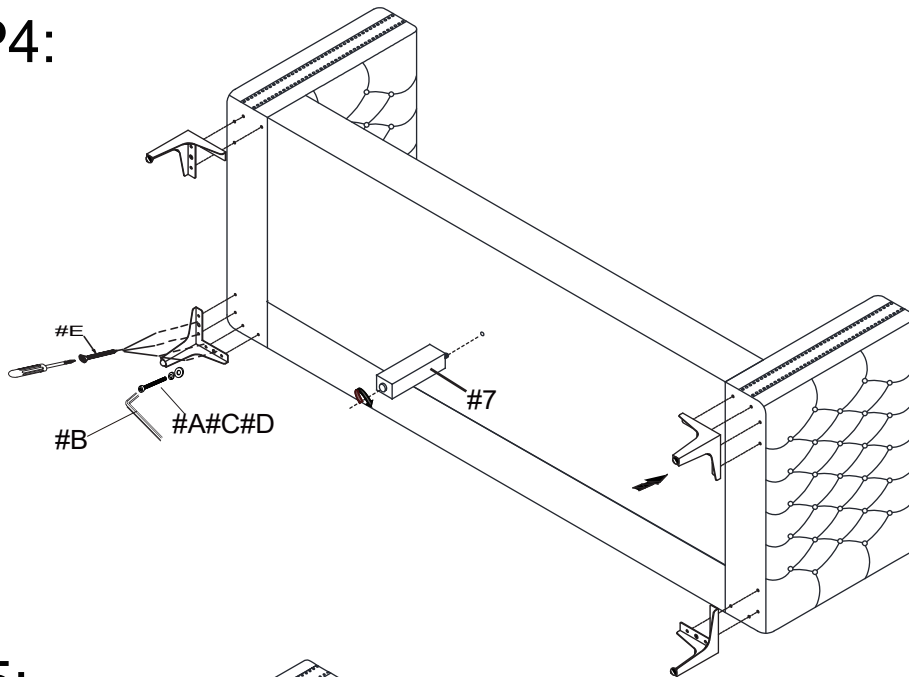

SPRING WASHER

#E 16 pcs

Screw 40mm L

ASSEMBLY INSTRUCTIONS

STEP1:

STEP2:

STEP3:

ASSEMBLY INSTRUCTIONS

STEP 4:

STEP 5:

STEP 6:

ASSEMBLY COMPLETED

Please ensure the furniture rests on an even and flat surface. If the product wobbles or feels loose, double-check all bolts and/or screws are properly tightened and secured.