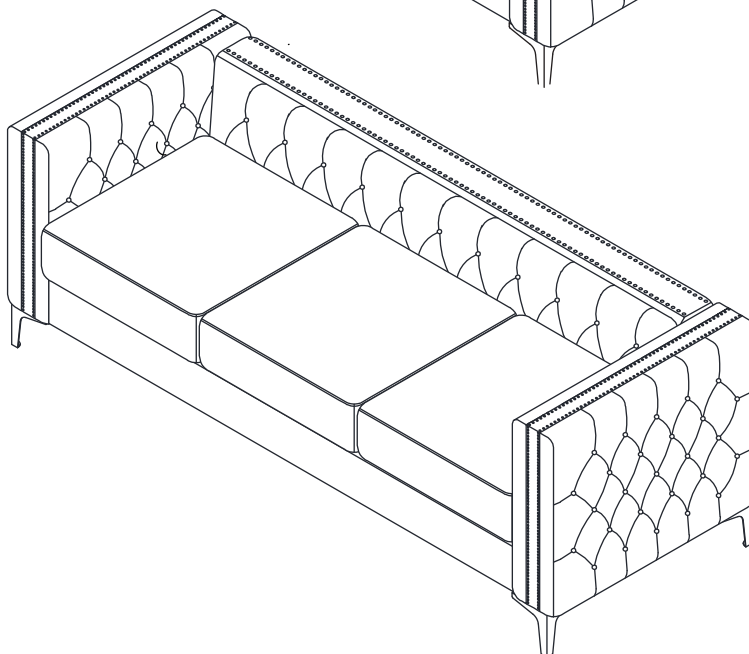

ASSEMBLY COMPLETED

Please ensure the furniture rests on an even and flat surface. If the product wobbles or feels loose, double-check all bolts and/or screws are properly tightened and secured.

✓ Keep this handy!

Please retain this instruction manual and any order-related information for future reference.

✓ Lift, don't drag!

To avoid damage to product please always LIFT the product when transporting or adjusting the placement.