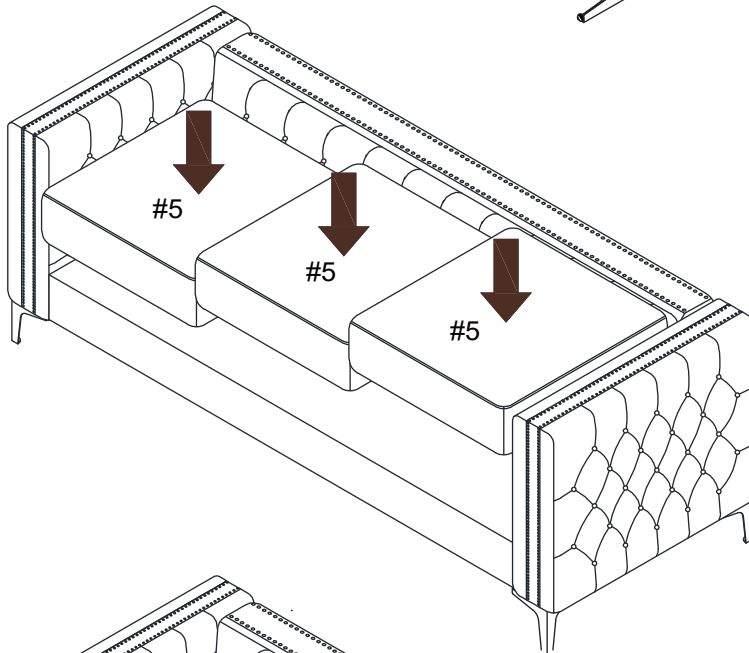

ASSEMBLY INSTRUCTIONS

STEP 4:

STEP 5:

STEP 6:

ASSEMBLY COMPLETED

Please ensure the furniture rests on an even and flat surface. If the product wobbles or feels loose, double-check all bolts and/or screws are properly tightened and secured.

✓ Keep this handy!

Please retain this instruction manual and any order-related information for future reference.

✓ Lift, don't drag!

To avoid damage to product please always LIFT the product when transporting or adjusting the placement.