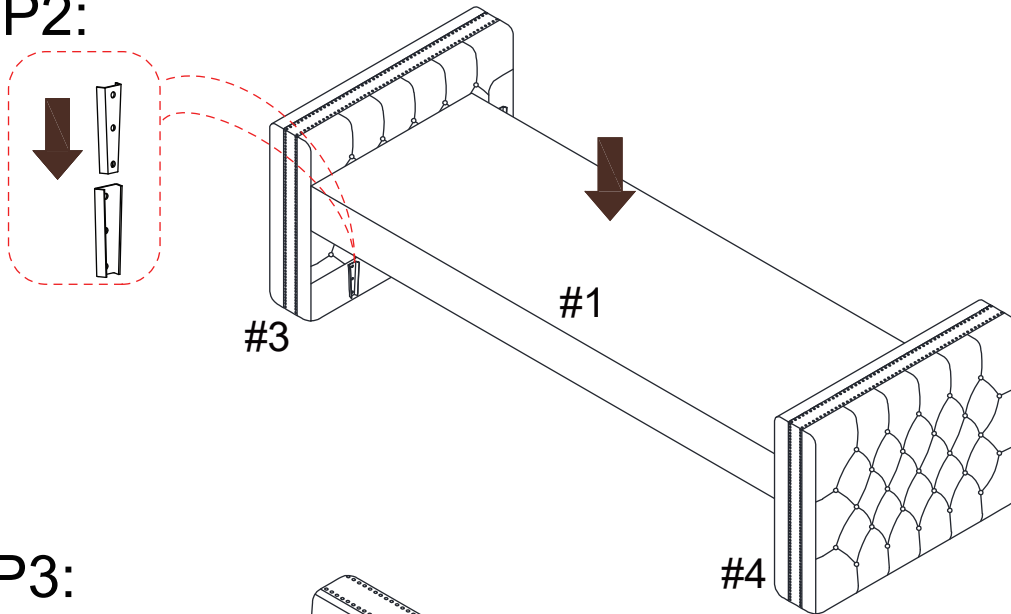

SPRING WASHER

#E 16 pcs

Screw 40mm L

ASSEMBLY INSTRUCTIONS

STEP1:

STEP2:

STEP3:

ASSEMBLY INSTRUCTIONS