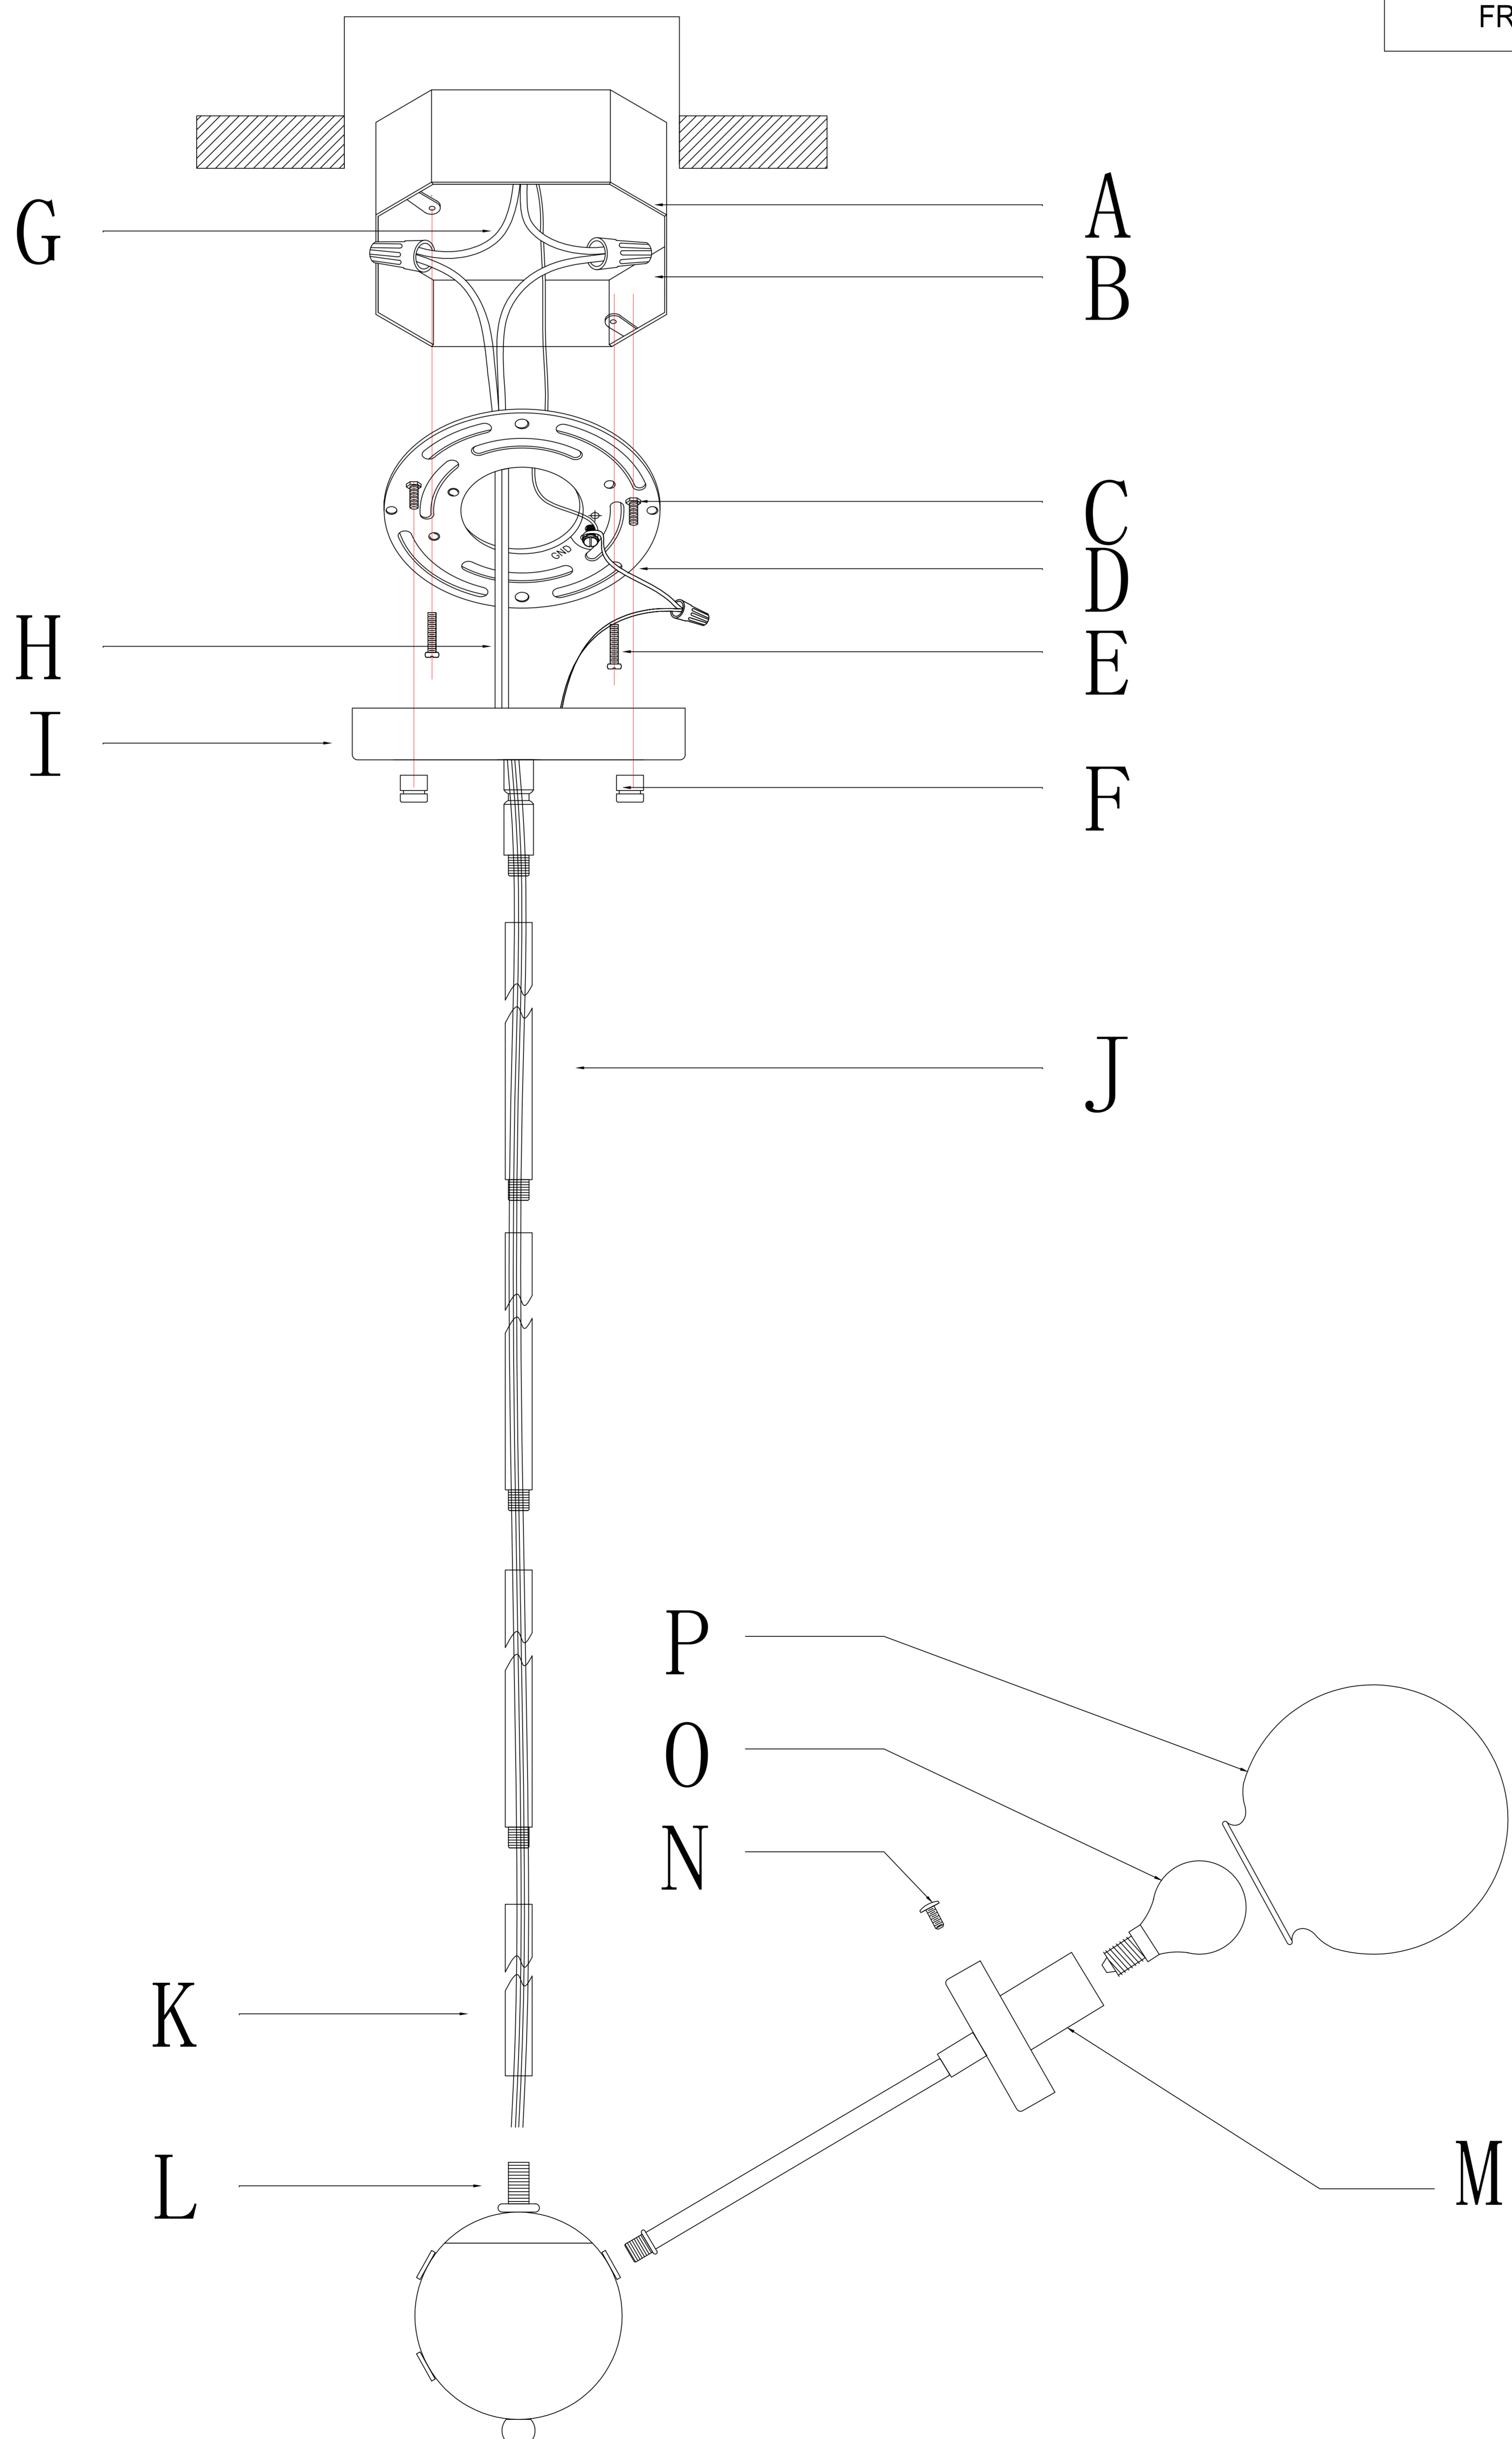

Caution: Electrician installation highly recommended. All glass is fragile, use care when handling glass component(s) and or lamp(s). Read instructions carefully and turn electricity off at the main circuit breaker panel before beginning installation.

Assembly Steps

1. I. K. J. M → L
2. E. D → A
3. G. H → B
4. F. I → C
5. O. P. N → M

Part included		
QTY	Part Description	Code
0	Junction box	A
3	wires nuts	B
2	Mounting screws	C
1	Mounting bracket	D
2	Studs	E
2	Ball nuts	F
0	Leading wires	G
2	Wires	H
1	Canopy	I
3	12" Tube	J
1	6" Tube	K
1	Frame	L
9	Socket	M
27	Screw	N
0	Lighting bulb	O
9	Glass	P