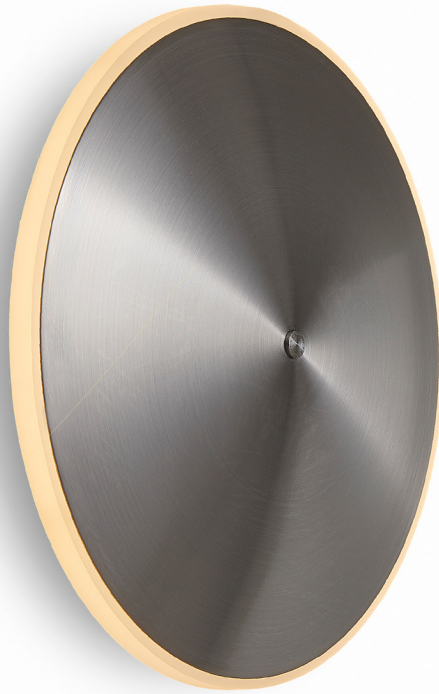

## Sconce10 Steel GP2010-S

### Available colors

Brass

Steel

	North America	Europe
<b>LED</b>	12W LED, 110-277V, 0-10v dimming	12W LED, 220-240V
<b>Color temperature</b>	2700K	2700K
<b>Lumen output</b>	300lm	300lm
<b>Material</b>	Stainless steel, acrylic diffuser	Stainless steel, acrylic diffuser
<b>Size</b>	Ø 10, H 10 (in)	Ø 24, H 23 (cm)
<b>Weight</b>	3,5lbs	1,6kg
<b>Country of origin</b>	United States/The Netherlands	The Netherlands
<b>Certification</b>		