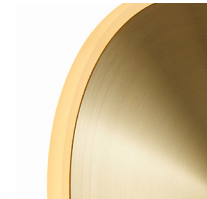

### Available colors

Brass

Steel

	North America	Europe
<b>LED</b>	12W LED, 110-277V, 0-10v dimming	12W LED, 220-240V
<b>Color temperature</b>	2700K	2700K
<b>Lumen output</b>	300lm	300lm
<b>Material</b>	Stainless steel, acrylic diffuser	Stainless steel, acrylic diffuser
<b>Size</b>	Ø 10, H 10 (in)	Ø 24, H 23 (cm)
<b>Weight</b>	3,5lbs	1,6kg
<b>Country of origin</b>	United States/The Netherlands	The Netherlands
<b>Certification</b>		