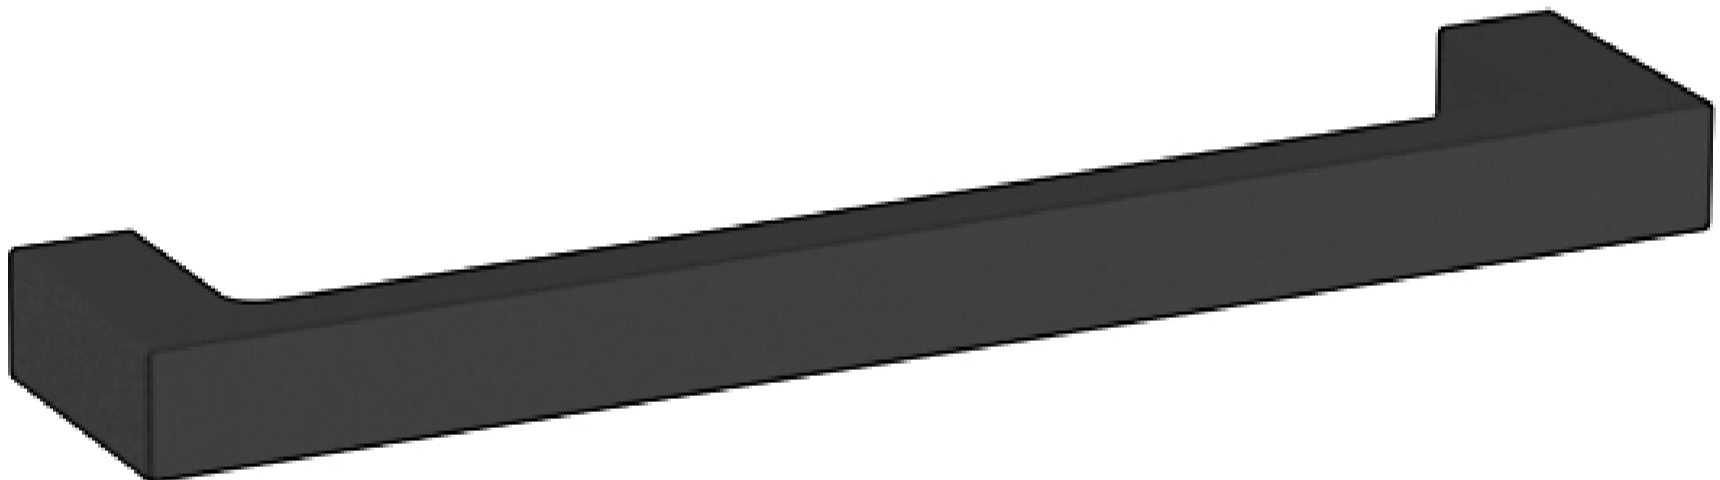

# 4407 CONTEMPORARY PULL 6" CTC

## SPECIFICATIONS

STYLE

Contemporary

### Key Features

- ✓ This family is available in a knob, and 4", 6", 12", and 18" Pull
- ✓ Solid brass construction, feeling the difference in quality in every piece of cabinet hardware.
- ✓ A versatile finish featuring a deep solid Matte Black over sanded brass brings a sense of history to country looks and a sense of drama to more contemporary designs.
- ✓ Mounting Hardware included