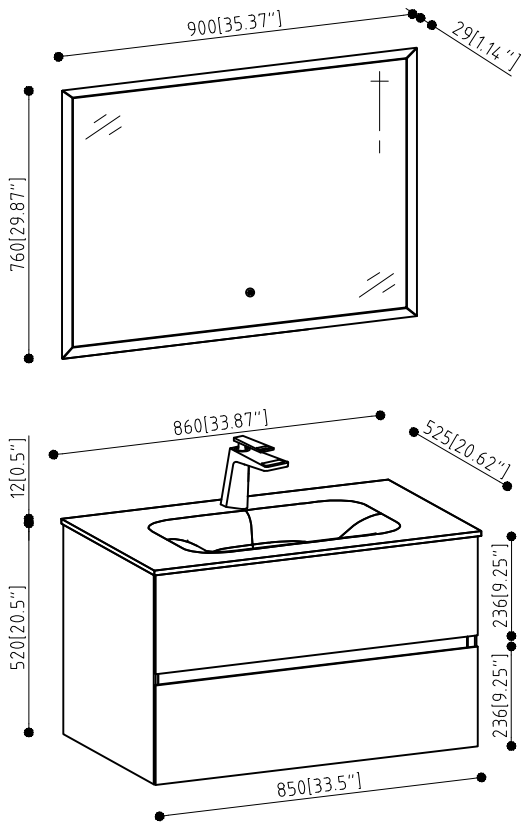

Faucet:

6.3*2.6*6.7inch (W*D*H)

30"

Cabinet :

29.5*20.5*19.7inch (W*D*H)

GW : 30kg NW : 28 kg

CBM : 0.27m³

Basin :

29.87*20.62*6.3inch (W*D*H)

GW : 16kg NW : 15 kg

CBM : 0.11m³

Mirror :

29.5*1.14*29.8inch (W*D*H)

GW : 9kg NW : 6.5kg

CBM : 0.07m³

Faucet:

6.3*2.6*6.7inch (W*D*H)

34"

Cabinet :

33.5*20.5*19.7inch (W*D*H)
 GW :33kg NW:31kg
 CBM:0.31m³

Basin :

33.87*20.62*6.3inch (W*D*H)
 GW :17kg NW:15kg
 CBM:0.11m³

Mirror :

35.37*1.14*29.87inch (W*D*H)
 GW :10.7kg NW:7.7kg
 CBM:0.08m³

Faucet:

6.3*2.6*6.7inch (W*D*H)

48"

Cabinet :

47.25*20.5*19.7inch (W*D*H)
 GW :44kg NW:41kg
 CBM:0.42m³

Basin :

47.62*20.62*6.3inch (W*D*H)
 GW :27.9kg NW:26kg
 CBM:0.16m³

Mirror :