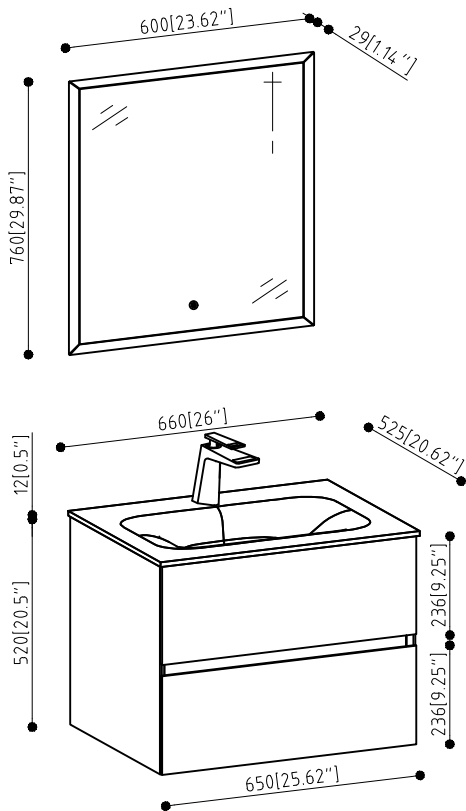

Cabinet :

S' Å S' S' Z * # + Z (W * D * H)

GW : $ + kg NW : $ kg

CBM : 0.24m³

Basin :

S (* S' Å S' (Z Å W * D * H)

GW : # % kg NW : # $ kg

CBM : 0.09m³

Mirror :

S Å (S' * 1.14 * S + Z) (W * D * H)

GW : 7kg NW : 6kg

CBM : 0.07m³

Faucet:

6.3*2.6*6.7inch (W*D*H)