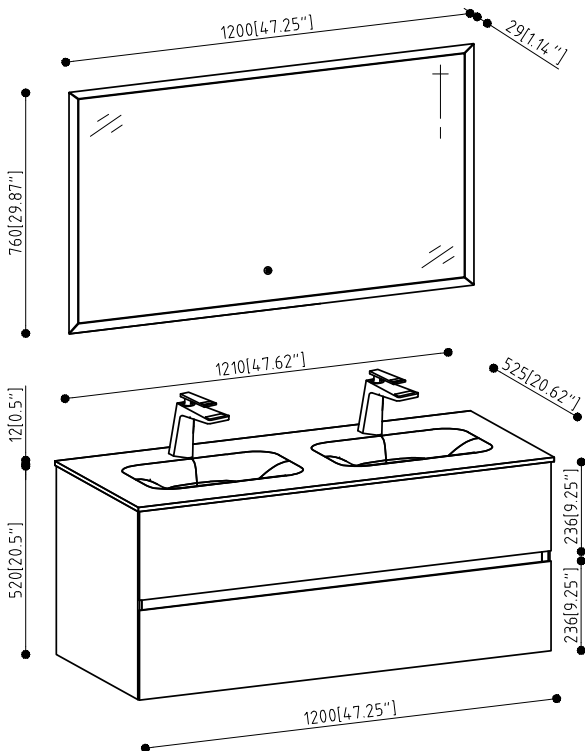

29.87*20.62*6.3inch (W*D*H)

GW : 16kg NW : 15 kg

CBM : 0.11m³

Mirror :

29.5*1.14*29.8inch (W*D*H)

GW : 9kg NW : 6.5kg

CBM : 0.07m³

Faucet:

6.3*2.6*6.7inch (W*D*H)

34"

Cabinet :

33.5*20.5*19.7inch (W*D*H)
 GW :33kg NW:31kg
 CBM:0.31m³

Basin :

33.87*20.62*6.3inch (W*D*H)
 GW :17kg NW:15kg
 CBM:0.11m³

Mirror :

35.37*1.14*29.87inch (W*D*H)
 GW :10.7kg NW:7.7kg
 CBM:0.08m³

Faucet:

6.3*2.6*6.7inch (W*D*H)

48"

Cabinet :

47.25*20.5*19.7inch (W*D*H)
 GW :44kg NW:41kg
 CBM:0.42m³

Basin :

47.62*20.62*6.3inch (W*D*H)
 GW :27.9kg NW:26kg
 CBM:0.16m³

Mirror :

Basin :

59.5*20.62*6.3inch (W*D*H)

GW :29.8kg NW:27.6kg

CBM:0.2m³

Mirror :

59*1.14*29.87inch (W*D*H)

GW :16kg NW:12.5kg

CBM:0.13m³