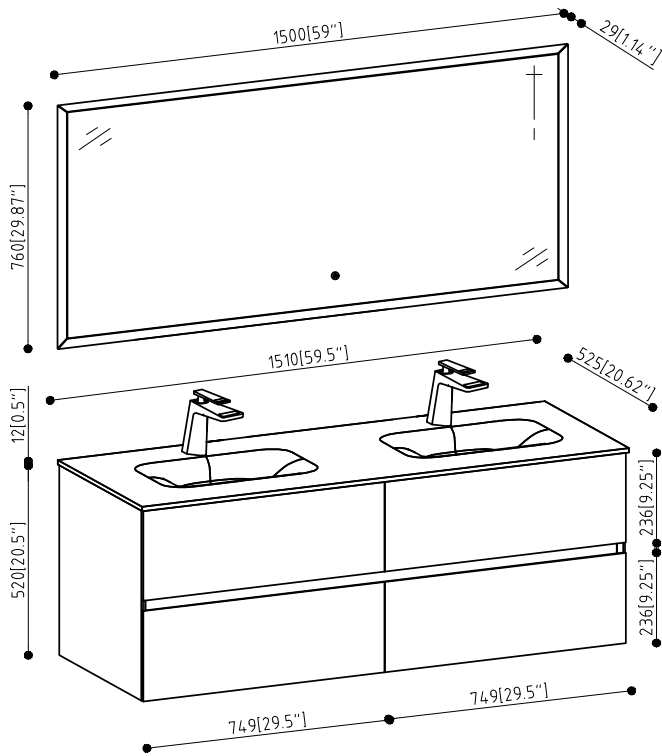

60"

Cabinet :

59*20.5*19.7inch (W*D*H)

GW :59kg NW:55kg

CBM:0.54m³

Basin :

59.5*20.62*6.3inch (W*D*H)

GW :29.8kg NW:27.6kg

CBM:0.2m³

Mirror :

59*1.14*29.87inch (W*D*H)

GW :16kg NW:12.5kg

CBM:0.13m³