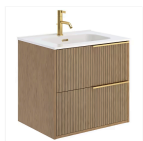

Kora Art Art Faux
Fluted 24" Singl...