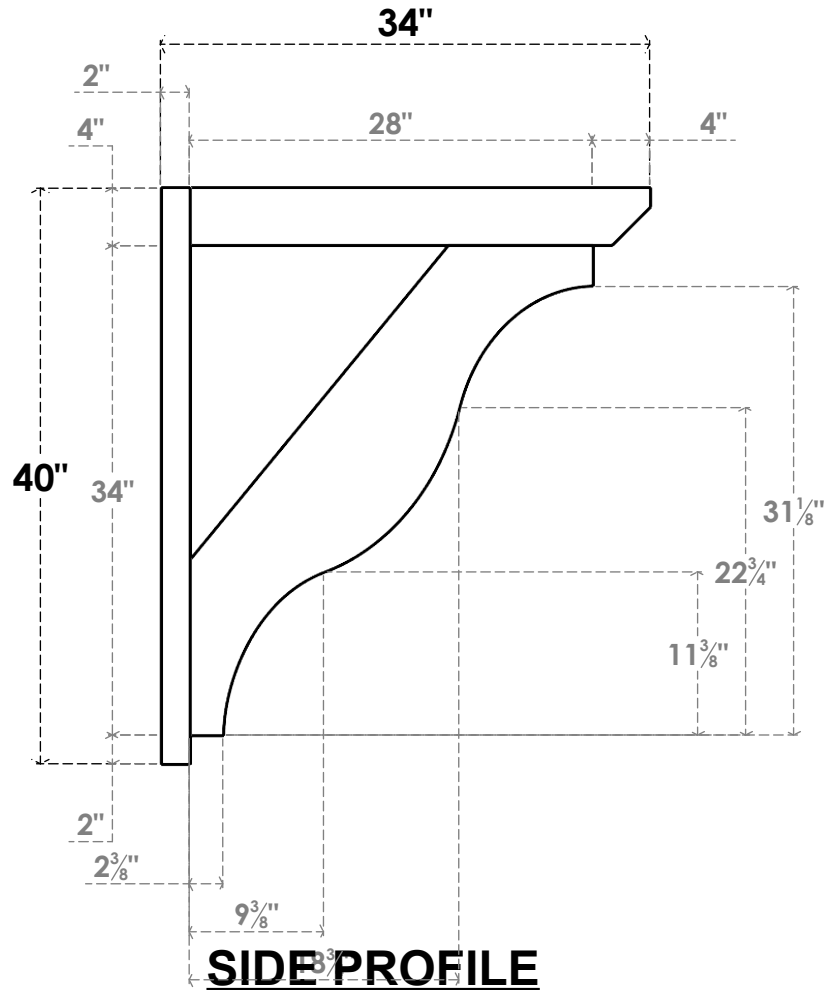

ITEM NUMBER: OUTUROC040X060X34000X40000X040X020X040FST24RCPR

4"W TOP X 6"W BACK X 34"D X 40"H X 4"T TOP X 2"T BACK TIMBERTHANE ROUGH CEDAR FUNSTON FAUX WOOD OPEN OUTLOOKER, SLAT TOP AND BLOCK BACK, 4"W CLOSED BRACE, PRIMED TAN

GENERATED DATE : 07/06/2023

EKENA MILLWORK
2300 WEST MAIN ST.
CLARKSVILLE, TX 75426
TOLL FREE: 866-607-0453
WWW.EKENAMILLWORK.COM

NOTES

1. INSTALLATION TO BE COMPLETED IN ACCORDANCE WITH MANUFACTURER'S SPECIFICATIONS.
2. DRAWING MAY NOT BE TO SCALE
3. THIS DRAWING IS INTENDED FOR DESIGN AND PLANNING PURPOSES ONLY.
4. ALL INFORMATION CONTAINED HEREIN WAS CURRENT AT THE TIME OF DEVELOPMENT BUT MUST BE REVIEWED AND APPROVED BY THE PRODUCT MANUFACTURER TO BE CONSIDERED ACCURATE.
5. TIMBERTHANE ARCHITECTURAL PRODUCTS ARE MADE FROM HIGH DENSITY URETHANE AND COME FACTORY PRIMED