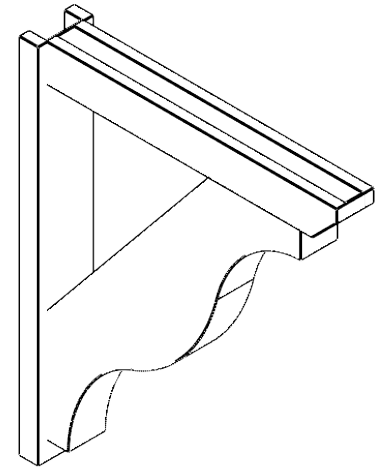

ITEM NUMBER: OUTUROC040X060X34000X40000X040X020X040FST24RCPR

4"W TOP X 6"W BACK X 34"D X 40"H X 4"T TOP X 2"T BACK TIMBERTHANE ROUGH CEDAR FUNSTON FAUX WOOD OPEN OUTLOOKER, SLAT TOP AND BLOCK BACK, 4"W CLOSED BRACE, PRIMED TAN

GENERATED DATE : 07/06/2023

EKENA MILLWORK
2300 WEST MAIN ST.
CLARKSVILLE, TX 75426
TOLL FREE: 866-607-0453
WWW.EKENAMILLWORK.COM

NOTES

1. INSTALLATION TO BE COMPLETED IN ACCORDANCE WITH MANUFACTURER'S SPECIFICATIONS.
2. DRAWING MAY NOT BE TO SCALE
3. THIS DRAWING IS INTENDED FOR DESIGN AND PLANNING PURPOSES ONLY.
4. ALL INFORMATION CONTAINED HEREIN WAS CURRENT AT THE TIME OF DEVELOPMENT BUT MUST BE REVIEWED AND APPROVED BY THE PRODUCT MANUFACTURER TO BE CONSIDERED ACCURATE.
5. TIMBERTHANE ARCHITECTURAL PRODUCTS ARE MADE FROM HIGH DENSITY URETHANE AND COME FACTORY PRIMED