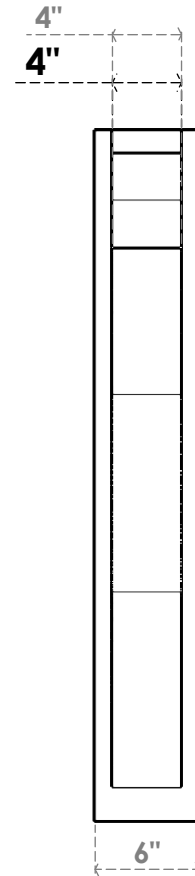

ITEM NUMBER: OUTUROC040X060X34000X40000X040X020X040FST24RCPR

4"W TOP X 6"W BACK X 34"D X 40"H X 4"T TOP X 2"T BACK TIMBERTHANE ROUGH CEDAR FUNSTON FAUX WOOD OPEN OUTLOOKER, SLAT TOP AND BLOCK BACK, 4"W CLOSED BRACE, PRIMED TAN

GENERATED DATE : 07/06/2023

EKENA MILLWORK
2300 WEST MAIN ST.
CLARKSVILLE, TX 75426
TOLL FREE: 866-607-0453
WWW.EKENAMILLWORK.COM

NOTES

1. INSTALLATION TO BE COMPLETED IN ACCORDANCE WITH MANUFACTURER'S SPECIFICATIONS.
2. DRAWING MAY NOT BE TO SCALE
3. THIS DRAWING IS INTENDED FOR DESIGN AND PLANNING PURPOSES ONLY.
4. ALL INFORMATION CONTAINED HEREIN WAS CURRENT AT THE TIME OF DEVELOPMENT BUT MUST BE REVIEWED AND APPROVED BY THE PRODUCT MANUFACTURER TO BE CONSIDERED ACCURATE.
5. TIMBERTHANE ARCHITECTURAL PRODUCTS ARE MADE FROM HIGH DENSITY URETHANE AND COME FACTORY PRIMED