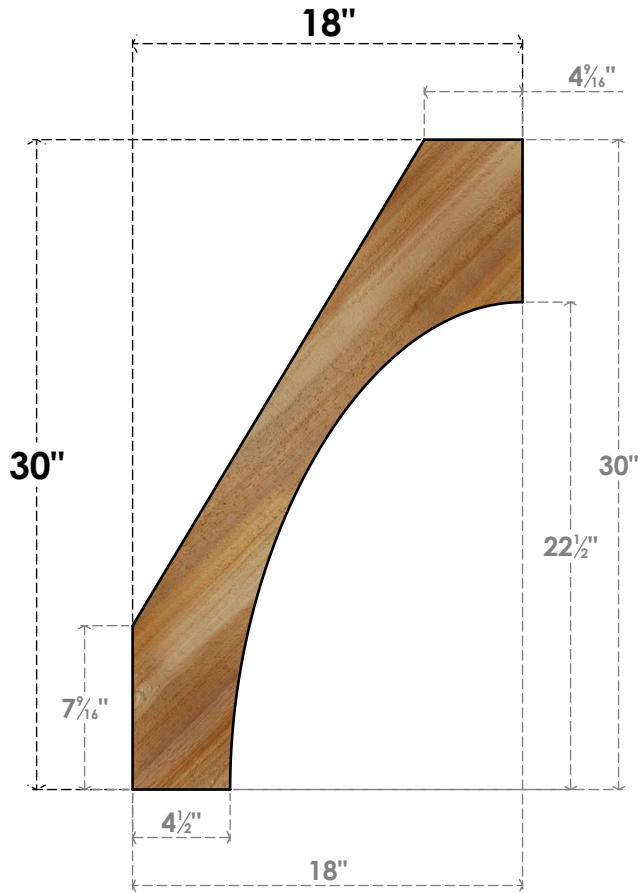

BRC04X18X30WTLOORWR

4"W X 18"D X 30"H WESTLAKE ROUGH SAWN BRACE, WESTERN RED CEDAR

SIDE

FRONT

EKENA MILLWORK
 2300 WEST MAIN ST.
 CLARKSVILLE, TX 75426
 TOLL FREE: 866-607-0453
 WWW.EKENAMILLWORK.COM

NOTES