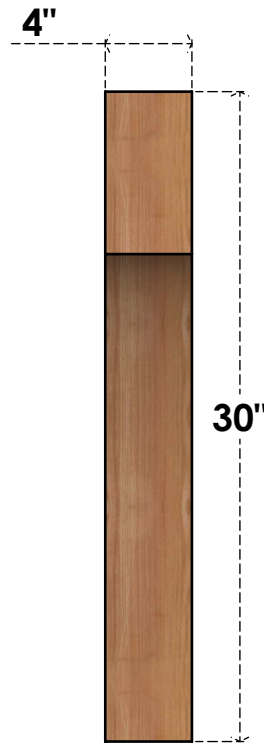

BRC04X18X30WTLOORWR

4"W X 18"D X 30"H WESTLAKE ROUGH SAWN BRACE, WESTERN RED CEDAR

SIDE

FRONT

EKENA MILLWORK
 2300 WEST MAIN ST.
 CLARKSVILLE, TX 75426
 TOLL FREE: 866-607-0453
 WWW.EKENAMILLWORK.COM

NOTES