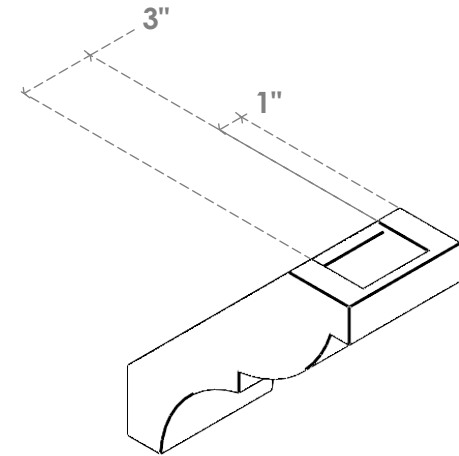

# ITEM NUMBER: BRCURO050X10000X10000VALRCPR

5"W X 10"D X 10"H VALENCIA ROUGH CEDAR WOODGRAIN OPEN  
TIMBERTHANE BRACE, PRIMED TAN

**SIDE PROFILE**

**FRONT PROFILE**

**ISOMETRIC**

EKENA MILLWORK  
2300 WEST MAIN ST.  
CLARKSVILLE, TX 75426  
TOLL FREE: 866-607-0453  
WWW.EKENAMILLWORK.COM

## NOTES

1. INSTALLATION TO BE COMPLETED IN ACCORDANCE WITH MANUFACTURER'S SPECIFICATIONS.
2. DRAWING MAY NOT BE TO SCALE
3. THIS DRAWING IS INTENDED FOR DESIGN AND PLANNING PURPOSES ONLY.
4. ALL INFORMATION CONTAINED HEREIN WAS CURRENT AT THE TIME OF DEVELOPMENT BUT MUST BE REVIEWED AND APPROVED BY THE PRODUCT MANUFACTURER TO BE CONSIDERED ACCURATE.
5. TIMBERTHANE ARCHITECTURAL PRODUCTS ARE MADE FROM HIGH DENSITY URETHANE AND COME FACTORY PRIMED