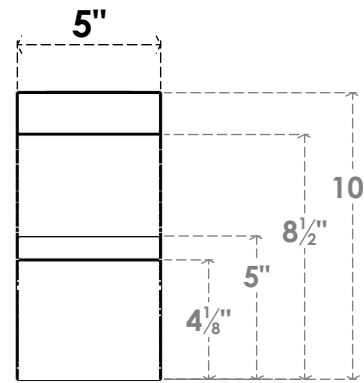

# ITEM NUMBER: BRCURO050X10000X10000VALRCPR

5"W X 10"D X 10"H VALENCIA ROUGH CEDAR WOODGRAIN OPEN  
TIMBERTHANE BRACE, PRIMED TAN

**SIDE PROFILE**

**FRONT PROFILE**

**ISOMETRIC**

EKENA MILLWORK  
2300 WEST MAIN ST.  
CLARKSVILLE, TX 75426  
TOLL FREE: 866-607-0453  
WWW.EKENAMILLWORK.COM

## NOTES

1. INSTALLATION TO BE COMPLETED IN ACCORDANCE WITH MANUFACTURER'S SPECIFICATIONS.
2. DRAWING MAY NOT BE TO SCALE
3. THIS DRAWING IS INTENDED FOR DESIGN AND PLANNING PURPOSES ONLY.
4. ALL INFORMATION CONTAINED HEREIN WAS CURRENT AT THE TIME OF DEVELOPMENT BUT MUST BE REVIEWED AND APPROVED BY THE PRODUCT MANUFACTURER TO BE CONSIDERED ACCURATE.
5. TIMBERTHANE ARCHITECTURAL PRODUCTS ARE MADE FROM HIGH DENSITY URETHANE AND COME FACTORY PRIMED