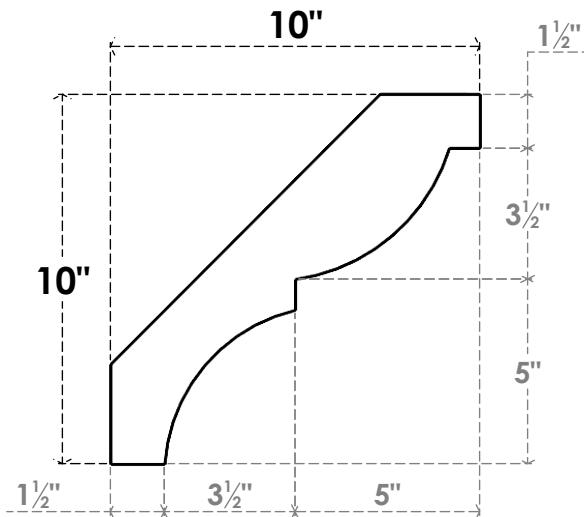

# ITEM NUMBER: BRCURO050X10000X10000VALRCPR

5"W X 10"D X 10"H VALENCIA ROUGH CEDAR WOODGRAIN OPEN  
TIMBERTHANE BRACE, PRIMED TAN

**SIDE PROFILE**

**FRONT PROFILE**

**ISOMETRIC**

EKENA MILLWORK  
2300 WEST MAIN ST.  
CLARKSVILLE, TX 75426  
TOLL FREE: 866-607-0453  
WWW.EKENAMILLWORK.COM

## NOTES

1. INSTALLATION TO BE COMPLETED IN ACCORDANCE WITH MANUFACTURER'S SPECIFICATIONS.
2. DRAWING MAY NOT BE TO SCALE
3. THIS DRAWING IS INTENDED FOR DESIGN AND PLANNING PURPOSES ONLY.
4. ALL INFORMATION CONTAINED HEREIN WAS CURRENT AT THE TIME OF DEVELOPMENT BUT MUST BE REVIEWED AND APPROVED BY THE PRODUCT MANUFACTURER TO BE CONSIDERED ACCURATE.
5. TIMBERTHANE ARCHITECTURAL PRODUCTS ARE MADE FROM HIGH DENSITY URETHANE AND COME FACTORY PRIMED