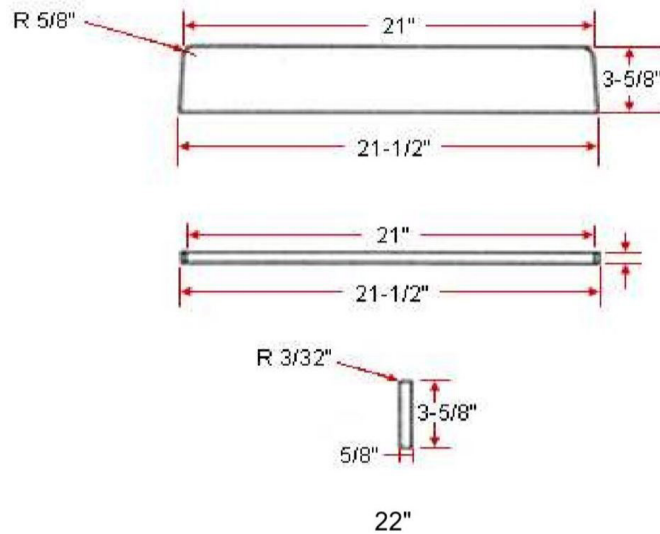

Universal Cultured Marble Side Splash 22"

VANITY TOPS

Solid White

SPECIFICATIONS

MATERIAL:	Cultured Marble
TOOLS NEEDED FOR INSTALLATION:	100% silicone
ASSEMBLED DIMENSIONS:	0.625" H x 21.5" L x
ASSEMBLED WEIGHT:	3.59 lbs.
FAUCET TYPE:	N/A
NUMBER OF MOUNTING HOLES:	N/A
BOWL MATERIAL:	N/A
BACK SPLASH INCLUDED:	No
COLOR:	Solid White
NUMBER OF BOWLS:	N/A
BOWL DIMENSIONS:	N/A
BOWL SHAPE:	N/A
SINK THICKNESS:	0.59"
MOUNTING TYPE:	N/A
OVERFLOW HOLE:	N/A