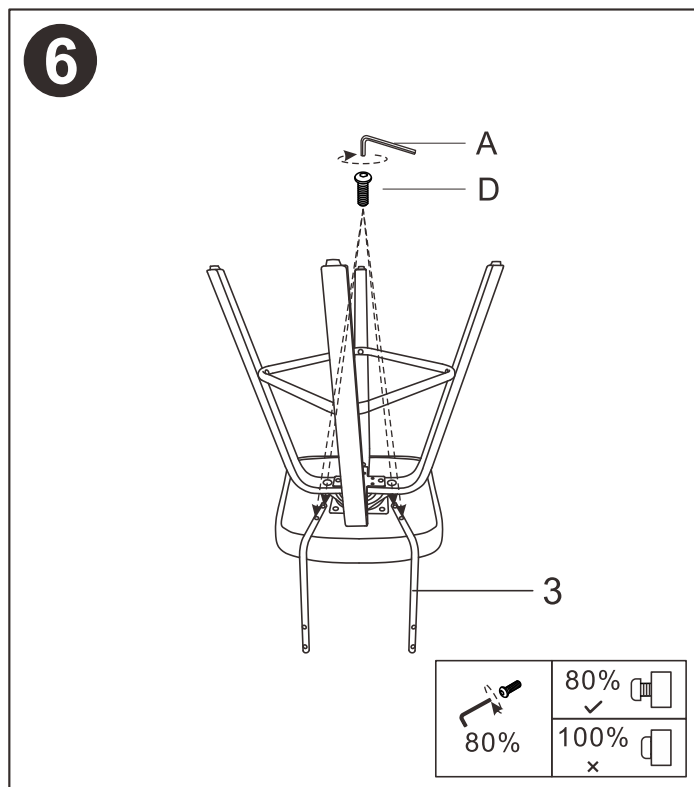

Step

**The installation is complete.
Make sure ALL the screws are fully tighten.**