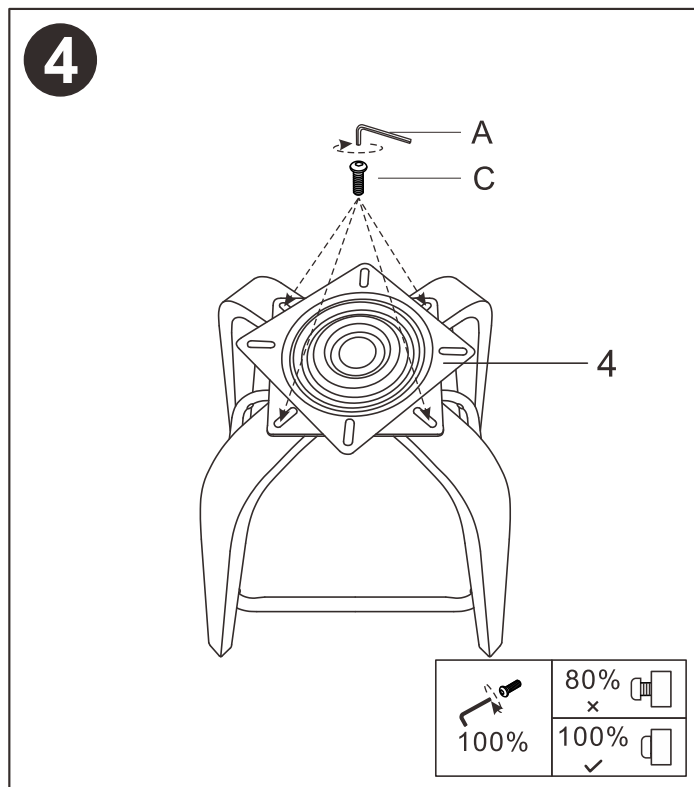

Step

**The installation is complete.
Make sure ALL the screws are fully tighten.**