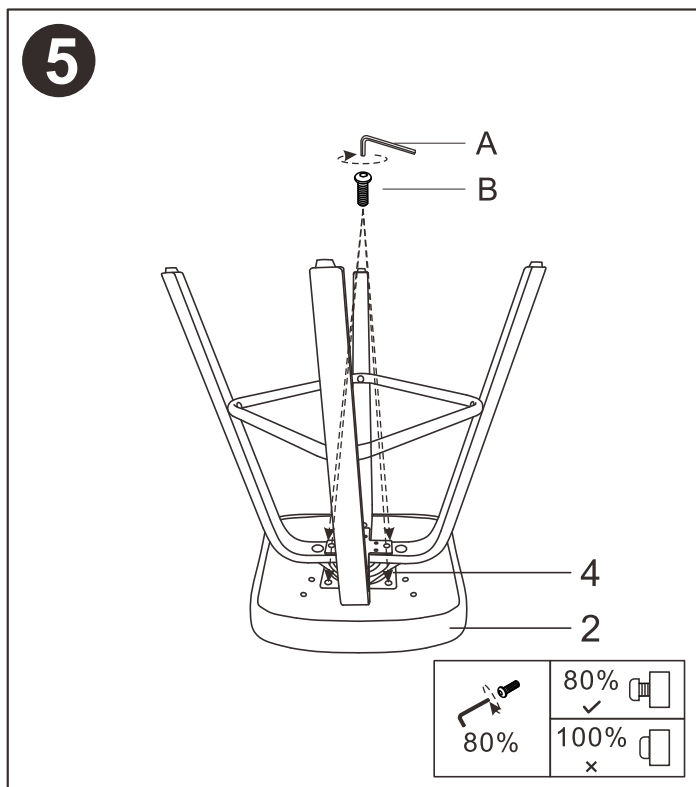

Step

**The installation is complete.
Make sure ALL the screws are fully tighten.**