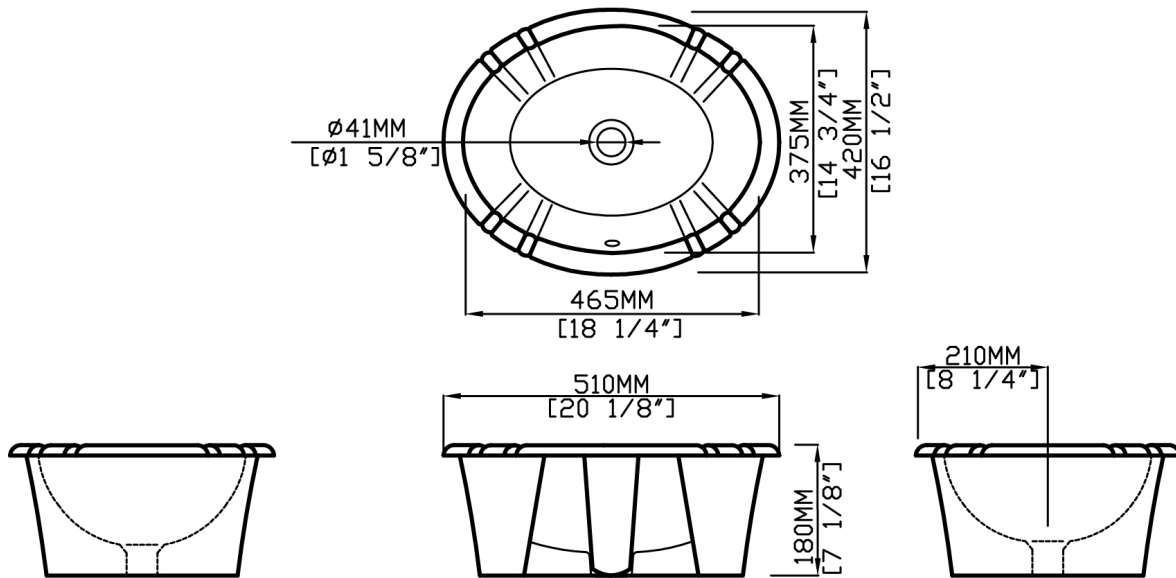

1520.000

**Available finishes:**

**White .01**

PRODUCT DETAILS

- Drop-in lavatory
- Crafted of vitreous china
- Antimicrobial MicroGlaze finish
- Front overflow

BASIN DIMENSIONS

- (W) 18-1/4" x (D) 14-3/4"

1520.000 SPECIFICATIONS

**Available colors:**

- 1520.000.01 White

**IMPORTANT:** Dimensions are nominal and may vary within the range of tolerance per NSI Standard A112.19.2. These measurements are subject to change. No responsibility is assumed for use of superseded or voided pages. Due to such nominal variations with all ceramic products, vanity countertops to be used with ceramic sinks should only be cut with the actual sink intended for installation, to physically ensure that cut-out dimensions are appropriate. The diagram and dimensions provided are for illustration only, are approximate and not to scale, and are not suitable for use as a cut-out template. No responsibility is assumed for the use or mis-use of these pages for installation purposes.