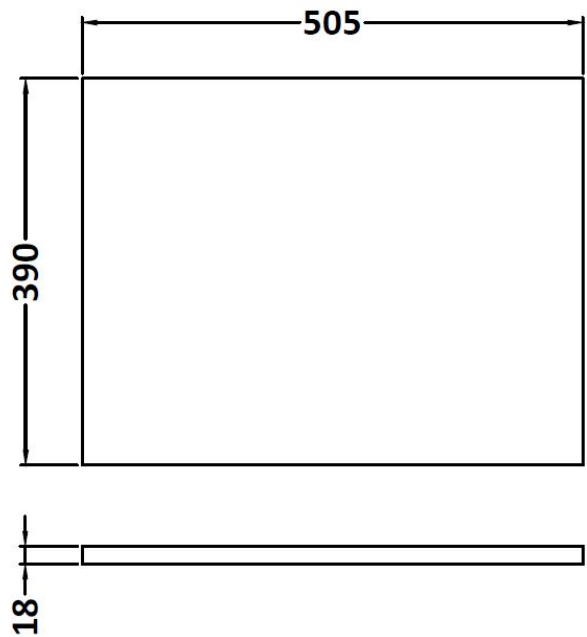

CUSTOMER DATA SHEET

DESCRIPTION:

500 Wh Single Drawer Vanity With Worktop

CUSTOMER DATA SHEET - FURNITURE

DESCRIPTION: 500 Wall Hung Single Drawer Basin Unit

PRODUCT DIMENSIONS

Height (mm)	Width (mm)	Depth (mm)	Nett Wgt Kg
430	500	383	13.2

PACKAGING DIMENSIONS

Height (mm)	Width (mm)	Depth (mm)	Gross Wgt Kg
450	520	405	13.2

PACKAGING DATA

Box Colour	Brown Cardboard Box		
Box Qty	1	Label Colour	White Label
Label Size	100 x 50	Label Qty	2

OUTER BOX DIMENSIONS (If Applicable)

CUSTOMER DATA SHEET - FURNITURE

DESCRIPTION: 500 Worktop (505X390x18mm)

PRODUCT DIMENSIONS

Height (mm)	Width (mm)	Depth (mm)	Nett Wgt Kg
18	505	390	2

PACKAGING DIMENSIONS

Height (mm)	Width (mm)	Depth (mm)	Gross Wgt Kg
25	525	410	2.5

PACKAGING DATA

Box Colour	Brown Cardboard Box		
Box Qty	1	Label Colour	White Label
Label Size	50 x 100	Label Qty	2

OUTER BOX DIMENSIONS (If Applicable)

Height (mm)	Width (mm)	Depth (mm)	Gross Wgt Kg

PRODUCT DETAILS