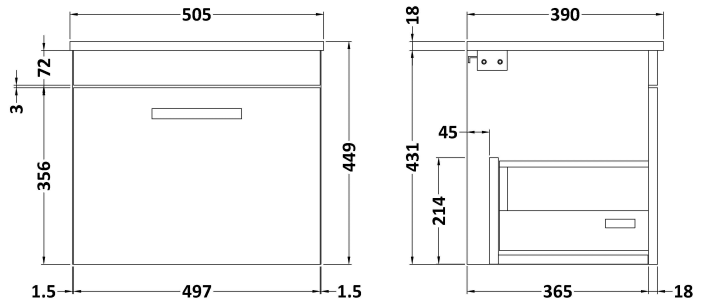

CUSTOMER DATA SHEET

DESCRIPTION:

500 Wh Single Drawer Vanity With Worktop

CUSTOMER DATA SHEET - FURNITURE

DESCRIPTION: 500 Wall Hung Single Drawer Basin Unit

PRODUCT DIMENSIONS

Height (mm)	Width (mm)	Depth (mm)	Nett Wgt Kg
430	500	383	13.2

PACKAGING DIMENSIONS

Height (mm)	Width (mm)	Depth (mm)	Gross Wgt Kg
450	520	405	13.2

PACKAGING DATA

Box Colour	Brown Cardboard Box		
Box Qty	1	Label Colour	White Label
Label Size	100 x 50	Label Qty	2

OUTER BOX DIMENSIONS (If Applicable)

CUSTOMER DATA SHEET - FURNITURE

DESCRIPTION: 500 Worktop (505X390x18mm)

PRODUCT DIMENSIONS

Height (mm)	Width (mm)	Depth (mm)	Nett Wgt Kg
18	505	390	2

PACKAGING DIMENSIONS

Height (mm)	Width (mm)	Depth (mm)	Gross Wgt Kg
25	525	410	2.5

PACKAGING DATA

Box Colour	Brown Cardboard Box		
Box Qty	1	Label Colour	White Label
Label Size	50 x 100	Label Qty	2

OUTER BOX DIMENSIONS (If Applicable)

Height (mm)	Width (mm)	Depth (mm)	Gross Wgt Kg

PRODUCT DETAILS