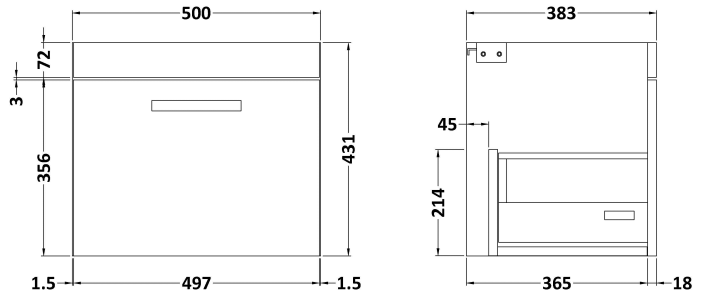

CUSTOMER DATA SHEET

DESCRIPTION:

500 Wh Single Drawer Vanity With Worktop

CUSTOMER DATA SHEET - FURNITURE

DESCRIPTION: 500 Wall Hung Single Drawer Basin Unit

PRODUCT DIMENSIONS

Height (mm)	Width (mm)	Depth (mm)	Nett Wgt Kg
430	500	383	13.2

PACKAGING DIMENSIONS

Height (mm)	Width (mm)	Depth (mm)	Gross Wgt Kg
450	520	405	13.2

PACKAGING DATA

Box Colour	Brown Cardboard Box		
Box Qty	1	Label Colour	White Label
Label Size	100 x 50	Label Qty	2

OUTER BOX DIMENSIONS (If Applicable)

CUSTOMER DATA SHEET - FURNITURE

DESCRIPTION: 500 Worktop (505X390x18mm)

PRODUCT DIMENSIONS

Height (mm)	Width (mm)	Depth (mm)	Nett Wgt Kg
18	505	390	2

PACKAGING DIMENSIONS

Height (mm)	Width (mm)	Depth (mm)	Gross Wgt Kg
25	525	410	2.5

PACKAGING DATA

Box Colour	Brown Cardboard Box		
Box Qty	1	Label Colour	White Label
Label Size	50 x 100	Label Qty	2

OUTER BOX DIMENSIONS (If Applicable)

Height (mm)	Width (mm)	Depth (mm)	Gross Wgt Kg

PRODUCT DETAILS