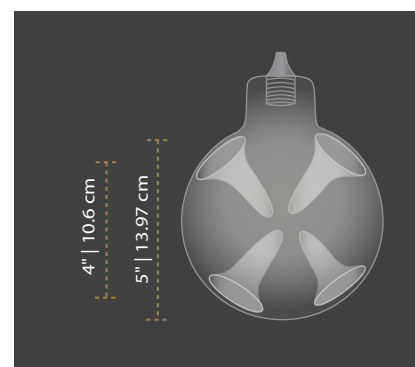

GALILEE *Lighting*

Calla Lilies

16 Pendants
Glass Size:
10 x 5" / 10 x 4"
Glass Color:
Clear

60" Height

Specs

Canopy size:
36" x 16" Rectangle
Canopy Colors Available:
White, Matte Black, Silver, Bronze

Bulbs:
G9 / LED / Soft White

CLICK TO VIEW 3D

<https://adobe.ly/3YjQrhE>

16 Pendants
Glass Size:
10 x 5" / 10 x 4"
Glass Color:
Clear

72" Height

Specs

Canopy size:
36" x 16" Rectangle
Canopy Colors Available:
White, Matte Black, Silver, Bronze

Bulbs:
G9 / LED / Soft White

CLICK TO VIEW 3D

<https://adobe.ly/3WgvBhC>

GALILEE *Lighting*

Calla Lilies

16 Pendants
Glass Size:
10 x 5" / 10 x 4"
Glass Color:
Clear

96" Height

Specs

Canopy size:
36" x 16" Rectangle
Canopy Colors Available:
White, Matte Black, Silver, Bronze

Bulbs:
G9 / LED / Soft White

CLICK TO VIEW 3D

<https://adobe.ly/3YipGu1>