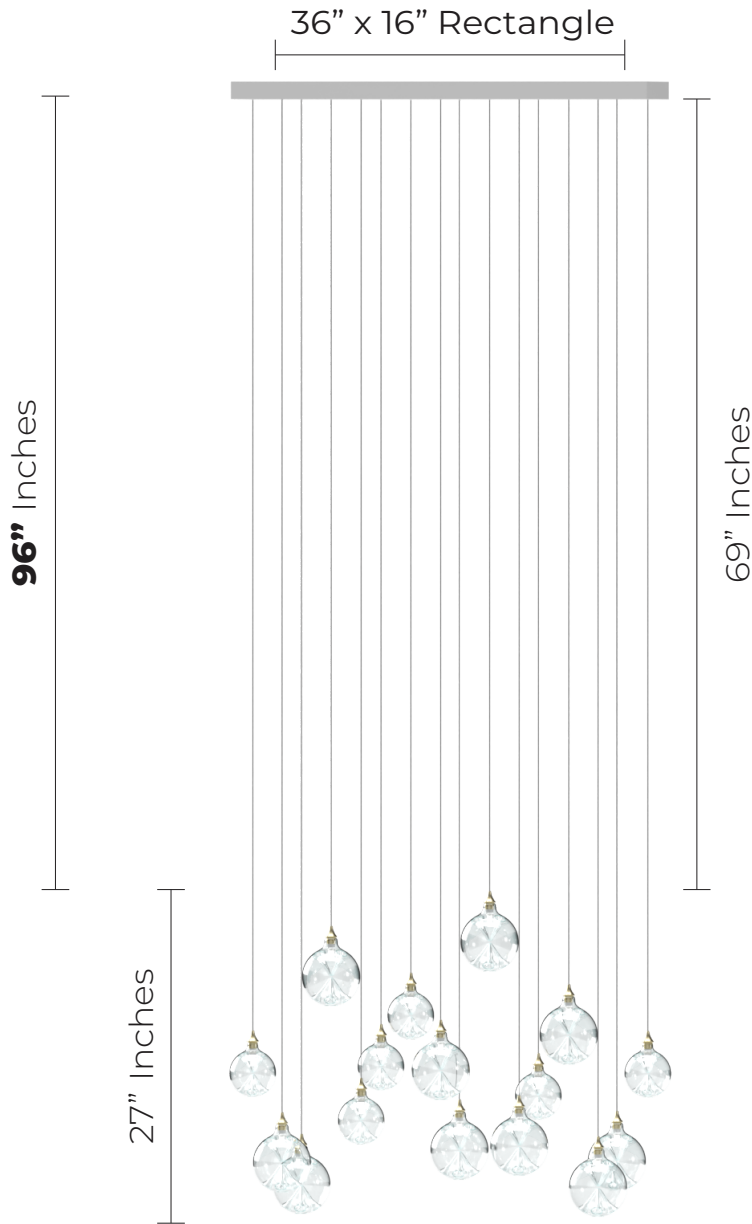

GALILEE *Lighting*

Calla Lilies

16 Pendants
Glass Size:
10 x 5" / 10 x 4"
Glass Color:
Clear

60" Height

Specs

Canopy size:
36" x 16" Rectangle
Canopy Colors Available:
White, Matte Black, Silver, Bronze

Bulbs:
G9 / LED / Soft White

CLICK TO VIEW 3D

<https://adobe.ly/3YjQrhE>

16 Pendants
Glass Size:
10 x 5" / 10 x 4"
Glass Color:
Clear

72" Height

Specs

Canopy size:
36" x 16" Rectangle
Canopy Colors Available:
White, Matte Black, Silver, Bronze

Bulbs:
G9 / LED / Soft White

CLICK TO VIEW 3D

<https://adobe.ly/3WgvBhC>

GALILEE *Lighting*

Calla Lilies

16 Pendants
Glass Size:
10 x 5" / 10 x 4"
Glass Color:
Clear

96" Height

Specs

Canopy size:
36" x 16" Rectangle
Canopy Colors Available:
White, Matte Black, Silver, Bronze

Bulbs:
G9 / LED / Soft White

CLICK TO VIEW 3D

<https://adobe.ly/3YipGu1>