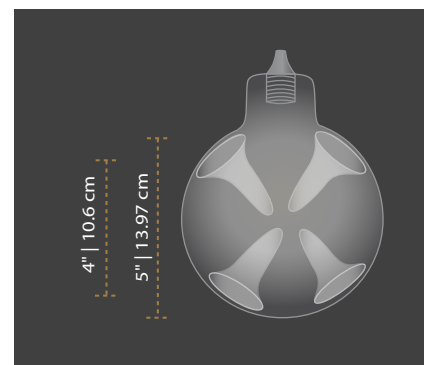

GALILEE *Lighting*

Calla Lilies

16 Pendants
Glass Size:
10 x 5" / 10 x 4"
Glass Color:
Clear

60" Height

Specs

Canopy size:
36" x 16" Rectangle
Canopy Colors Available:
White, Matte Black, Silver, Bronze

Bulbs:
G9 / LED / Soft White

CLICK TO VIEW 3D

<https://adobe.ly/3YjQrhE>

16 Pendants
Glass Size:
10 x 5" / 10 x 4"
Glass Color:
Clear

72" Height

Specs

Canopy size:
36" x 16" Rectangle
Canopy Colors Available:
White, Matte Black, Silver, Bronze

Bulbs:
G9 / LED / Soft White

CLICK TO VIEW 3D

<https://adobe.ly/3WgvBhC>

GALILEE *Lighting*

Calla Lilies

16 Pendants
Glass Size:
10 x 5" / 10 x 4"
Glass Color:
Clear

96" Height

Specs

Canopy size:
36" x 16" Rectangle
Canopy Colors Available:
White, Matte Black, Silver, Bronze

Bulbs:
G9 / LED / Soft White

CLICK TO VIEW 3D

<https://adobe.ly/3YipGu1>