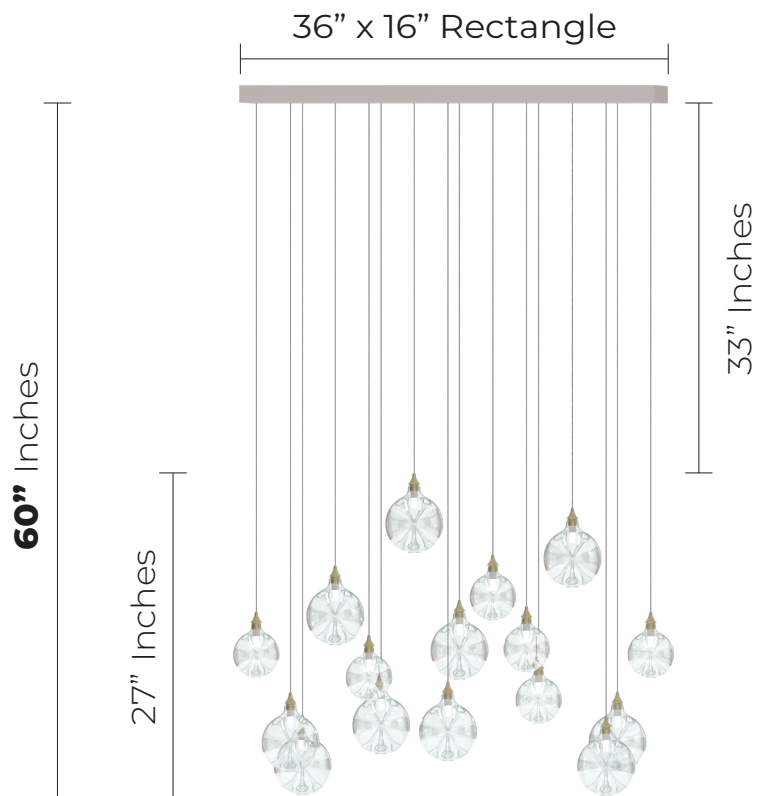

GALILEE *Lighting*

Calla Lilies

16 Pendants
Glass Size:
10 x 5" / 10 x 4"
Glass Color:
Clear

60" Height

Specs

Canopy size:
36" x 16" Rectangle
Canopy Colors Available:
White, Matte Black, Silver, Bronze

Bulbs:
G9 / LED / Soft White

CLICK TO VIEW 3D

<https://adobe.ly/3YjQrhE>

16 Pendants
Glass Size:
10 x 5" / 10 x 4"
Glass Color:
Clear

72" Height

Specs

Canopy size:
36" x 16" Rectangle
Canopy Colors Available:
White, Matte Black, Silver, Bronze

Bulbs:
G9 / LED / Soft White

CLICK TO VIEW 3D

<https://adobe.ly/3WgvBhC>

GALILEE *Lighting*

Calla Lilies

16 Pendants
Glass Size:
10 x 5" / 10 x 4"
Glass Color:
Clear

96" Height

Specs

Canopy size:
36" x 16" Rectangle
Canopy Colors Available:
White, Matte Black, Silver, Bronze

Bulbs:
G9 / LED / Soft White

CLICK TO VIEW 3D

<https://adobe.ly/3YipGu1>