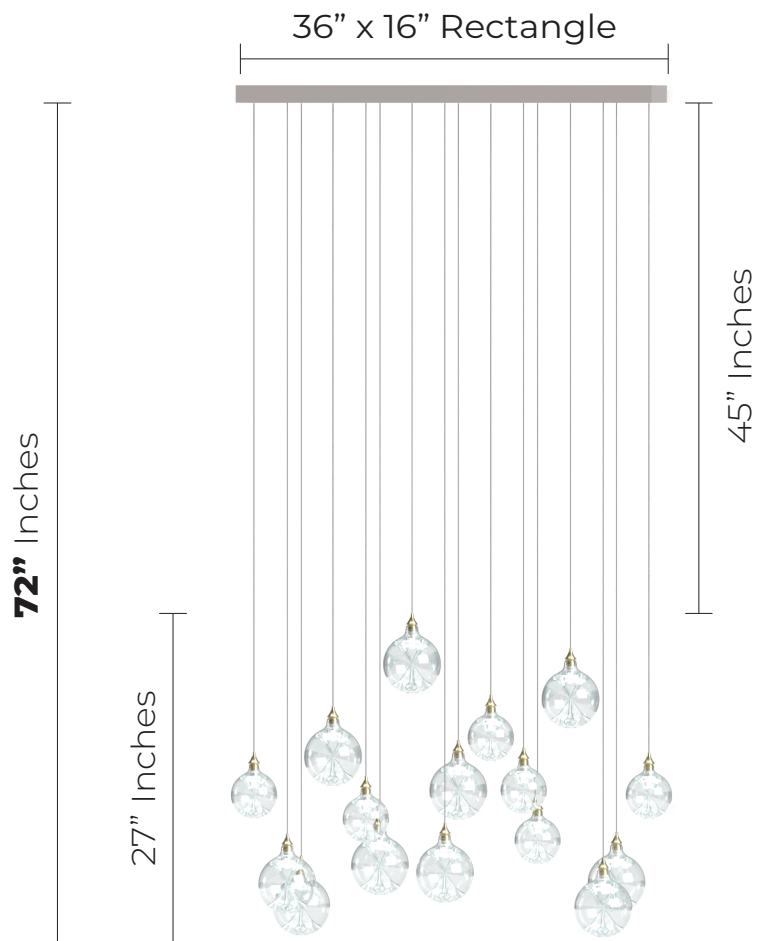

GALILEE *Lighting*

Calla Lilies

16 Pendants
Glass Size:
10 x 5" / 10 x 4"
Glass Color:
Clear

60" Height

Specs

Canopy size:
36" x 16" Rectangle
Canopy Colors Available:
White, Matte Black, Silver, Bronze

Bulbs:
G9 / LED / Soft White

CLICK TO VIEW 3D

<https://adobe.ly/3YjQrhE>

16 Pendants
Glass Size:
10 x 5" / 10 x 4"
Glass Color:
Clear

72" Height

Specs

Canopy size:
36" x 16" Rectangle
Canopy Colors Available:
White, Matte Black, Silver, Bronze

Bulbs:
G9 / LED / Soft White

CLICK TO VIEW 3D

<https://adobe.ly/3WgvBhC>

GALILEE *Lighting*

Calla Lilies

16 Pendants
Glass Size:
10 x 5" / 10 x 4"
Glass Color:
Clear

96" Height

Specs

Canopy size:
36" x 16" Rectangle
Canopy Colors Available:
White, Matte Black, Silver, Bronze

Bulbs:
G9 / LED / Soft White

CLICK TO VIEW 3D

<https://adobe.ly/3YipGu1>