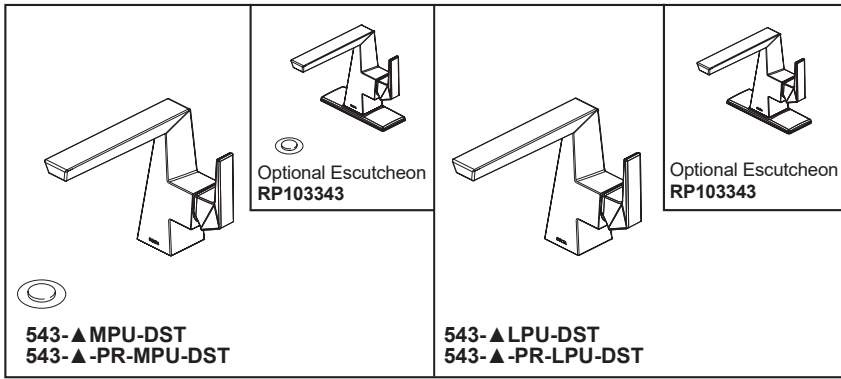

see what Delta can do™

BATHROOM FAUCET

- Trillian® Bath Collection
- Single Handle Deck Mount

FEATURES:

- DIAMOND Seal® Technology
- Lumicoat® Finish (-PR models only)
- Lumicoat® Finishes easily wipe clean without cleaners and chemicals on the products most commonly touched areas

STANDARD SPECIFICATIONS:

- Max flow rate 1.2 gpm @ 60 psi, 4.5 L/min @ 414 kPa
- One or three-hole mount (escutcheon not included, order separately)
- Solid metal construction
- Diamond coated ceramic cartridge
- 1/4" O.D. straight, staggered PEX supply tubes
- Model has metal drain with push pop-up type fitting with plated flange and stopper, no lift rod hole
- "LPU" models less pop-up drain; no lift rod hole
- Optional red/blue indicator ring provided with model

WARRANTY

- Parts and Finish - Lifetime limited warranty; or for commercial purchasers, 10 years for multi-family residential (apartments and condominiums) and 5 years for all other commercial uses, in each case from the date the product is received by the original purchaser or their authorized representative (installation contractor, etc.).
- Please go to www.deltafaucet.com for the complete details of our limited warranty.

COMPLIES WITH:

- ASME A112.18.1 / CSA B125.1
- ASME A112.18.2 / CSA B125.2
- EPA WaterSense®
- ICC/ANSI A117.1

▲ Designate Proper Finish Suffix

Delta Faucet Company reserves the right (1) to make changes in specifications and materials, and (2) to change or discontinue models, both without notice or obligation. Dimensions are for reference only. See current full-line price book or www.deltafaucet.com for finish options and product availability.

DSP-L-543-MPU-DST Rev. E

Delta Faucet Company

55 E. 111th Street, Carmel, IN 46280
350 South Edgeware Road, St. Thomas, ON N5P 4L1
© 2025 Delta Faucet Company