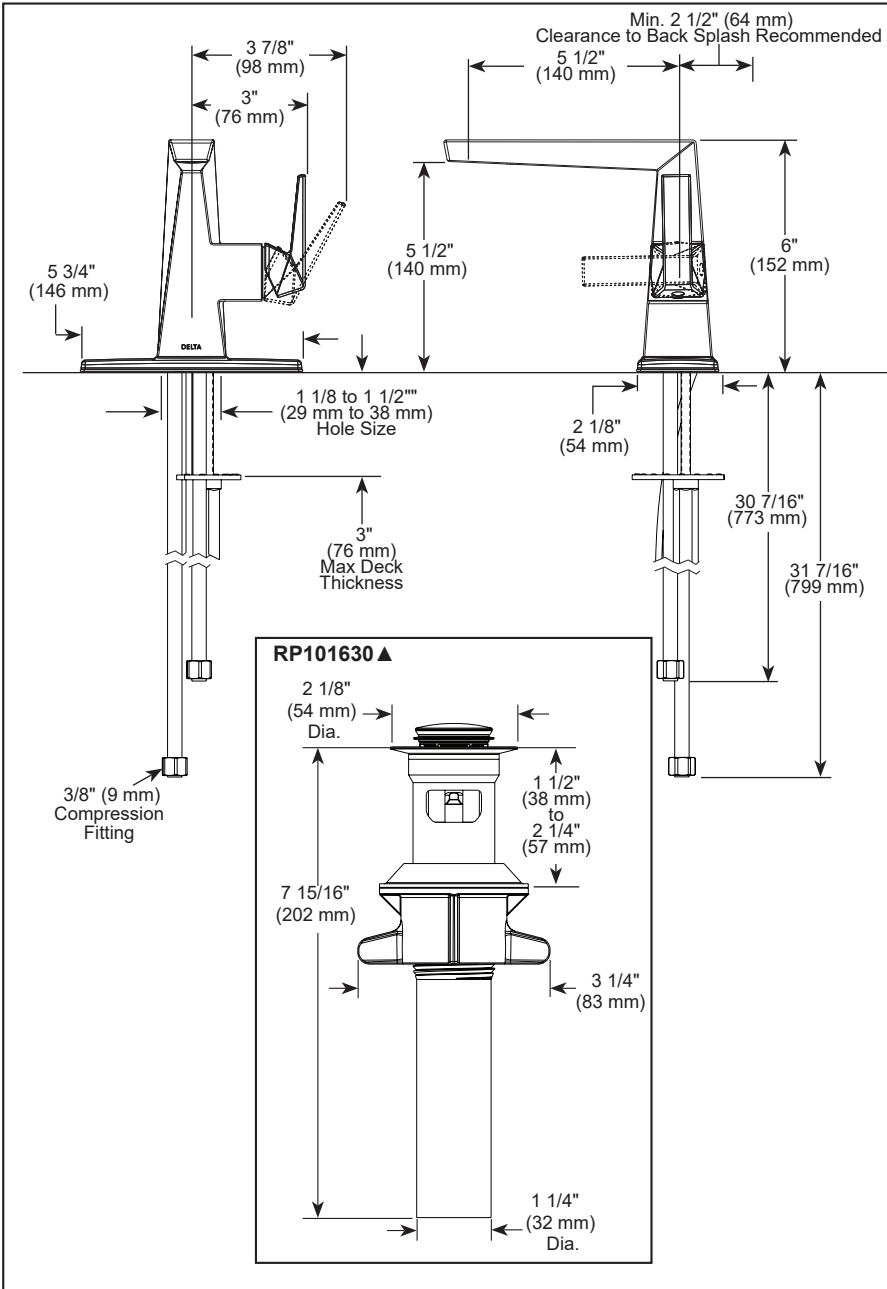

see what Delta can do™

BATHROOM FAUCET

- Trillian® Bath Collection
- Single Handle Deck Mount

FEATURES:

- DIAMOND Seal® Technology
- Lumicoat® Finish (-PR models only)
- Lumicoat® Finishes easily wipe clean without cleaners and chemicals on the products most commonly touched areas

STANDARD SPECIFICATIONS:

- Max flow rate 1.2 gpm @ 60 psi, 4.5 L/min @ 414 kPa
- One or three-hole mount (escutcheon not included, order separately)
- Solid metal construction
- Diamond coated ceramic cartridge
- 1/4" O.D. straight, staggered PEX supply tubes
- Model has metal drain with push pop-up type fitting with plated flange and stopper, no lift rod hole
- "LPU" models less pop-up drain; no lift rod hole
- Optional red/blue indicator ring provided with model

COMPLIES WITH:

- ASME A112.18.1 / CSA B125.1
- ASME A112.18.2 / CSA B125.2
- EPA WaterSense®
- ICC/ANSI A117.1

▲ Designate Proper Finish Suffix

Delta Faucet Company reserves the right (1) to make changes in specifications and materials, and (2) to change or discontinue models, both without notice or obligation. Dimensions are for reference only. See current full-line price book or www.deltafaucet.com for finish options and product availability.

DSP-L-543-MPU-DST Rev. E

Delta Faucet Company

55 E. 111th Street, Carmel, IN 46280
 350 South Edgeware Road, St. Thomas, ON N5P 4L1
 © 2025 Delta Faucet Company