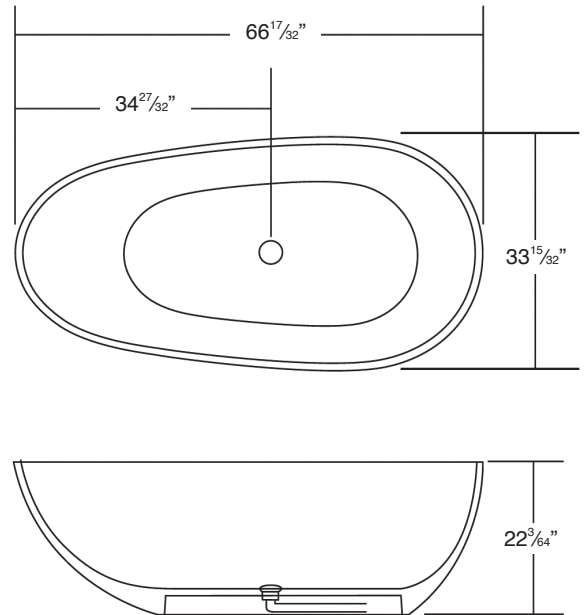

## FEATURES

- 66.54" x 33.47" x 22.05" freestanding bathtub.
- Artificial stone material.
- Center drain location. Spring-loaded chrome finish bottom drain included.
- Built-in overflow.
- 10 Year Limited Residential Warranty  
3 Year Commercial Warranty

## Specified Model

Model	<b>SML6733</b>
Dimensions	L66 $\frac{17}{32}$ " x W33 $\frac{15}{32}$ " x H22 $\frac{3}{64}$ "
Drain Outlet	Center
Water Capacity	74 gallons
Cubic Feet	38.17
Item Weight	374 lbs.
Shipping Weight	484 lbs.
Material	Artificial Stone
Installation	freestanding, floor mounted
Required	floor or wall mount faucet not supplied