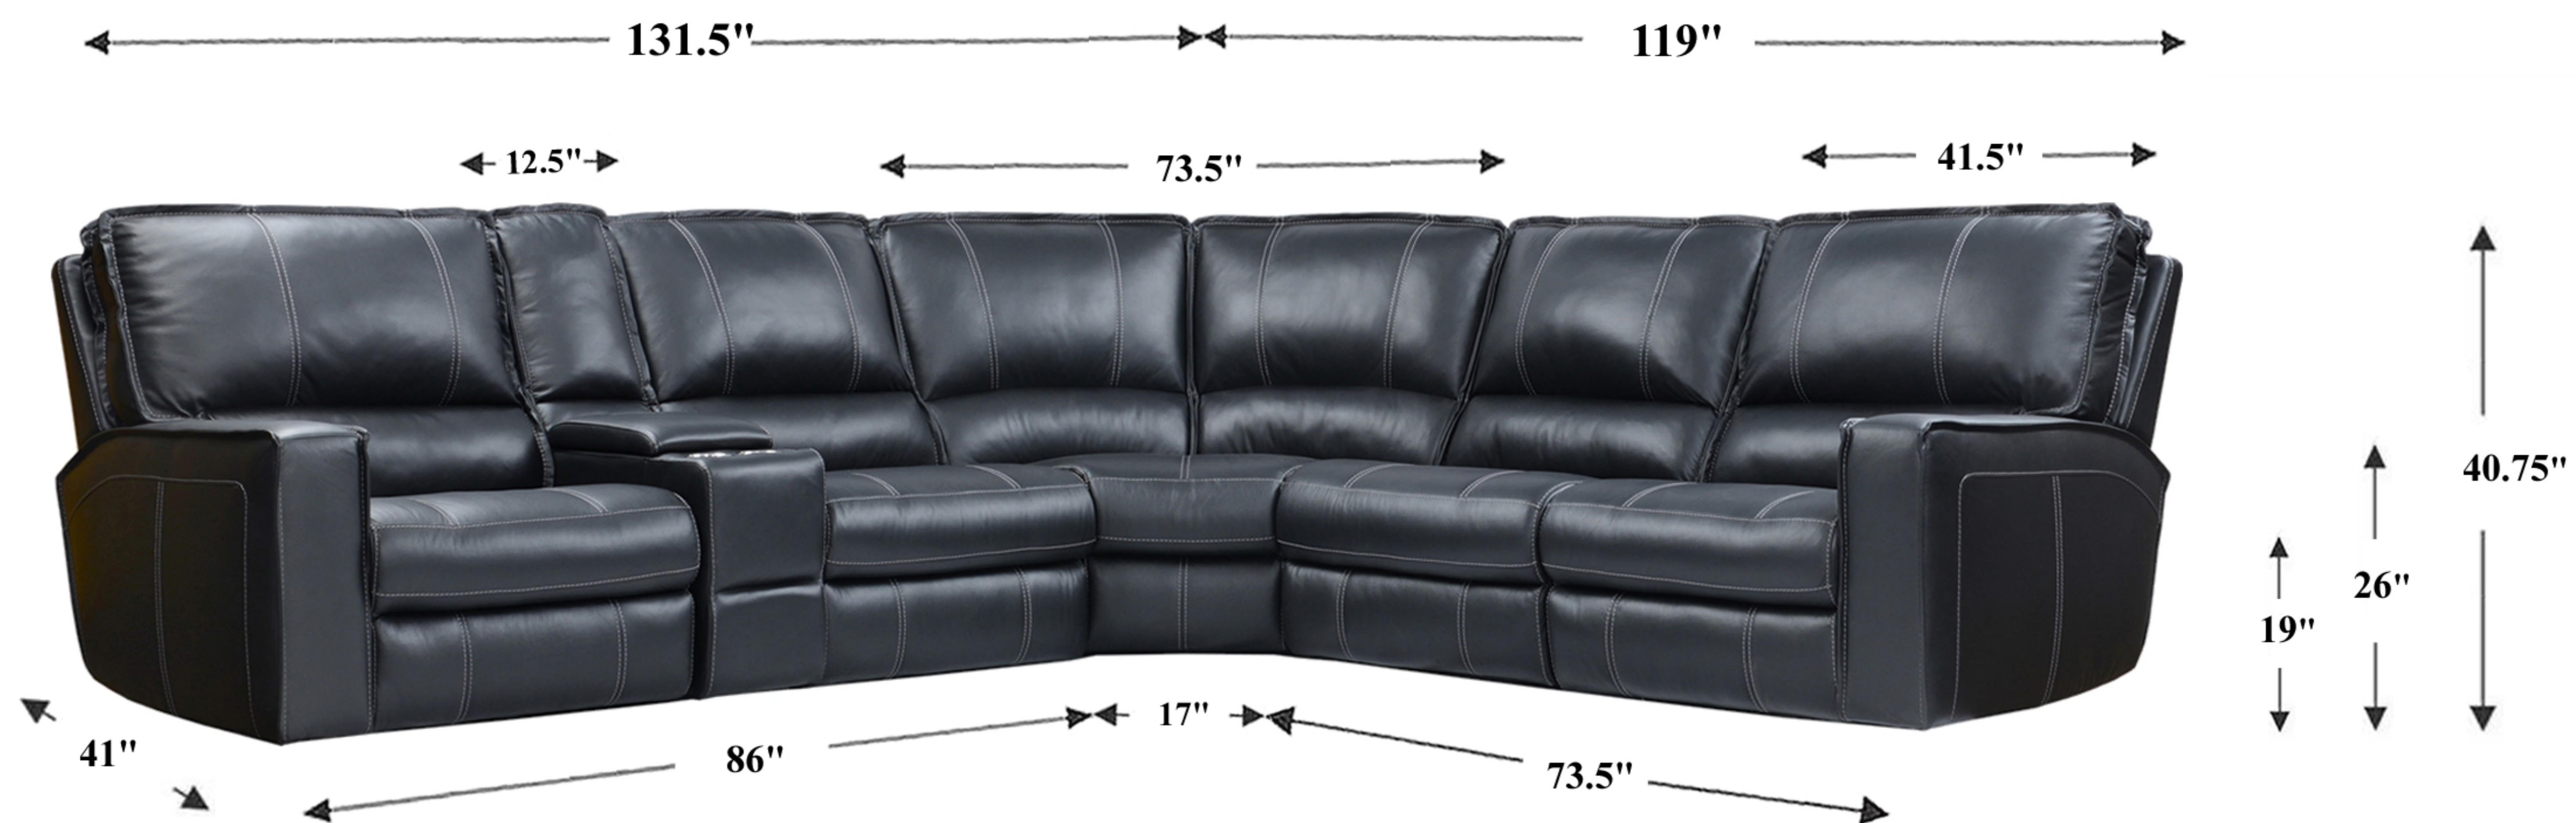

MROC-PACKA(H)

6 Piece Modular Power Reclining Sectional with Power Adjustable Headrests

Overall Dimensions	131.5" x 119" x 40.75"
Overall Width	131.5"
Overall Depth	119"
Overall Height	40.75"
Overall Weight	455 lbs.
Fully Reclined	65.5"
Distance from Wall	4"
Back of Seat to end of Chaise	39.5"
Leg Height (Distance from Foot Rest to Floor in Full Recline)	22.5"
Head Height (Distance from Headrest to Floor in Full Recline)	33"

Seat Width	29"
Seat Depth	22"
Seat Height	19"
Arm Width	6.5"
Arm Depth	24"
Arm Height	26"
Back Height	25"
Headrest Extended from Back	4.5"
Console Storage area Inside	7.5" x 12.5" x 7"