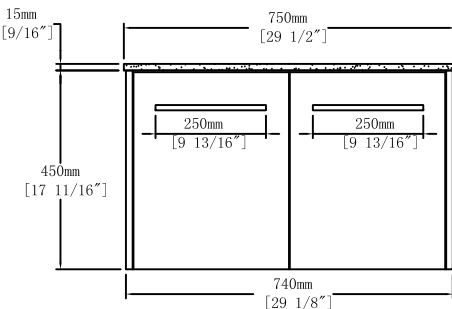

Top View

BA B321MO WH

Front View

Back View