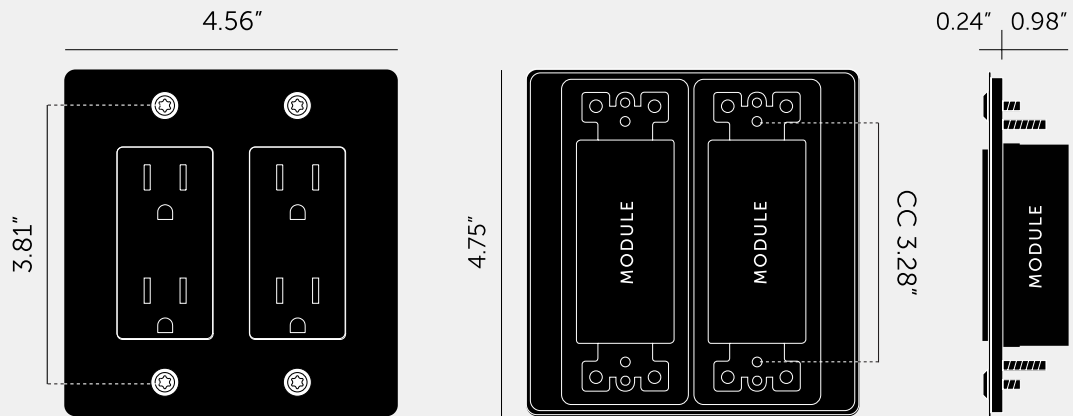

**2G DUPLEX OUTLET
/ LINEAR / WITHOUT
LOGO**

ACTION: OUTLET

KNURL: LINEAR

RANGE: POWER OUTLETS

Our designer dual power outlet brings a touch of luxury to any room, available in a range of finishes and knurls to match our toggle switches and dimmers for a consistent flow throughout each room. With essential design features including iconic solid metal torx caps, you can find the perfect power outlet for your interiors.

SPECIFICATIONS

Our Metal Electricity range is made from Stainless Steelplates, coated with electrophoretic paint process withBuster + Punch logo printed in clear ink. Module: TR15-DC1 x duplex outlet15A / 125V /5-15R / 60Hz

INCLUDED

1 x 2G Wall Plate
2 x Outlet
2 x Outlet Detail Kits

FINISH & SKU NUMBERS

sku:	finish:	size:
NSK-024376	● black	2G
NSK-054377	● brass	2G
NSK-094378	● smoked bronze	2G
NSK-074379	● steel	2G
NSK-144380	● white	2G