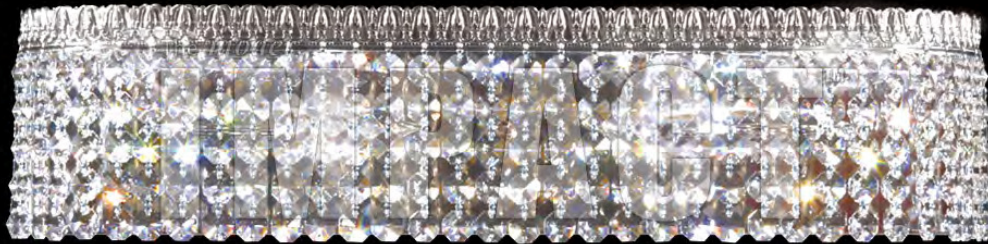

james r. moder® / *moder's* **IMPACT**™ CRYSTAL CHANDELIER *Fashion*
BEVERLY HILLS • NEW YORK • PARIS • LONDON • TOKYO • VANCOUVER

40536S22

Model #: **40536G00**

Imperial Collection

Specifications

SKU: 40536G00

Finish: Gold

Crystal: Swarovski crystals (Clear)

Arms: N/A

Shades: N/A

H: 5 D/L: 20 W: N/A Extends: 5 (inches)

Hanging Weight: 6 (lbs)

Number of Bulbs: 4

Type of Bulbs: E12