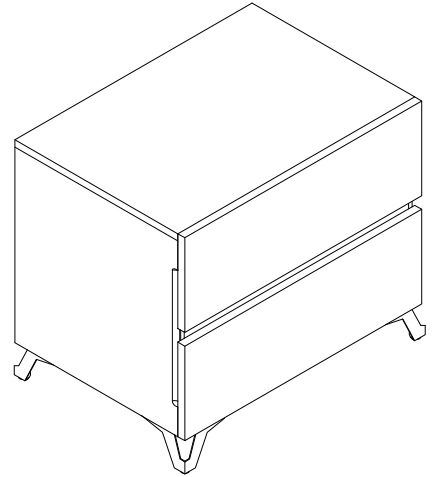

Thank you for your purchase!

CHECK BEFORE STARTING

Are you missing anything?

Please double check all hardware and parts match the assembly guide before putting the product together. If damaged, we suggest you put the item back in the box and start you claim and return.

Should we send any replacements?

If there are any manufacturer defects or missing pieces please contact us for replacements. If purchased online, please contact the website of where you purchased it from, DIRECTLY.

IMPORTANT INFO before assembly:

- If there's a problem with the parts do not attempt to assemble the product.
- Place all parts on a clean and smooth surface such as a rug/carpet to avoid parts from being scratched.
- When tightening screws to product do not overtighten until product is fully setup.
- If product is too heavy for a single person to carry do not attempt and ask for assistance.
- DO NOT DRAG or PUSH item to desired location. Must be carried when moving.
- If the item is not working as intended please review the assembly guide to see if any steps were missed or incorrectly built. If there's a problem with part please contact seller for additional assistance.
- Please keep all hardware and small parts away from pets/infants
- Please wear gloves or protective gear to protect from getting cuts
- It is normal for new furniture to have an off gassing smell. Please air out furniture near a window or a few hours or a day before placing it in its desired location.
- All products may have a slight color and texture variation due to different shipments, natural materials, screen-resolutions, or lighting in room. Images are rendered by different devices and websites.