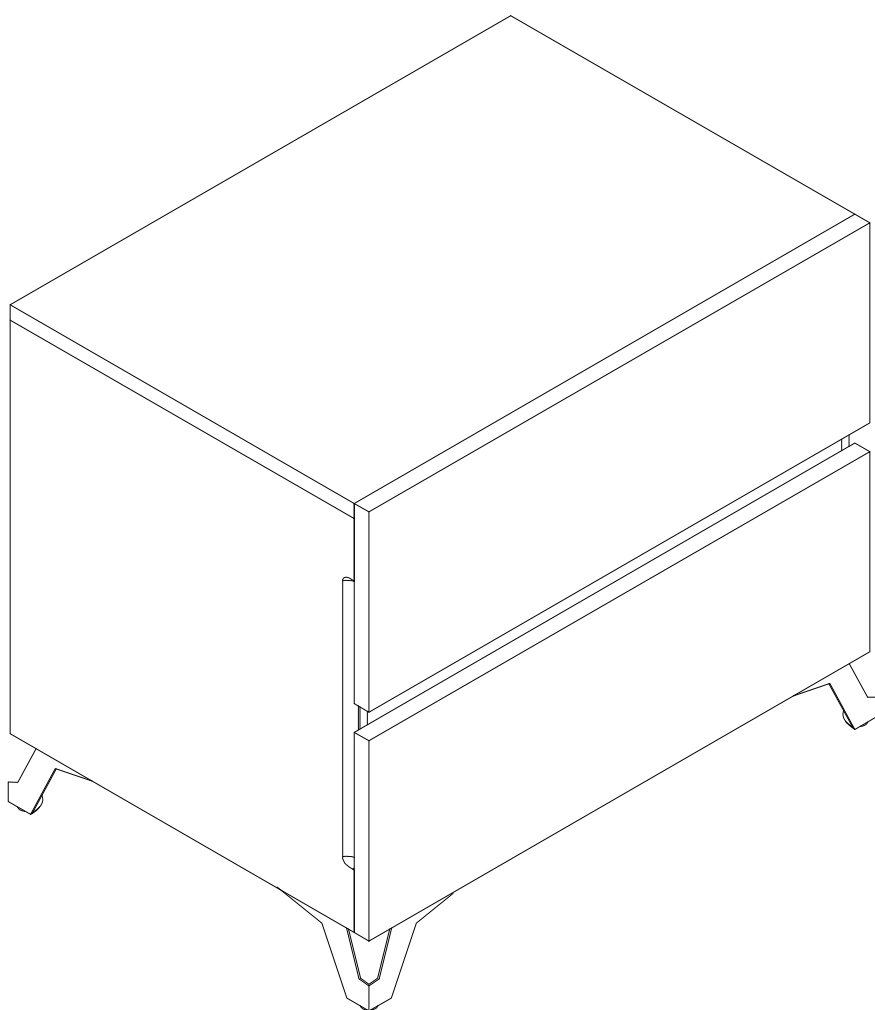

ASSEMBLY INSTRUCTIONS

NIGHTSTAND

TOOLS REQUIRED

Screwdriver
(Not included)

2 - People

Enjoy this product? We'd love your 5-star review!
If you have any issues, our support team is happy to help.