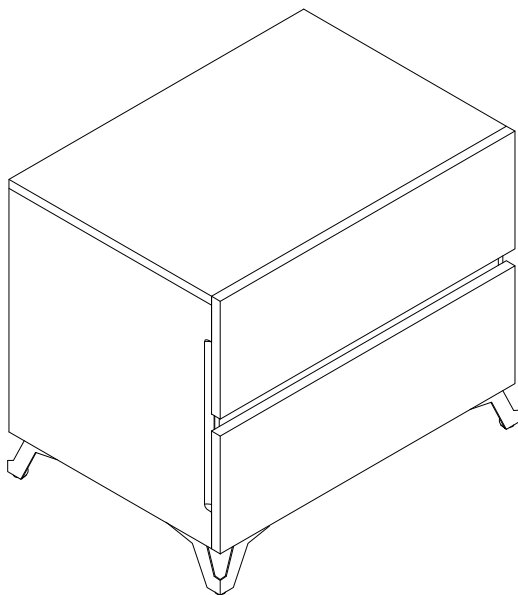

ASSEMBLY COMPLETED

Please ensure the furniture rests on an even and flat surface. If the product wobbles or feels loose, double-check all bolts and/or screws are properly tightened and secured.

✓ **Keep this handy!**

Please retain this instruction manual and any order-related information for future reference.

✓ **Lift, don't drag!**

To avoid damage to product please always LIFT the product when transporting or adjusting the placement.

This product is intended for **RESIDENTIAL USE ONLY** and not for commercial use.