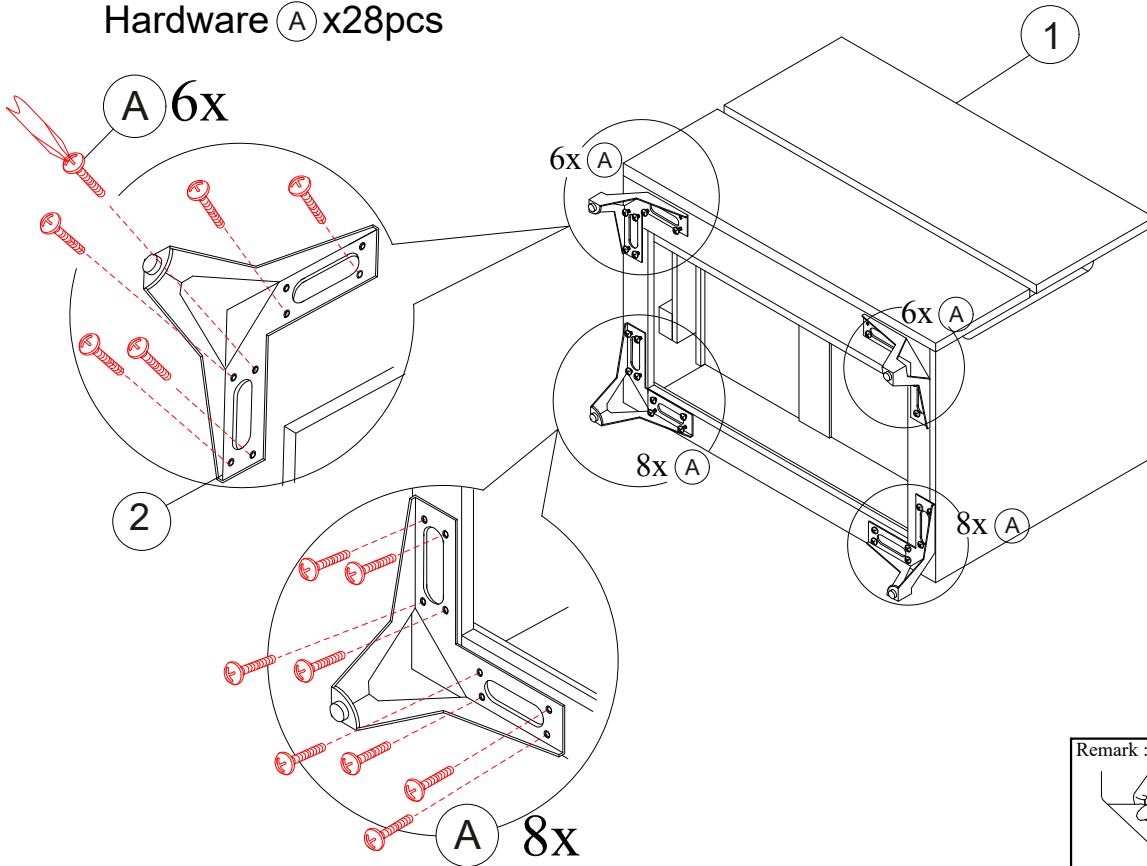

PAN HEAD SCREW
M4 X 16MM

If any parts/hardware listed are damaged or missing,
Please contact the seller for additional assistance.

ASSEMBLY INSTRUCTIONS

1

Part ① x1pc

Part ② x4pcs

Hardware ①A x28pcs

Lay the Nightstand down to ease the assembly process.