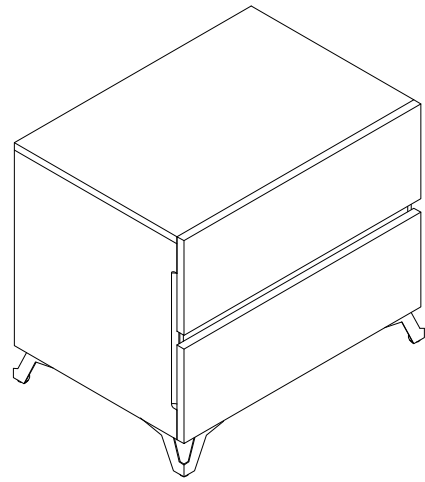

PART LIST

1 1pc

NIGHTSTAND

2 4pcs

LEG

HARDWARE LIST

HARDWARE INSIDE NIGHTSTAND

A 28pcs